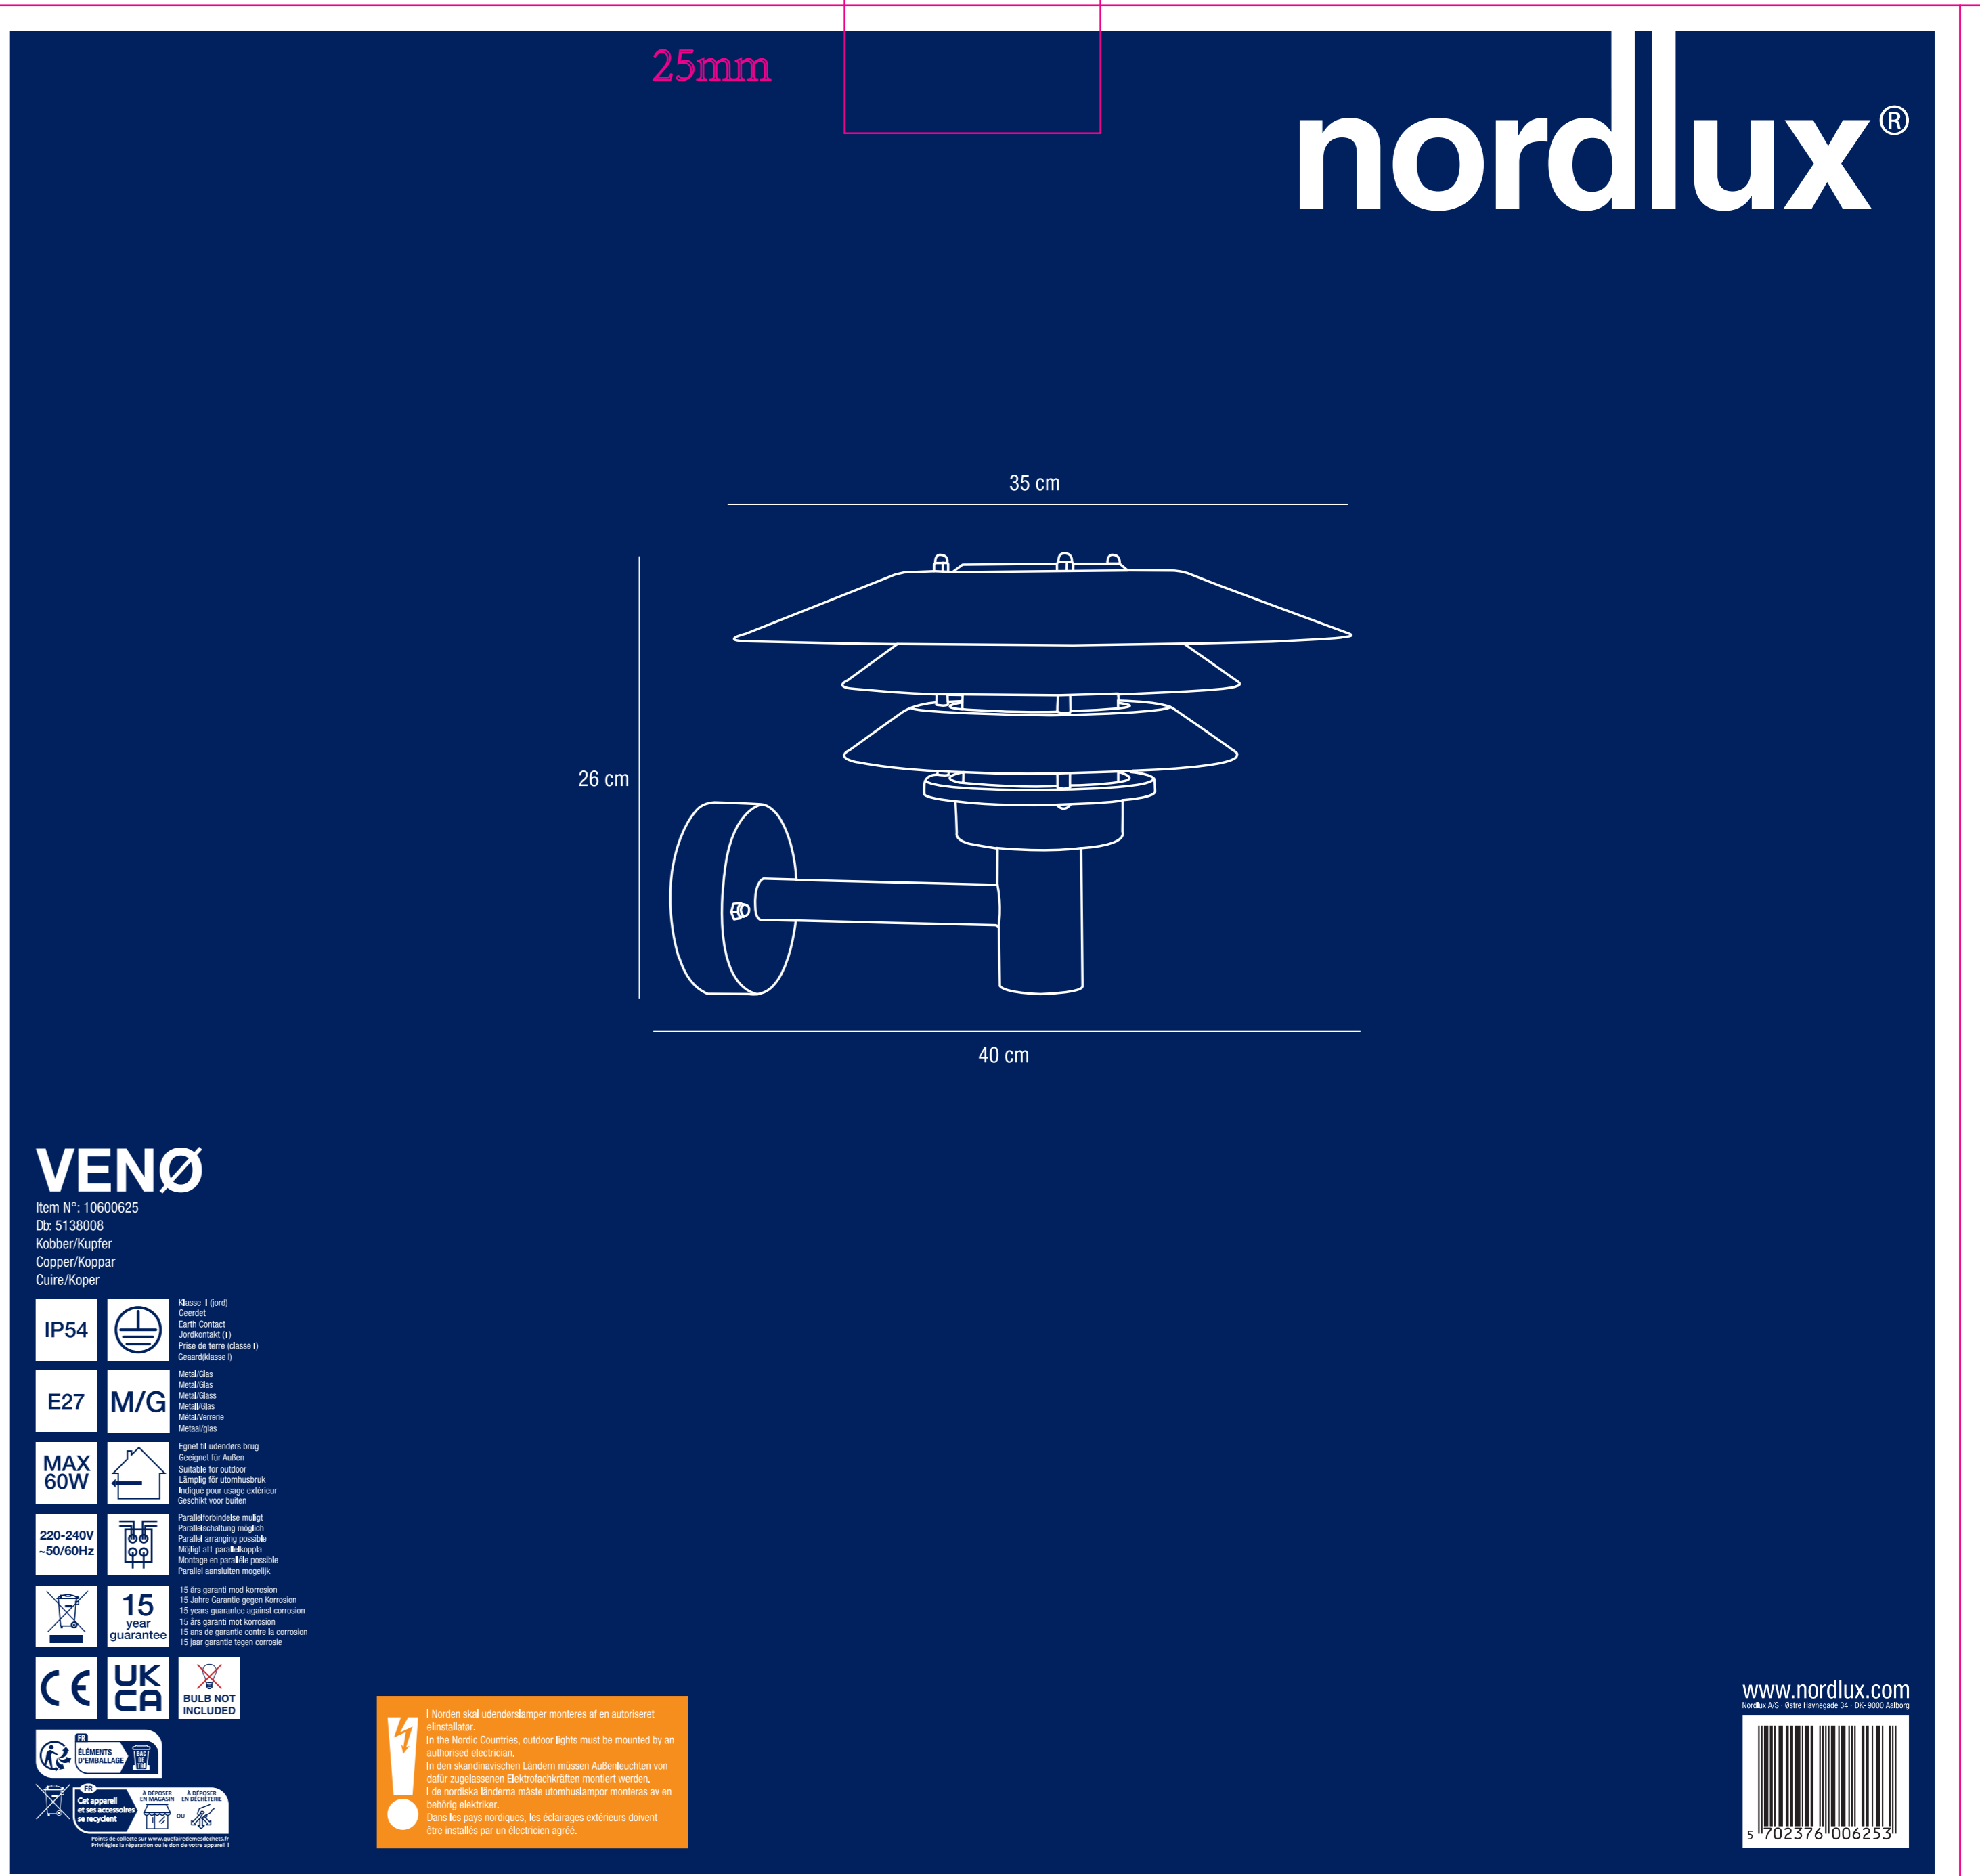

Height x Width x Depth COLOR BOX (CM)	NET WEIGHT COLOR BOX (KG)
38.6*23.5*37CM	0.8KG
GROSS WEIGHT COLOR BOX (KG)	VOLUME COLOR BOX (CBM)
2.6KG	0.033CBM

PANTONE 2767 C