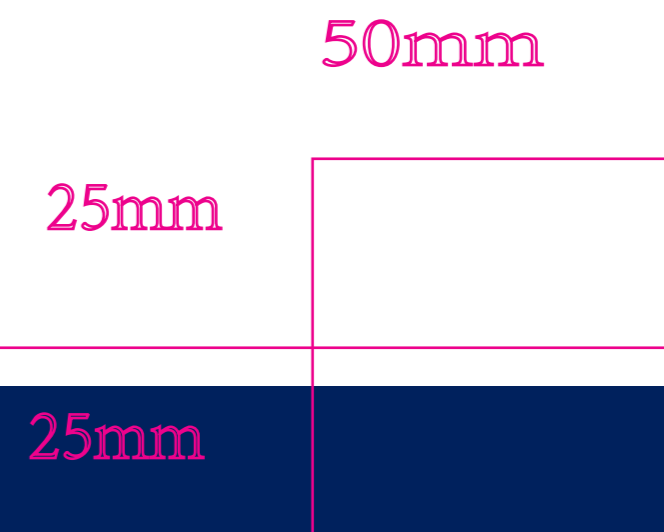

Height x Width x Depth COLOR BOX (CM)	NET WEIGHT COLOR BOX (KG)
38.6*23.5*37CM	0.8KG
GROSS WEIGHT COLOR BOX (KG)	VOLUME COLOR BOX (CBM)
2.6KG	0.033CBM

PANTONE 2767 C