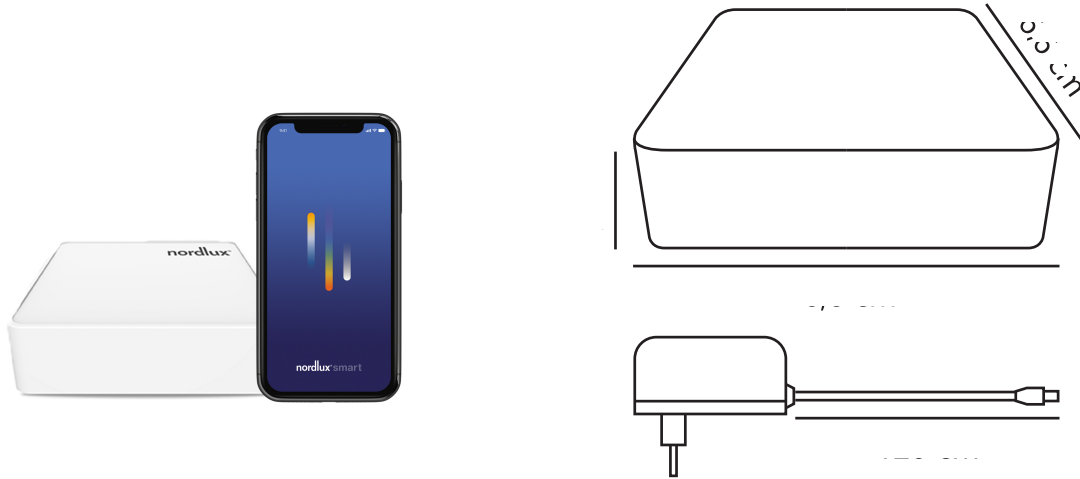

SMART WIFI | BRIDGE | WHITE

1507070

nordlux®

Voltage (V): 220-240 Volt
IP degree: IP20
Maximum bulb wattage (W): NA
Class (Class 1, Class 2, Class 3):
Class 1 (Earth contact)
Switch placement: On the base
Parallel connection: False

Height (cm): 1.8
Width (cm): 6.6
Length (cm): 6.6
EAN: 5701581495784
TUN: 2074030
Item Number: 1507070
Pcs Per Master Carton: 6

Sales Box Height (cm): 8
Sales Box Width(cm): 8.5
Sales Box Depth (cm): 5
Sales Box Volume m³ : 0
Product net weight (kg): 0.1

Primary material: Plastic
Colour of the cable: White
Length of the cable (cm): 120
Surface material of the cable:
Plastic
Colour: White

- Connects Bluetooth Mesh to Wi-Fi • Opens up for advanced functionalities
- Compact size