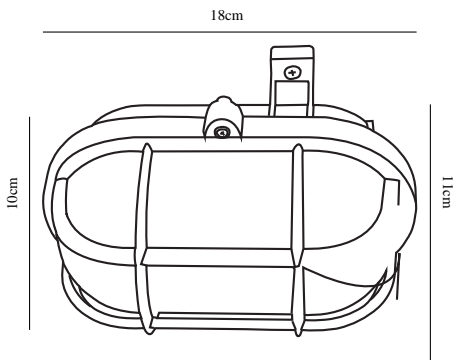

SKOTLAMPE | WALL LIGHT | WHITE

17051001

nordlux®

Voltage (V): 230 Volt
IP degree: IP44
Maximum bulb wattage (W): 60W
Class (Class 1, Class 2, Class 3):
Class 2 (Double isolated)
Bulb base: E27
Parallel connection: True

Width (cm): 10
Length (cm): 18
Projection (cm): 11
EAN: 4017506013324
TUN: 5909318
Item Number: 17051001

Pcs Per Master Carton: 4
Sales Box Height (cm): 11
Sales Box Width(cm): 12
Sales Box Depth (cm): 18
Sales Box Volume m³ : 0.0024
Product net weight (kg): 0.44