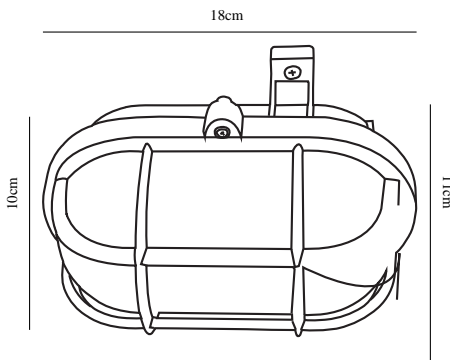

SKOTLAMPE | WALL LIGHT | BLACK

17051003

nordlux®

Voltage (V): 230 Volt

IP degree: IP44

Maximum bulb wattage (W): 60W

Class (Class 1, Class 2, Class 3):

Class 2 (Double isolated)

Bulb base: E27

Parallel connection: True

Width (cm): 10

Length (cm): 18

Projection (cm): 11

EAN: 4017506013331

TUN: 5909319

Item Number: 17051003

Pcs Per Master Carton: 4

Sales Box Height (cm): 11

Sales Box Width(cm): 12

Sales Box Depth (cm): 18

Sales Box Volume m³ : 0.0024

Product net weight (kg): 0.44

Primary material: Plastic

Secondary material: Glass