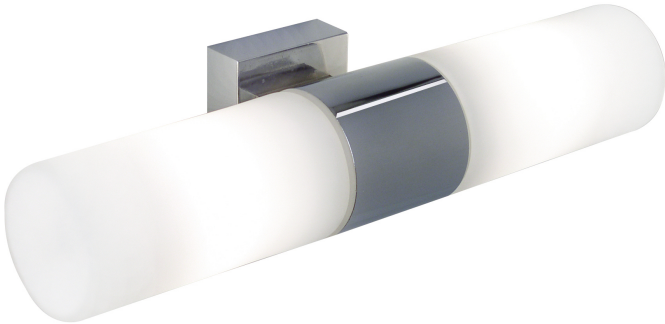

# TANGENS DOUBLE | BATH LIGHTING | CHROME

nordlux®

17141029

Voltage (V): 230 Volt

IP degree: IP44

Maximum bulb wattage (W):  
2X25W

Class (Class 1, Class 2, Class 3):

Class 2 (Double isolated)

Socket type: E14

Height (cm): 6

Width (cm): 31

Shade Diameter (cm): 6

EAN: 5701581006072

TUN: 5240433

Item Number: 17141029

Pcs Per Master Carton: 3

Sales Box Height (cm): 28

Sales Box Width(cm): 9

Sales Box Depth (cm): 18

Sales Box Volume m<sup>3</sup> : 0.0045

Product net weight (kg): 0.44

Primary material: Glass

Secondary material: Metal

Colour of the glass: Opal white

Colour: Chrome

• Manually blown frosted glass • Vertical and horizontal installation possible

Tangens Double bathroom light in stylish and simple design from Nordlux.