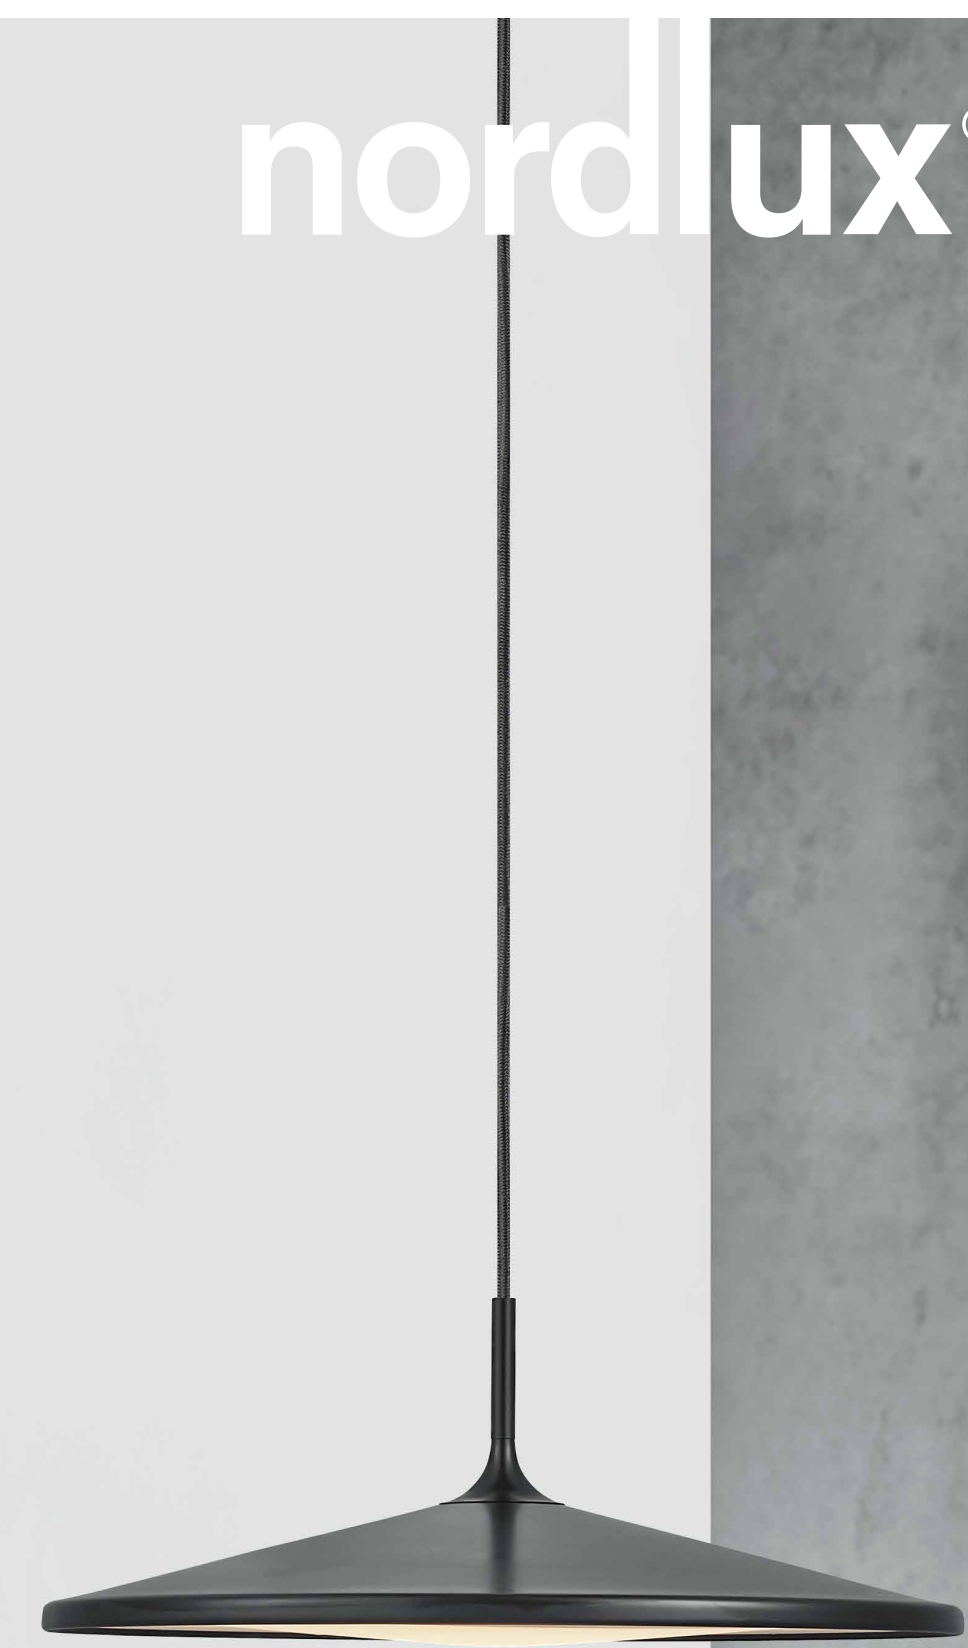

nordlux®

nordlux

nordlux®

nordlux®

nordlux®

nordlux®

1700 LUMEN

5 YEARS LED GUARANTEE

LED 17.5W

2700K

BALANCE

3-step MOODMAKER™ function

WORKS WITH A NORMAL WALL SWITCH

1700 LUMEN, 5 YEARS LED GUARANTEE, LED 17.5W, 2700K

BALANCE

BALANCE STEP-DIMMING

PLEASE NOTE LED MODULE IS FIXED IN LAMP. 1700 LUMEN, Ra >80, 30000 HOURS, www.nordlux.com, 1 439 621 037 271

AAD: 02012020 XY