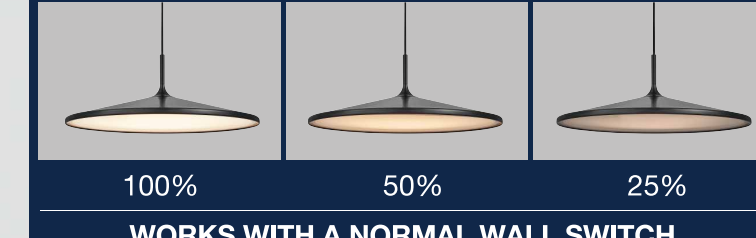

1700 LUMEN

5 YEARS LED GUARANTEE

LED 17.5W

2700K

BALANCE

3-step MOODMAKER™ function

WORKS WITH A NORMAL WALL SWITCH

1700 LUMEN, 5 YEARS LED GUARANTEE, LED 17.5W, 2700K

BALANCE