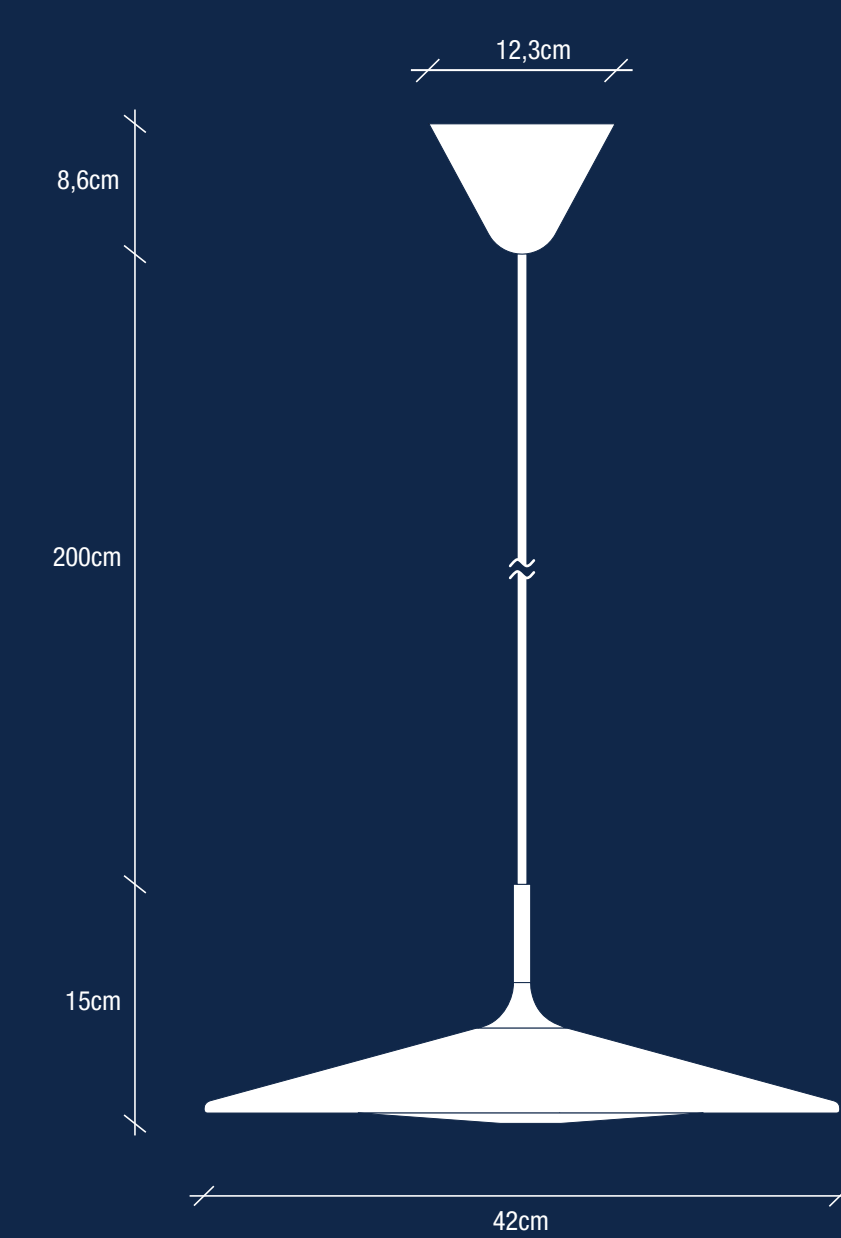

nordlux®

nordlux

nordlux®

nordlux®

nordlux®

nordlux®

1700 LUMEN

5 YEARS LED GUARANTEE

LED 17.5W

2700K

BALANCE

3-step MOODMAKER™ function

WORKS WITH A NORMAL WALL SWITCH

1700 LUMEN, 5 YEARS LED GUARANTEE, LED 17.5W, 2700K

BALANCE

BALANCE STEP-DIMMING

PLEASE NOTE LED MODULE IS FIXED IN LAMP. 1700 LUMEN, Ra >80, 30000 HOURS, www.nordlux.com, 1 439 621 037 271

AAD: 02012020 XY