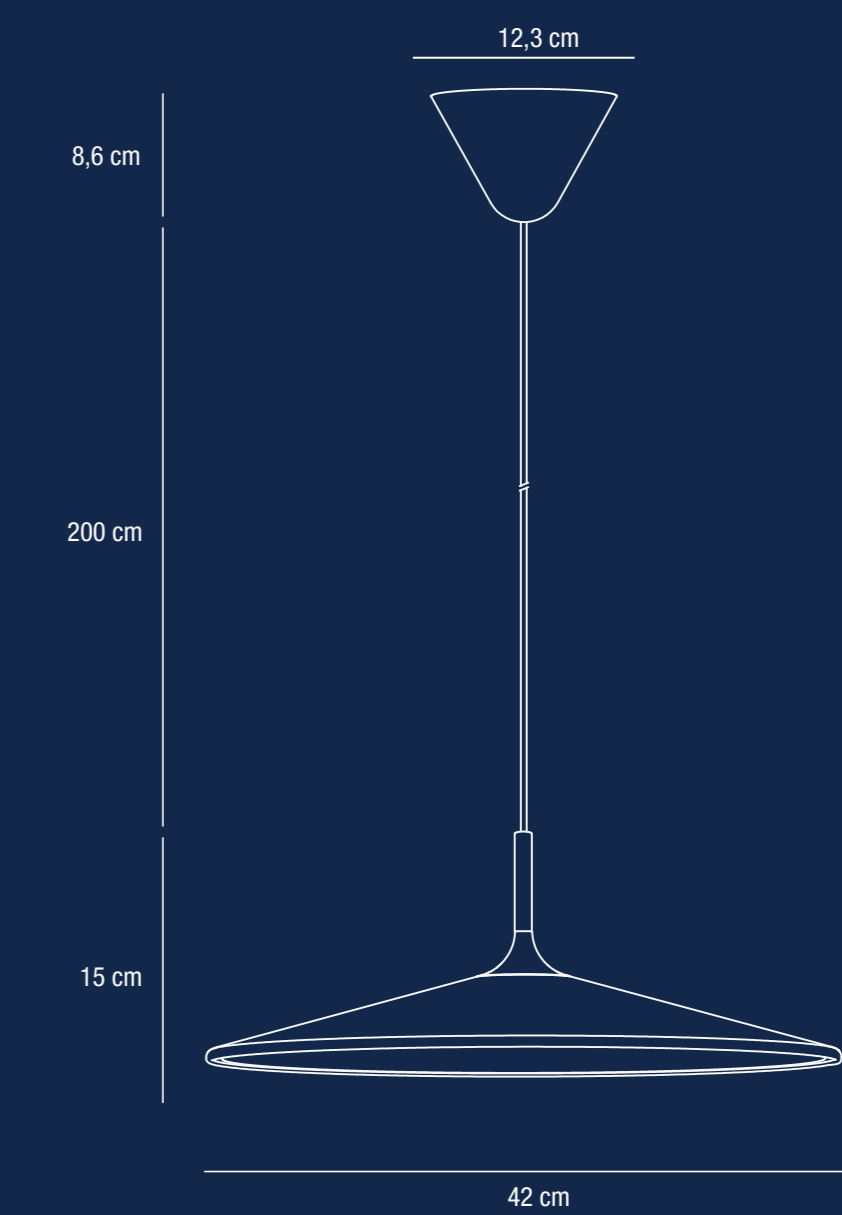

nordlux®

nordlux®