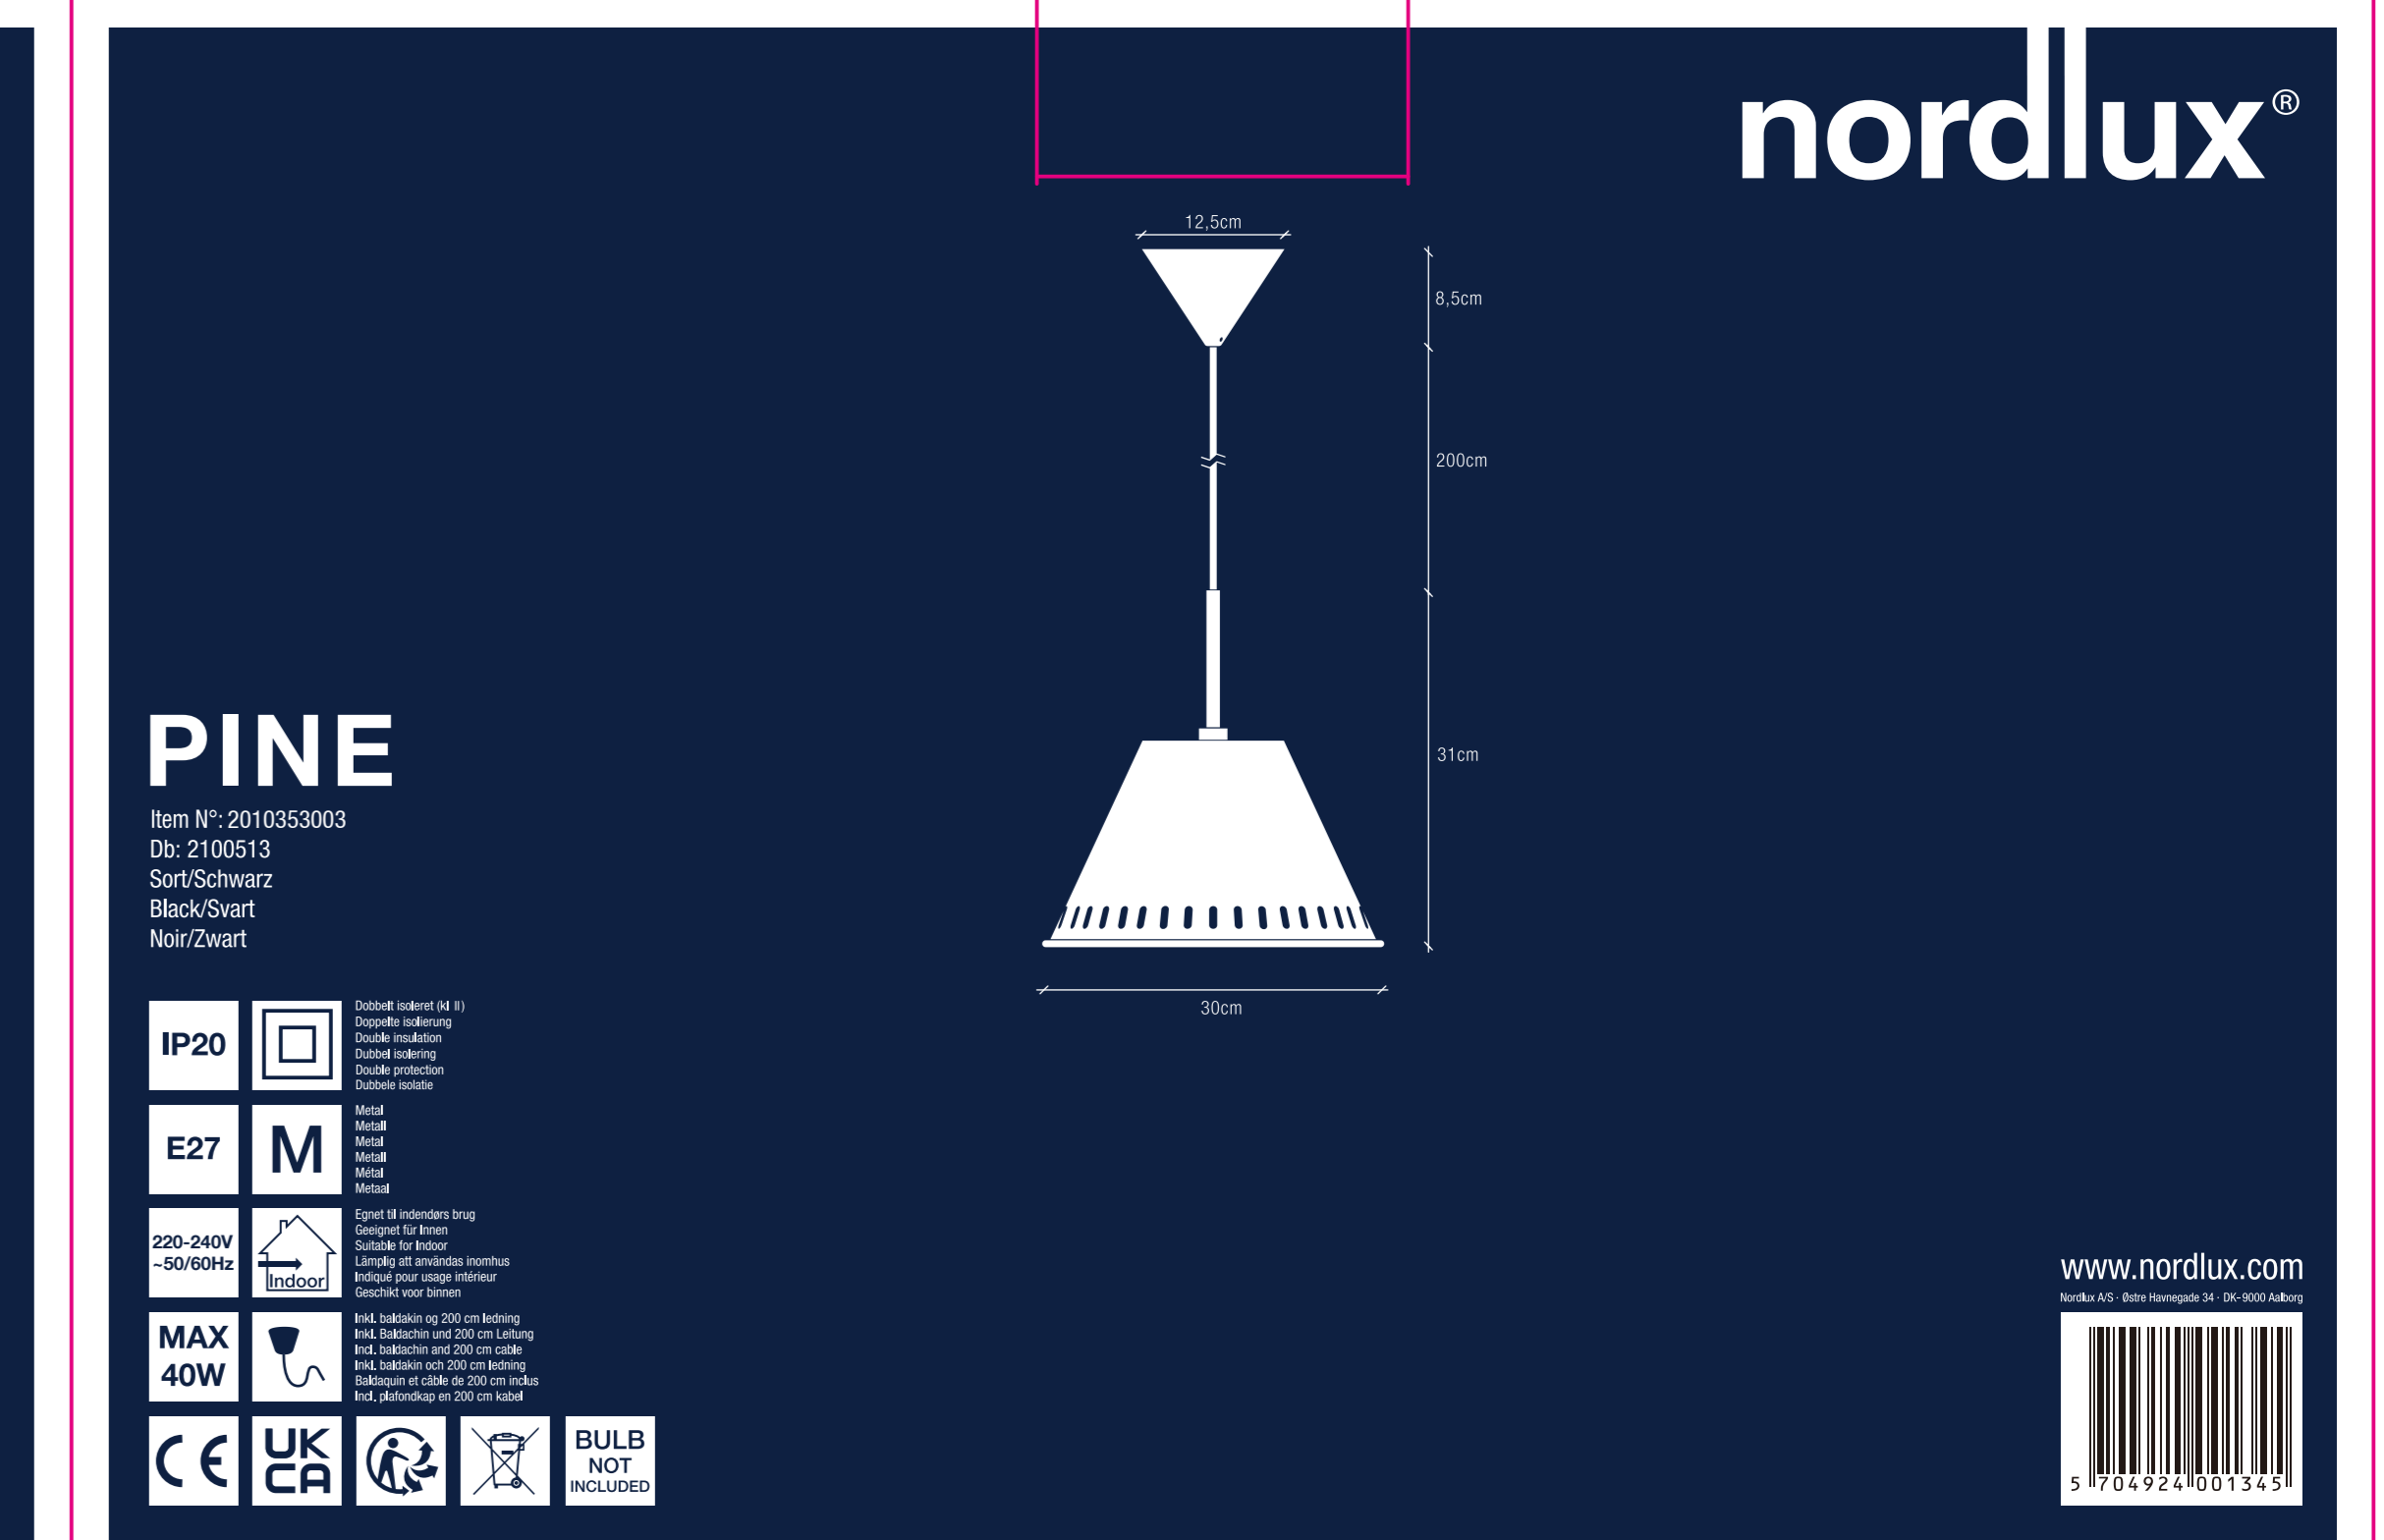

310x310x215mm

AAD:01072021XY

Height x Width x Depth COLOR BOX(CM)	NET WEIGHT COLOR BOX(KG)
21.5x31x31	0.325
GROSS WEIGHT COLOR BOX(KG)	VOLUME COLOR BOX(CBM)
1.13	0.021