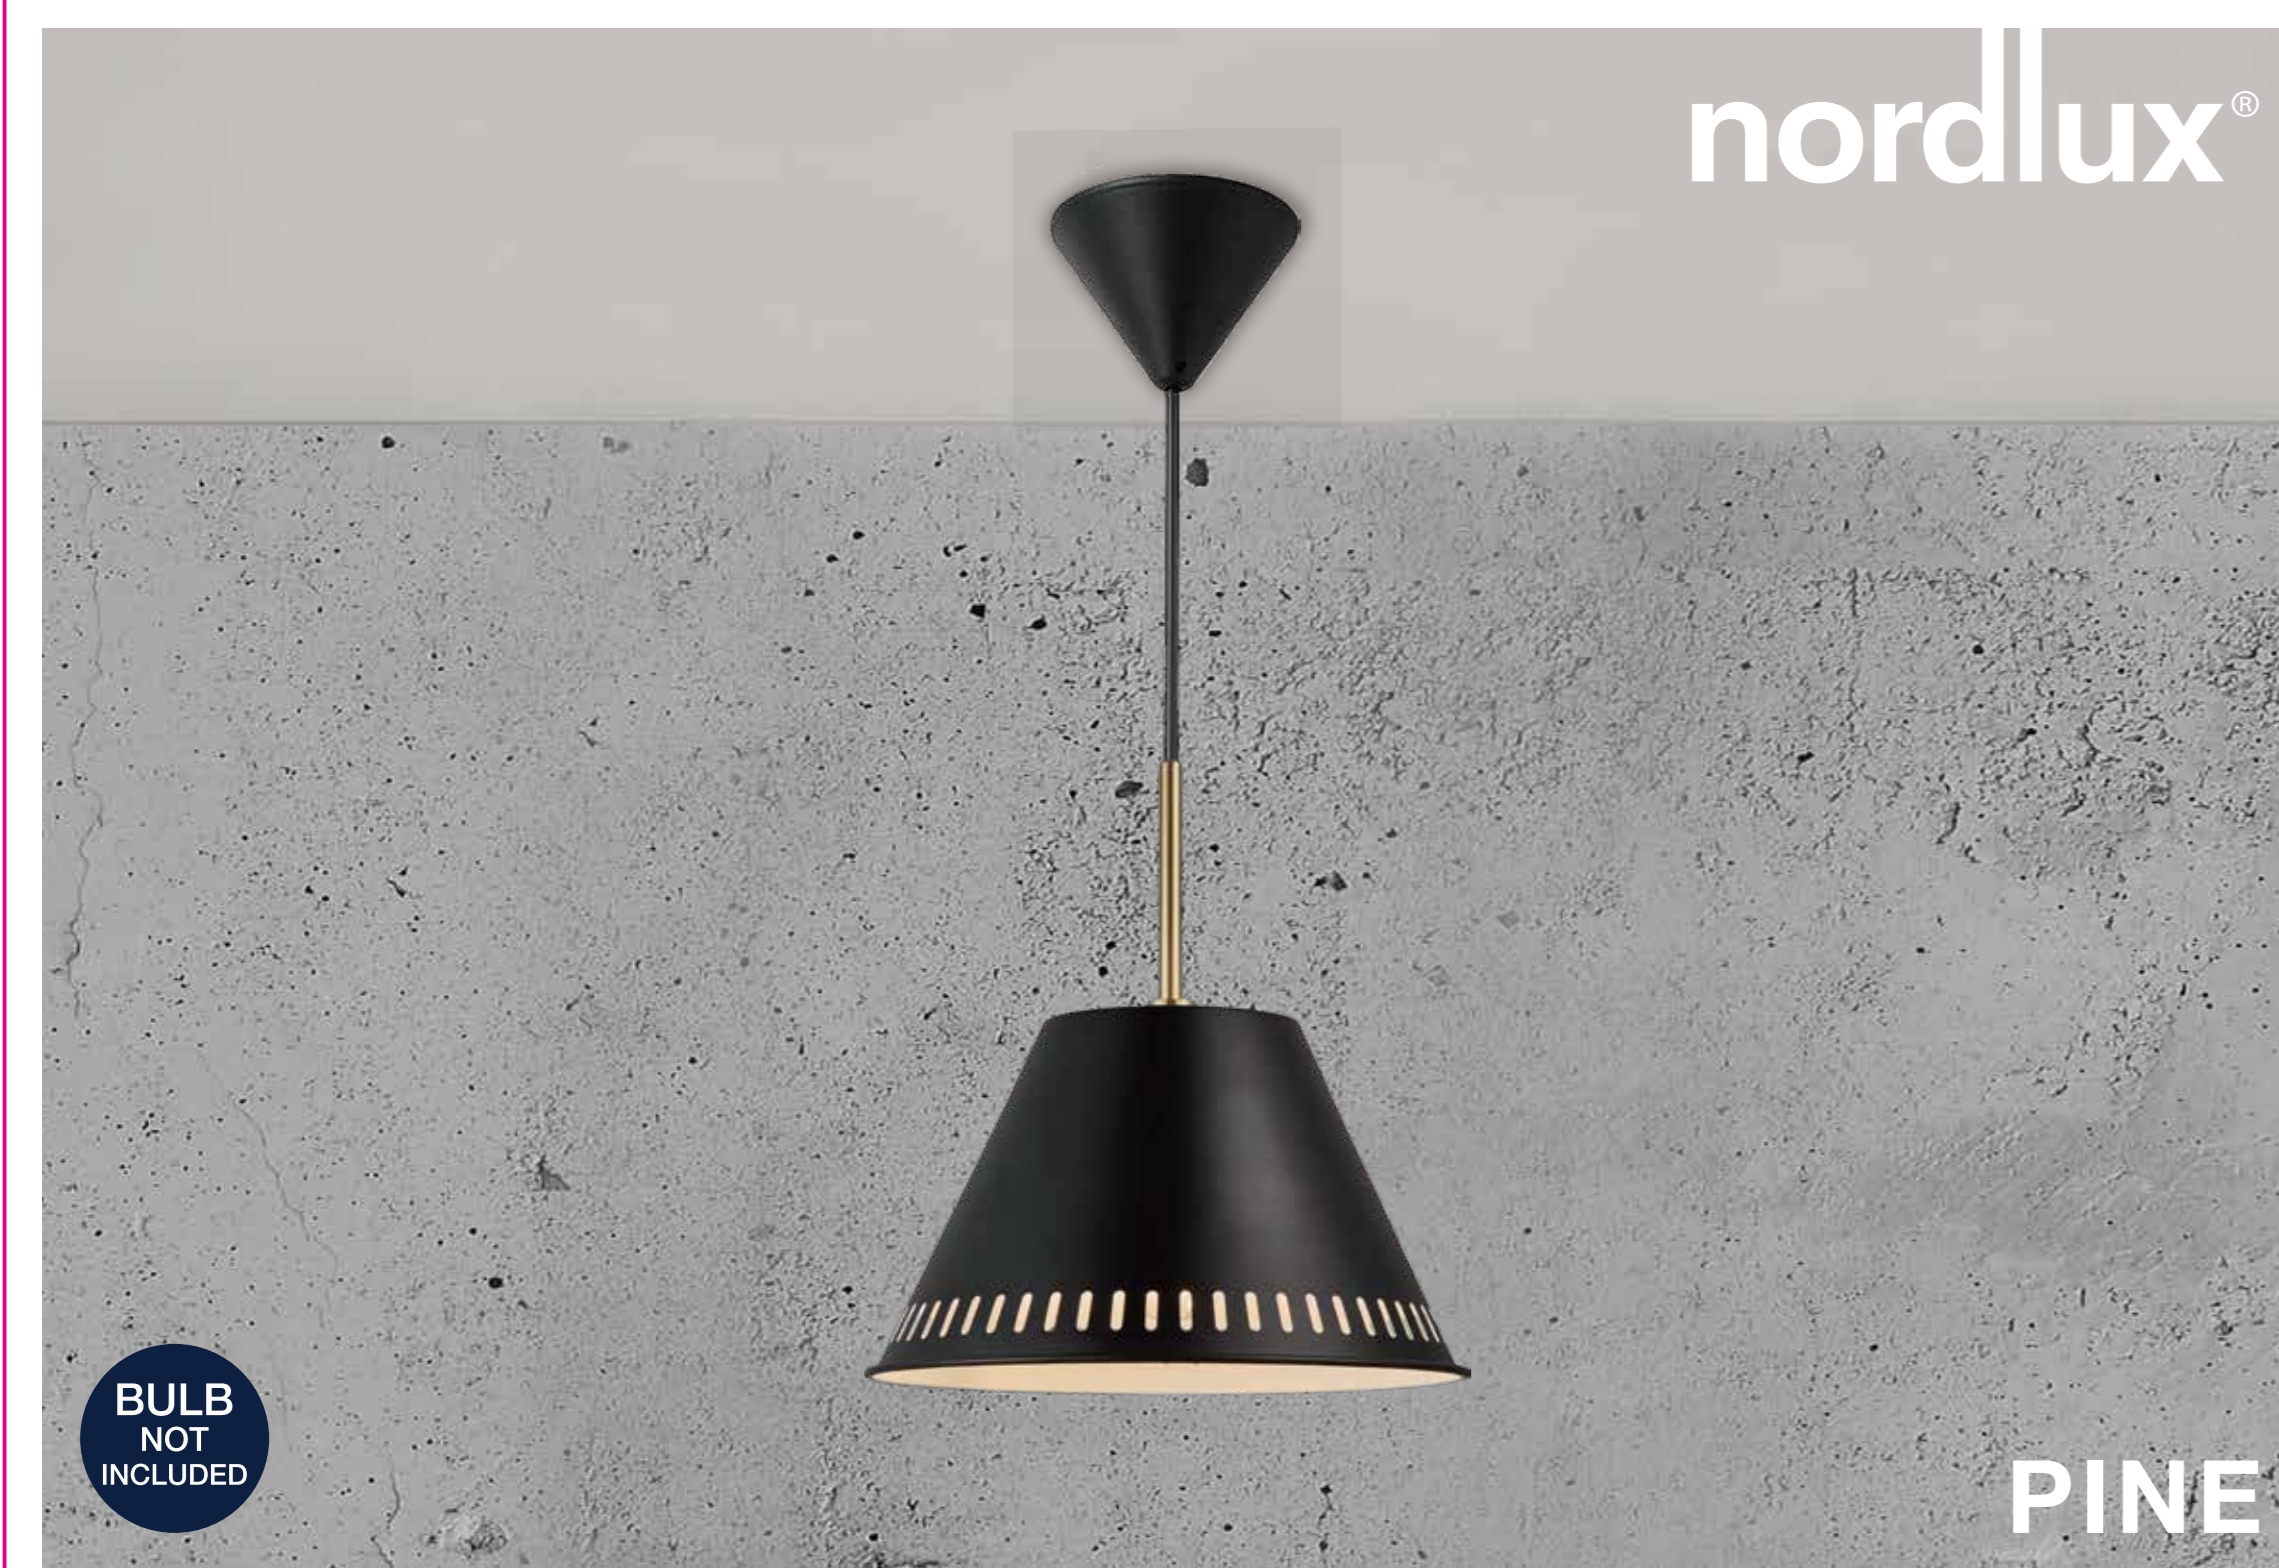

310x310x215mm

AAD:01072021XY

Height x Width x Depth COLOR BOX(CM)	NET WEIGHT COLOR BOX(KG)
21.5x31x31	0.325
GROSS WEIGHT COLOR BOX(KG)	VOLUME COLOR BOX(CBM)
1.13	0.021