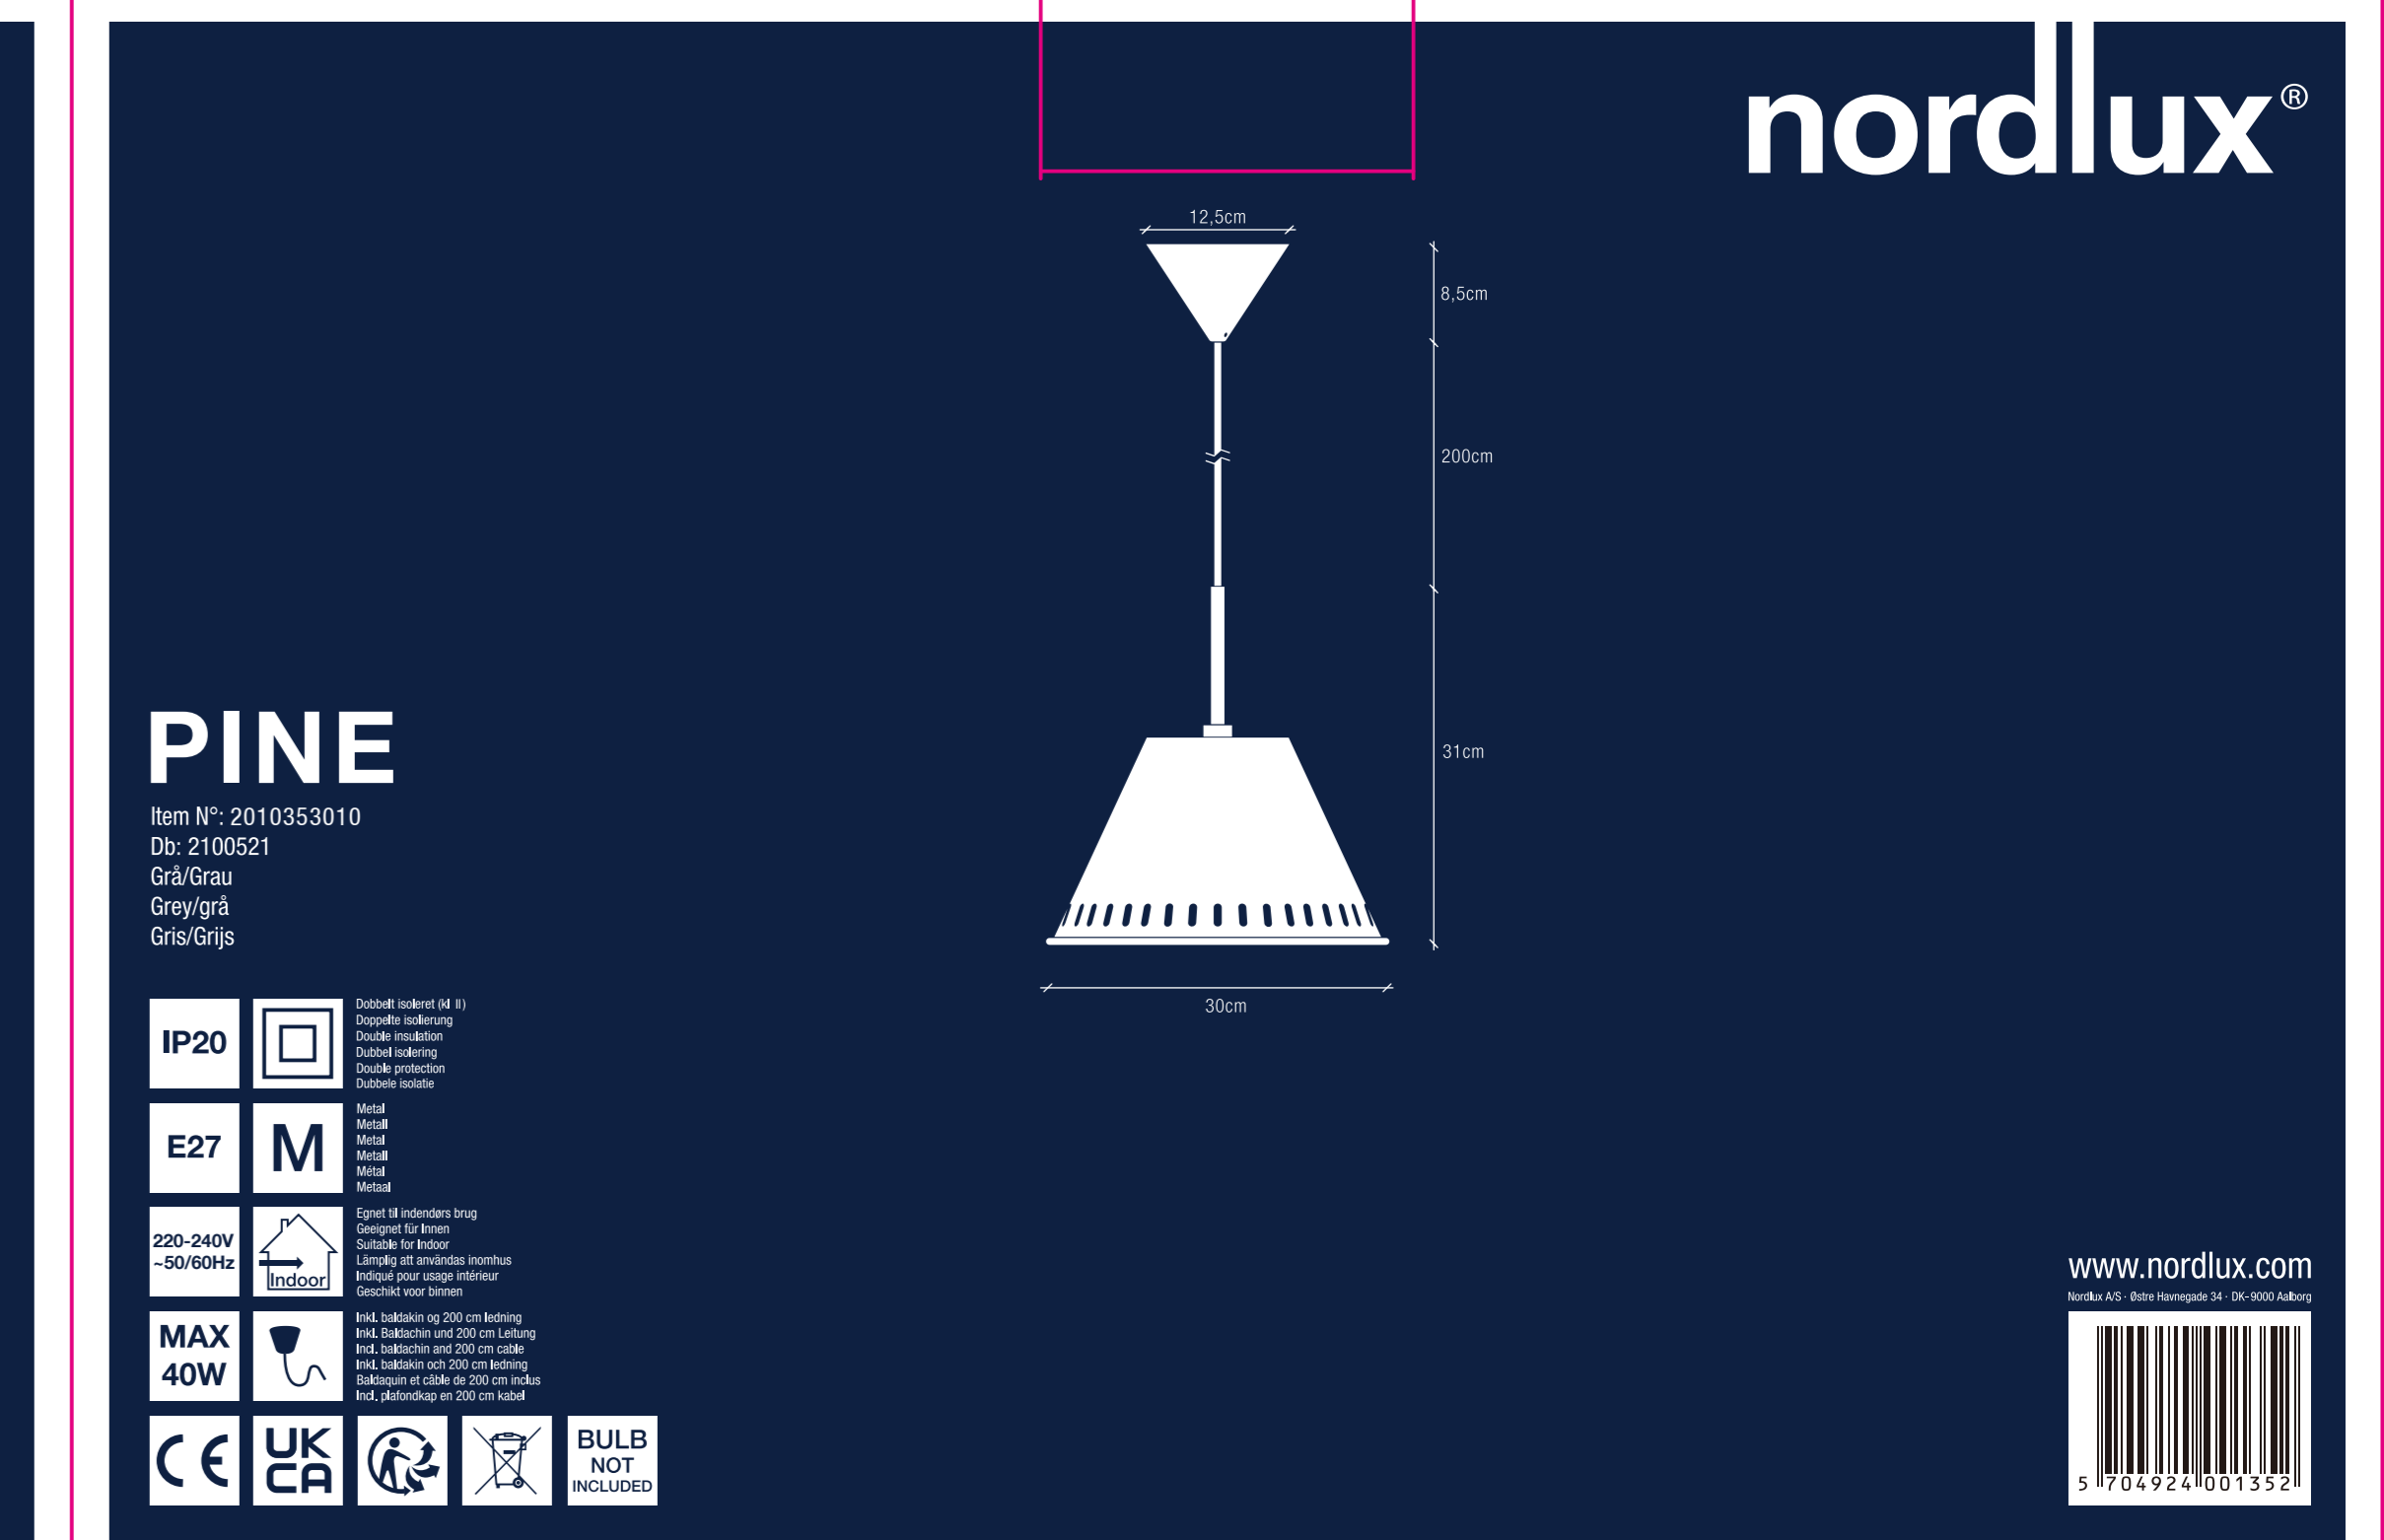

310x310x215mm

Height x Width x Depth COLOR BOX(CM)	NET WEIGHT COLOR BOX(KG)
21.5x31x31	0.325
GROSS WEIGHT COLOR BOX(KG)	VOLUME COLOR BOX(CBM)
1.13	0.021