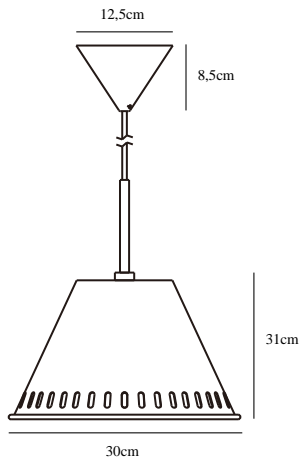

# PINE | PENDANTS/SUSPENDED LIGHTING | GREY nordlux®

2010353010

Voltage (V): 230 Volt  
IP degree if the fixture includes two types of IP degree: IP20  
Maximum compatible bulb wattage (W): 40W  
Class (Class I, Class II, Class III): Class 2 (Double isolated)  
Lampholder type (eg, E27/E14, etc): E27

Primary material: Metal  
Color of the cable: Black  
Length of the cable (cm): 200  
Is the cable replaceable: False

Color: Grey  
Height (cm): 31  
Width (cm): 30  
Shade Diameter (cm): 30  
Length (cm): 30  
EAN: 5704924001352  
TUN: 2100521  
Item Number: 2010353010

Pcs Per Master Carton: 3  
Sales Box Height (cm): 21.5  
Sales Box Width(cm): 31  
Sales Box Depth (cm): 31  
Sales Box Volume m<sup>3</sup> : 0.0207  
Net weight of the luminaire (kg): 0.803

- Industrial style
- Beautiful light effect with holes in the shade
- Material mix with matt metal and brass details
- Soft industrial design