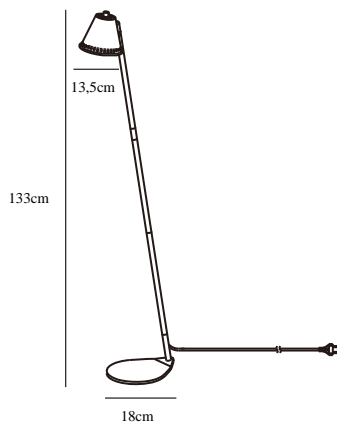

PINE | FLOOR LIGHTING | BLACK

2010414003

nordlux®

Voltage (V): 230 Volt
IP degree if the fixture includes two types of IP degree: IP20
Maximum compatible bulb wattage (W): 15W
Class (Class I, Class II, Class III): Class 2 (Double isolated)
Lampholder type (eg, E27/E14, etc): GU10
Switch placement: On the fixture

Primary material: Metal
Color of the cable: Black
Length of the cable (cm): 150
Is the cable replaceable: False

Color: Black
Height (cm): 133
Width (cm): 37
Tube Diameter (cm): 1.53
Shade Diameter (cm): 13.5
Base Dimension (cm): 18
Length (cm): 18
Tilt Angle (°): 90

EAN: 5704924001420
TUN: 2100538
Item Number: 2010414003

Pcs Per Master Carton: 3
Sales Box Height (cm): 51.5
Sales Box Width (cm): 20
Sales Box Depth (cm): 14.5
Sales Box Volume m³ : 0.0149
Net weight of the luminaire (kg): 2.622