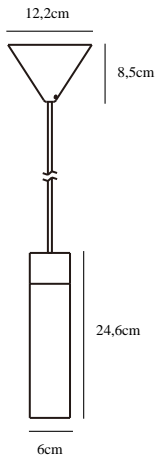

TILO | PENDANTS/SUSPENDED LIGHTING | GREY nordlux®

2010453010

Voltage (V): 230 Volt
IP degree if the fixture includes two types of IP degree: IP20
Class (Class I, Class II, Class III): Class 2 (Double isolated)
Lampholder type (eg, E27/E14, etc): GU10

Primary material: Metal
Secondary material: Wood
Color of the cable: White
Length of the cable (cm): 200
Is the cable replaceable: False

Color: Grey

Shade Diameter (cm): 6
Shade Height (cm): 24.6

EAN: 5704924001451
TUN: 2100542
Item Number: 2010453010
Pcs Per Master Carton: 6

Sales Box Height (cm): 21.5
Sales Box Width(cm): 13
Sales Box Depth (cm): 13
Sales Box Volume m³ : 0.0036
Net weight of the luminaire (kg): 0.678

• Natural Scandinavian simplicity

The minimalistic Tilo series oozes of Nordic elegance with the slim design and clean lines. The thin lamp head emits a precise downward light, and with the unmistakable character feature of ash wood and matte metal, Tilo is the perfect addition to the stylish and modern home.