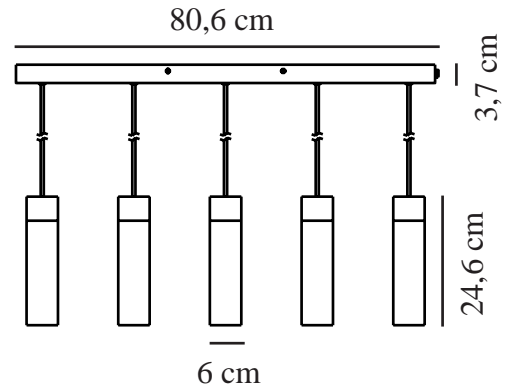

TILO 5-SPOT | PENDANT | BLACK

2010483003

nordlux®

Voltage (V): 230 Volt
IP degree: IP20
Maximum bulb wattage (W):
5x15W
Class (Class 1, Class 2, Class 3):
Class 2 (Double isolated)
Socket type: GU10

Primary material: Metal
Secondary material: Wood
Colour of the cable: Black
Length of the cable (cm): 200
Surface material of the cable:
Textile
Is the cable replaceable: False
Colour: Black

Width (cm): 6
Shade Diameter (cm): 6
Shade Height (cm): 24.6
Length (cm): 80.6

EAN: 5704924001482
TUN: 2100546
Item Number: 2010483003
Pcs Per Master Carton: 2

Sales Box Height (cm): 83
Sales Box Width(cm): 21
Sales Box Depth (cm): 8
Sales Box Volume m³ : 0.0139
Product net weight (kg): 4.464

- Natural Scandinavian simplicity
- Natural mix of ash wood and matte metal
- Emits a precise downward light

The minimalistic Tilo series oozes of Nordic elegance with the slim design and clean lines. The thin lamp head emits a precise downward light, and with the unmistakable character feature of ash wood and matte metal, Tilo is the perfect addition to the stylish and modern home.