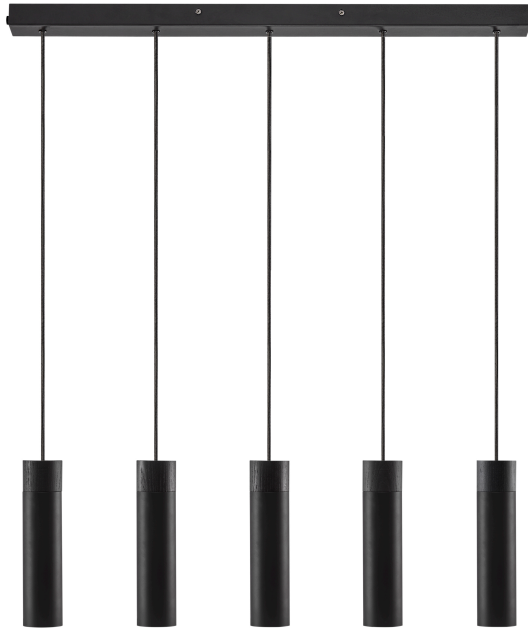

TILO 5-SPOT | PENDANT | BLACK

2010483003

nordlux®

Voltage (V): 230 Volt
IP degree: IP20
Maximum bulb wattage (W):
5x15W
Class (Class 1, Class 2, Class 3):
Class 2 (Double isolated)
Socket type: GU10

Primary material: Metal
Secondary material: Wood
Colour of the cable: Black
Length of the cable (cm): 200
Surface material of the cable:
Textile
Is the cable replaceable: False
Colour: Black

Width (cm): 6
Shade Diameter (cm): 6
Shade Height (cm): 24.6
Length (cm): 80.6

EAN: 5704924001482
TUN: 2100546
Item Number: 2010483003
Pcs Per Master Carton: 2

Sales Box Height (cm): 83
Sales Box Width(cm): 21
Sales Box Depth (cm): 8
Sales Box Volume m³ : 0.0139
Product net weight (kg): 4.464

- Natural Scandinavian simplicity
- Natural mix of ash wood and matte metal
- Emits a precise downward light

The minimalistic Tilo series oozes of Nordic elegance with the slim design and clean lines. The thin lamp head emits a precise downward light, and with the unmistakable character feature of ash wood and matte metal, Tilo is the perfect addition to the stylish and modern home.

Tilo pendant in black metal and black painted ash is the perfect pendant above the long dining table or kitchen island, as all five lamp heads provide a good functional downward light.