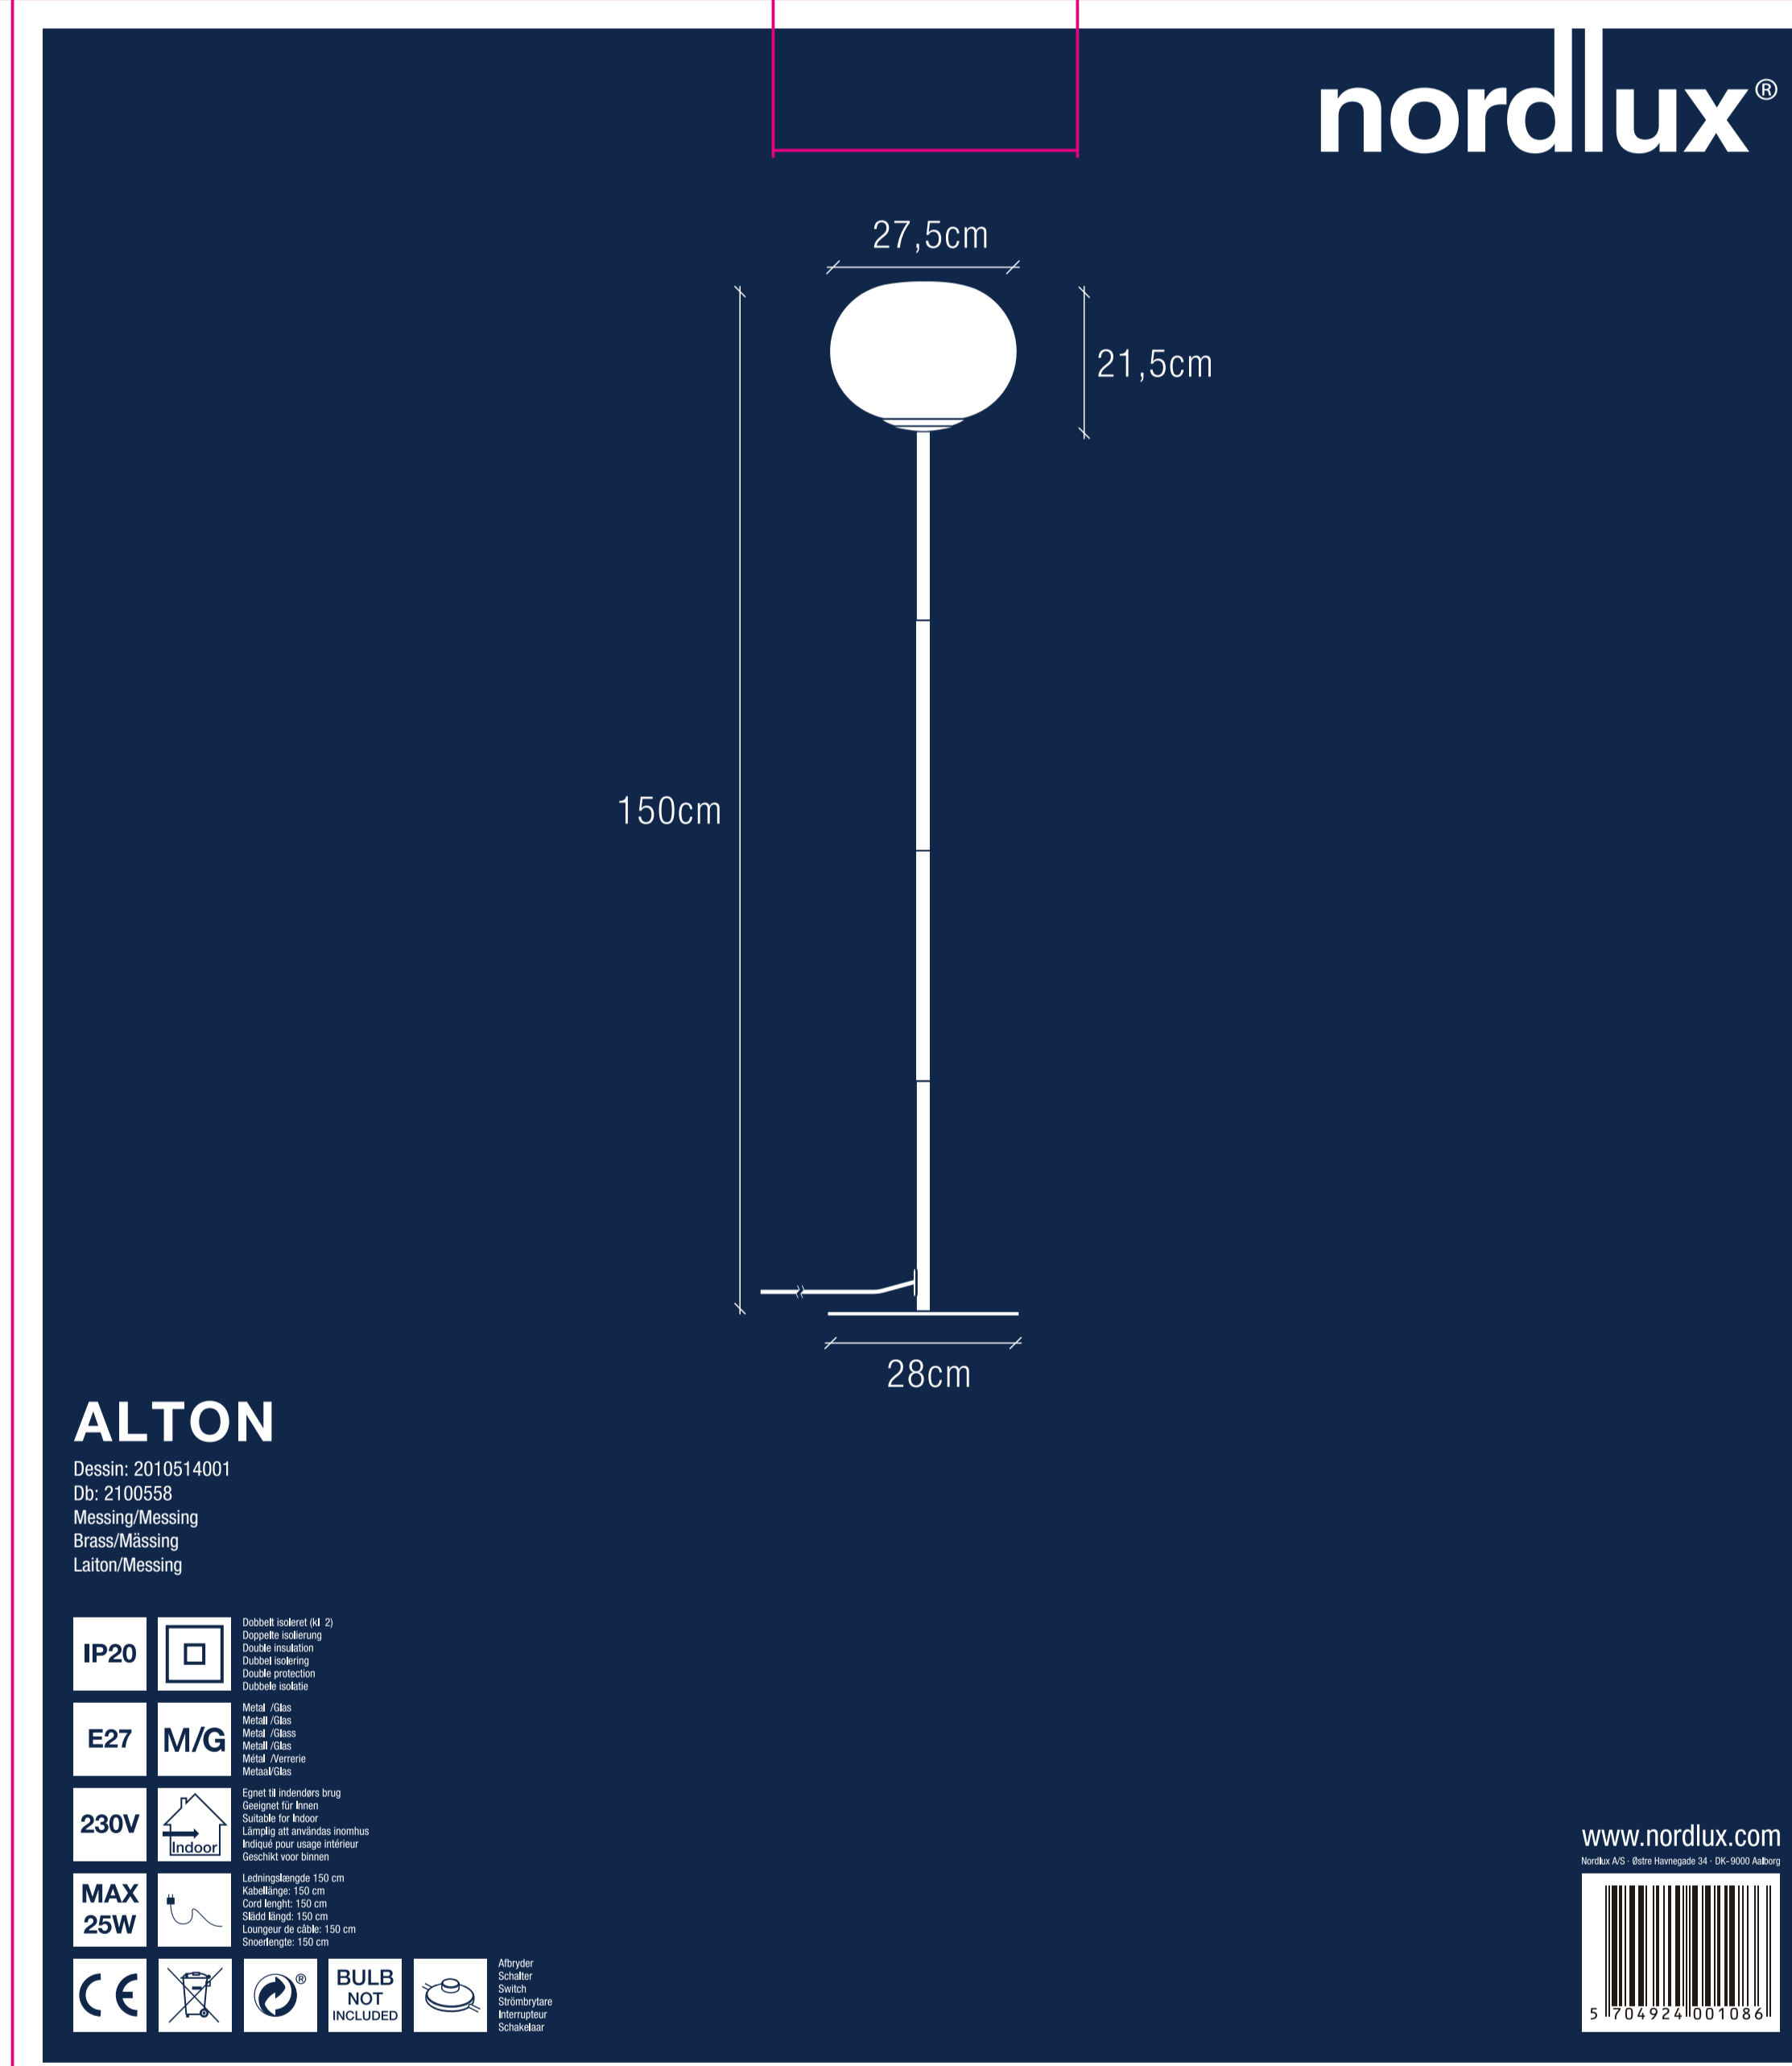

300x300x345mm

AAD: 20122019 XY

Height x Width x Depth COLOR BOX(CM)	NET WEIGHT COLOR BOX(KG)
34.5x30x30	0.39
GROSS WEIGHT COLOR BOX(KG)	VOLUME COLOR BOX(CBM)
5.18	0.031