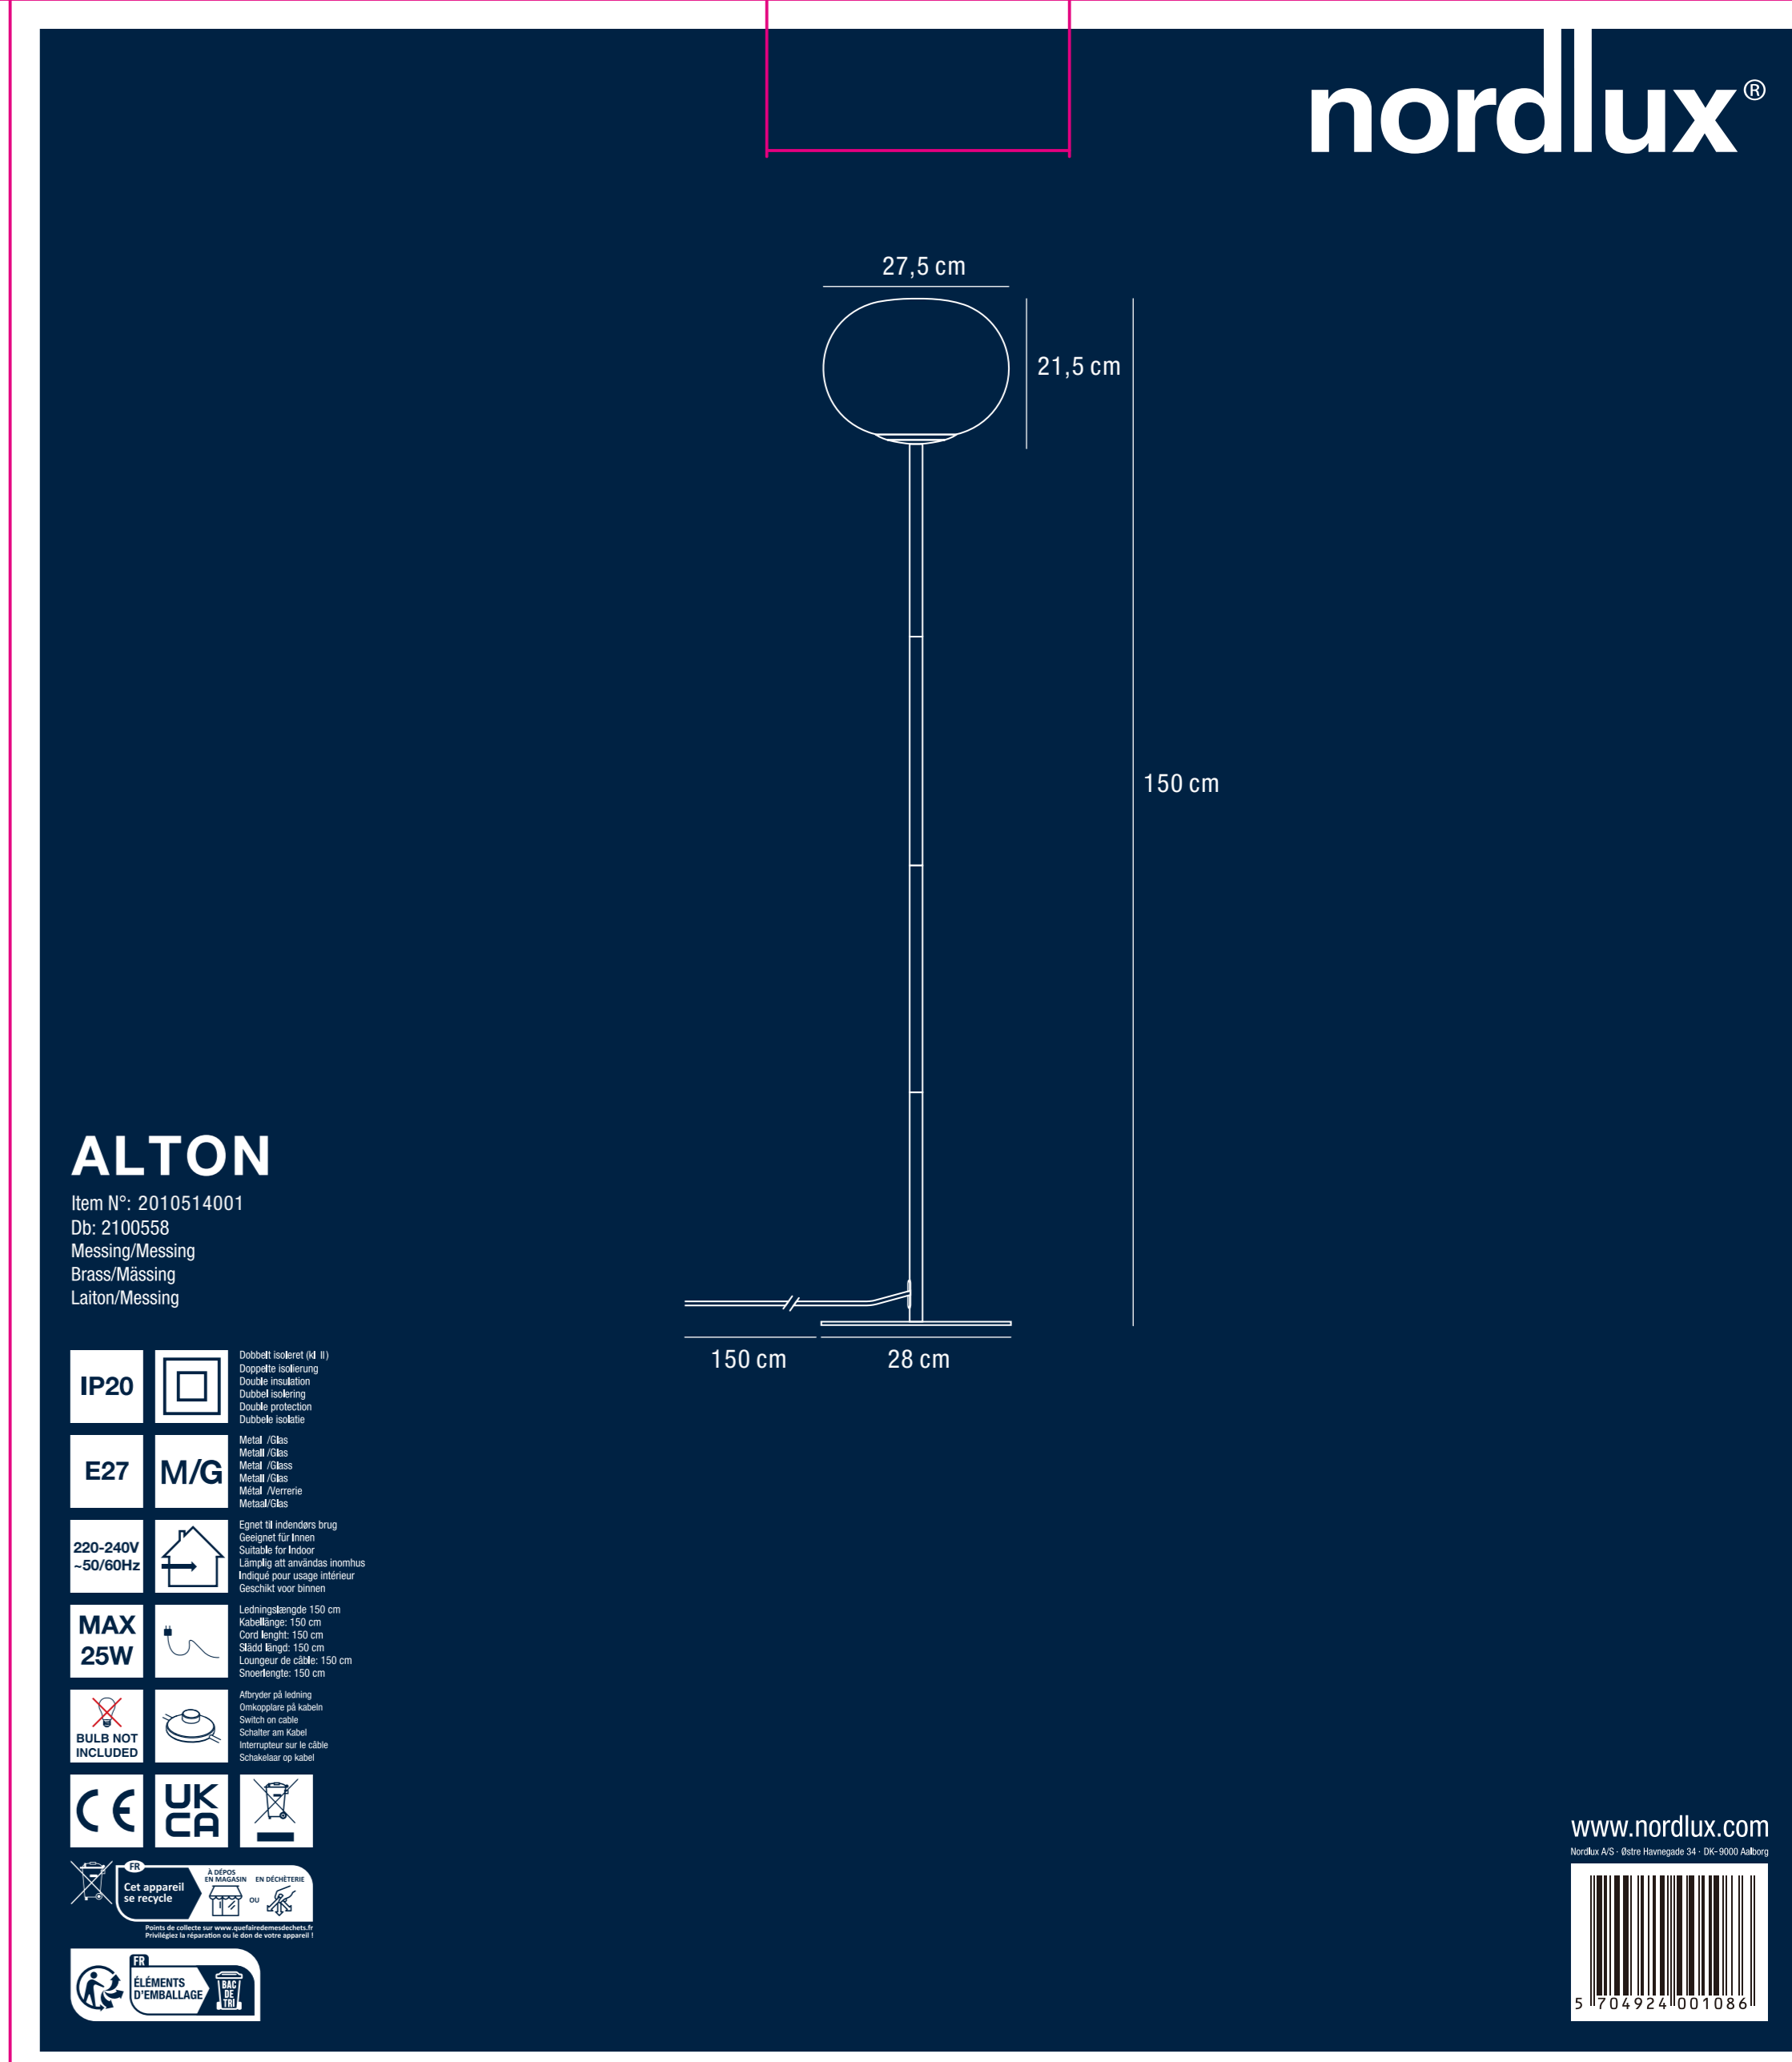

300x300x345mm