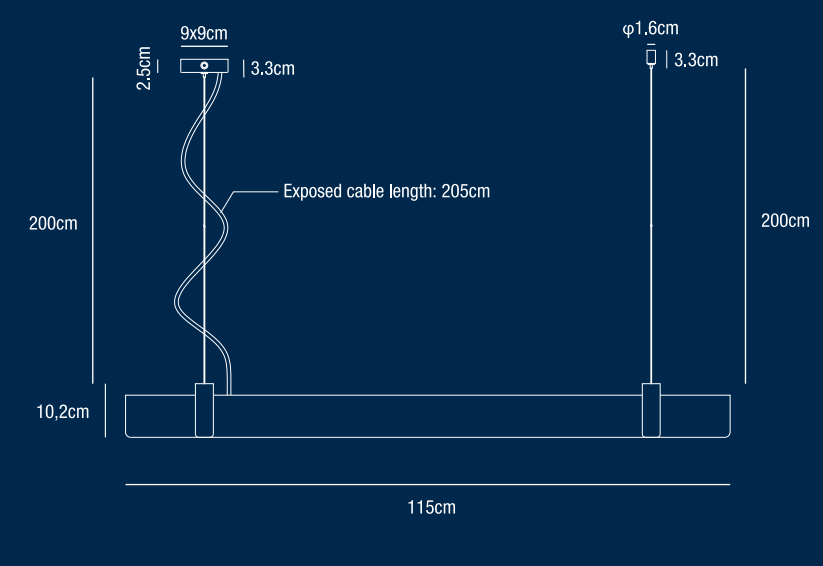

nordlux

LED 28W

5 YEAR LED GUARANTEE

2700K

2000 LUMEN of light source (chip)

3700 LUMEN of the MODULE

LILT

nordlux

LED 28W

5 YEAR LED GUARANTEE

2700K

2000 LUMEN of light source (chip)

3700 LUMEN of the MODULE

9-step MOODMAKER™ function

100% 4000K 4000K 4000K

STEP DIMMING ON WALL SWITCH WITH MEMORY FUNCTION

LILT

nordlux

LILT

1270

MARKET NO. 1402 02101 001 211	NET WEIGHT (GROSS BOX PLS)
127 x 6 x 12 CM	0,204KG
UNIQUE MARKING COLOR CODE (R1)	UNIQUE COLOR CODE (R2)
0,279KG	0,00914 CGM

440 0210201 EL Nordlux SR Unit 27, Dierfild Court 887 152 Colchester Essex UK CO1 2ZZ

120

60

120

60