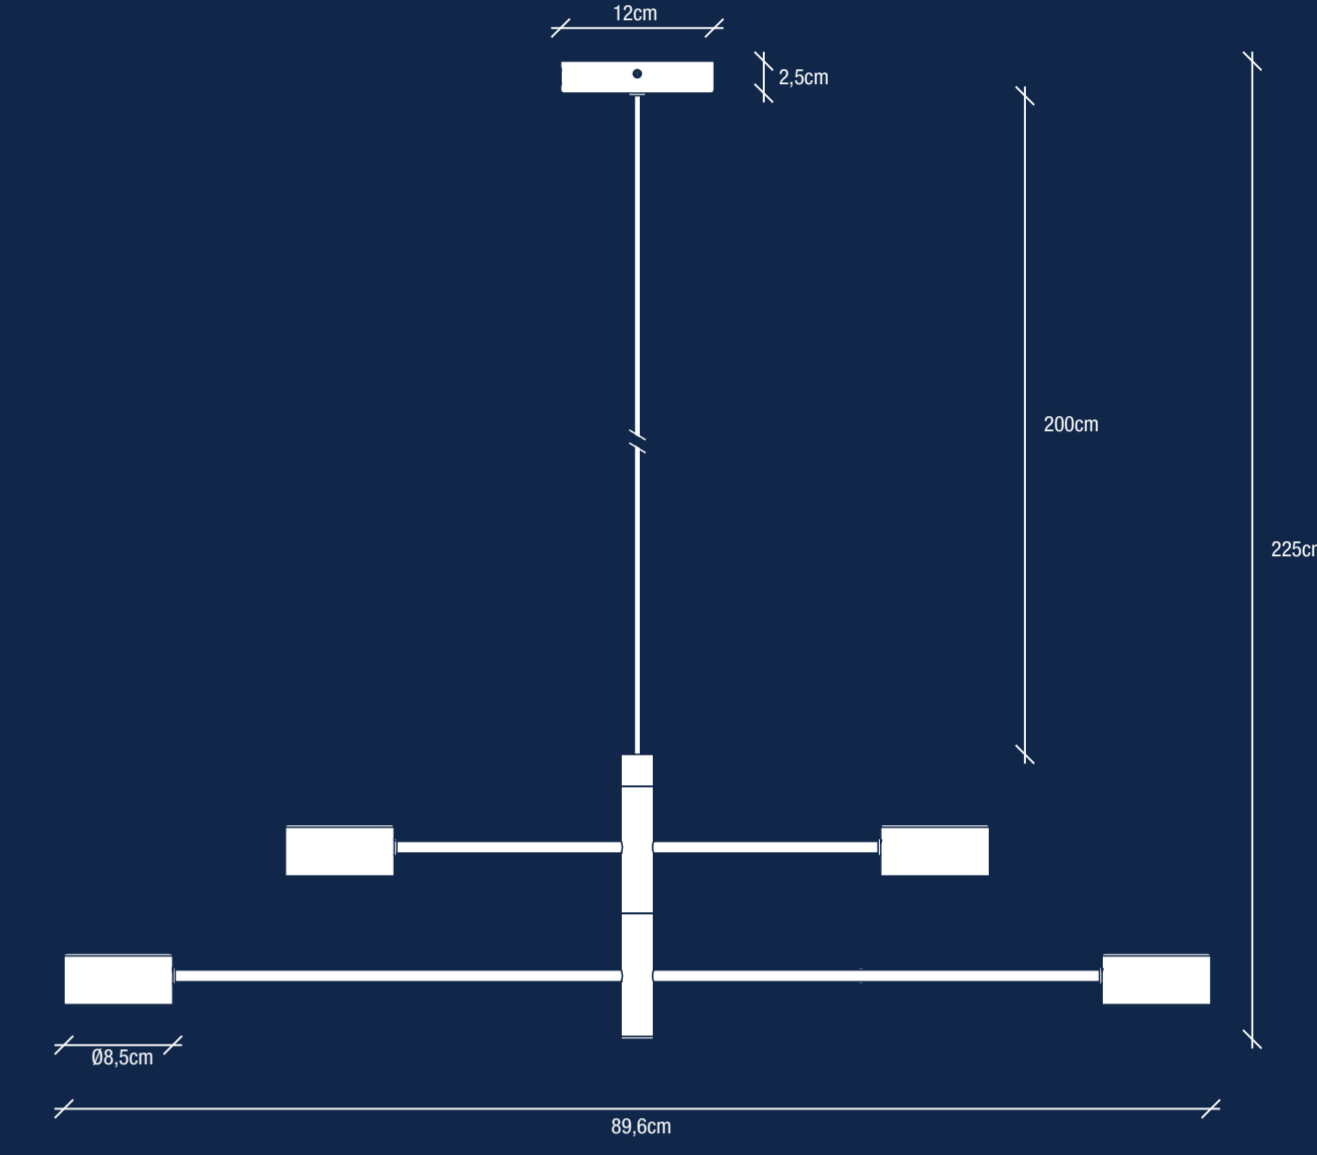

110mm

235mm

110mm

235mm

110mm

930mm

4x350 LUMEN
5 YEARS LED GUARANTEE
LED 4x35W
2700K

CLYDE

4x350 LUMEN
5 YEARS LED GUARANTEE
LED 4x35W
2700K

3-STEP MOODMAKER™ function
ON OFF DIMMER
STEP DIMMING OR FULL SWITCH AND DIMMING FUNCTION

CLYDE

CLYDE

CLYDE
Design: 2019073003
ID: 2100601
SofSchwarz
Black/Steel
New/Steel

PLEASE NOTE LED MODULE IS FIXED IN LAMP

LED 4x35W 25000 HOURS

4x350 LUMEN

Ra >80

Hg free

IP20

230V

CE