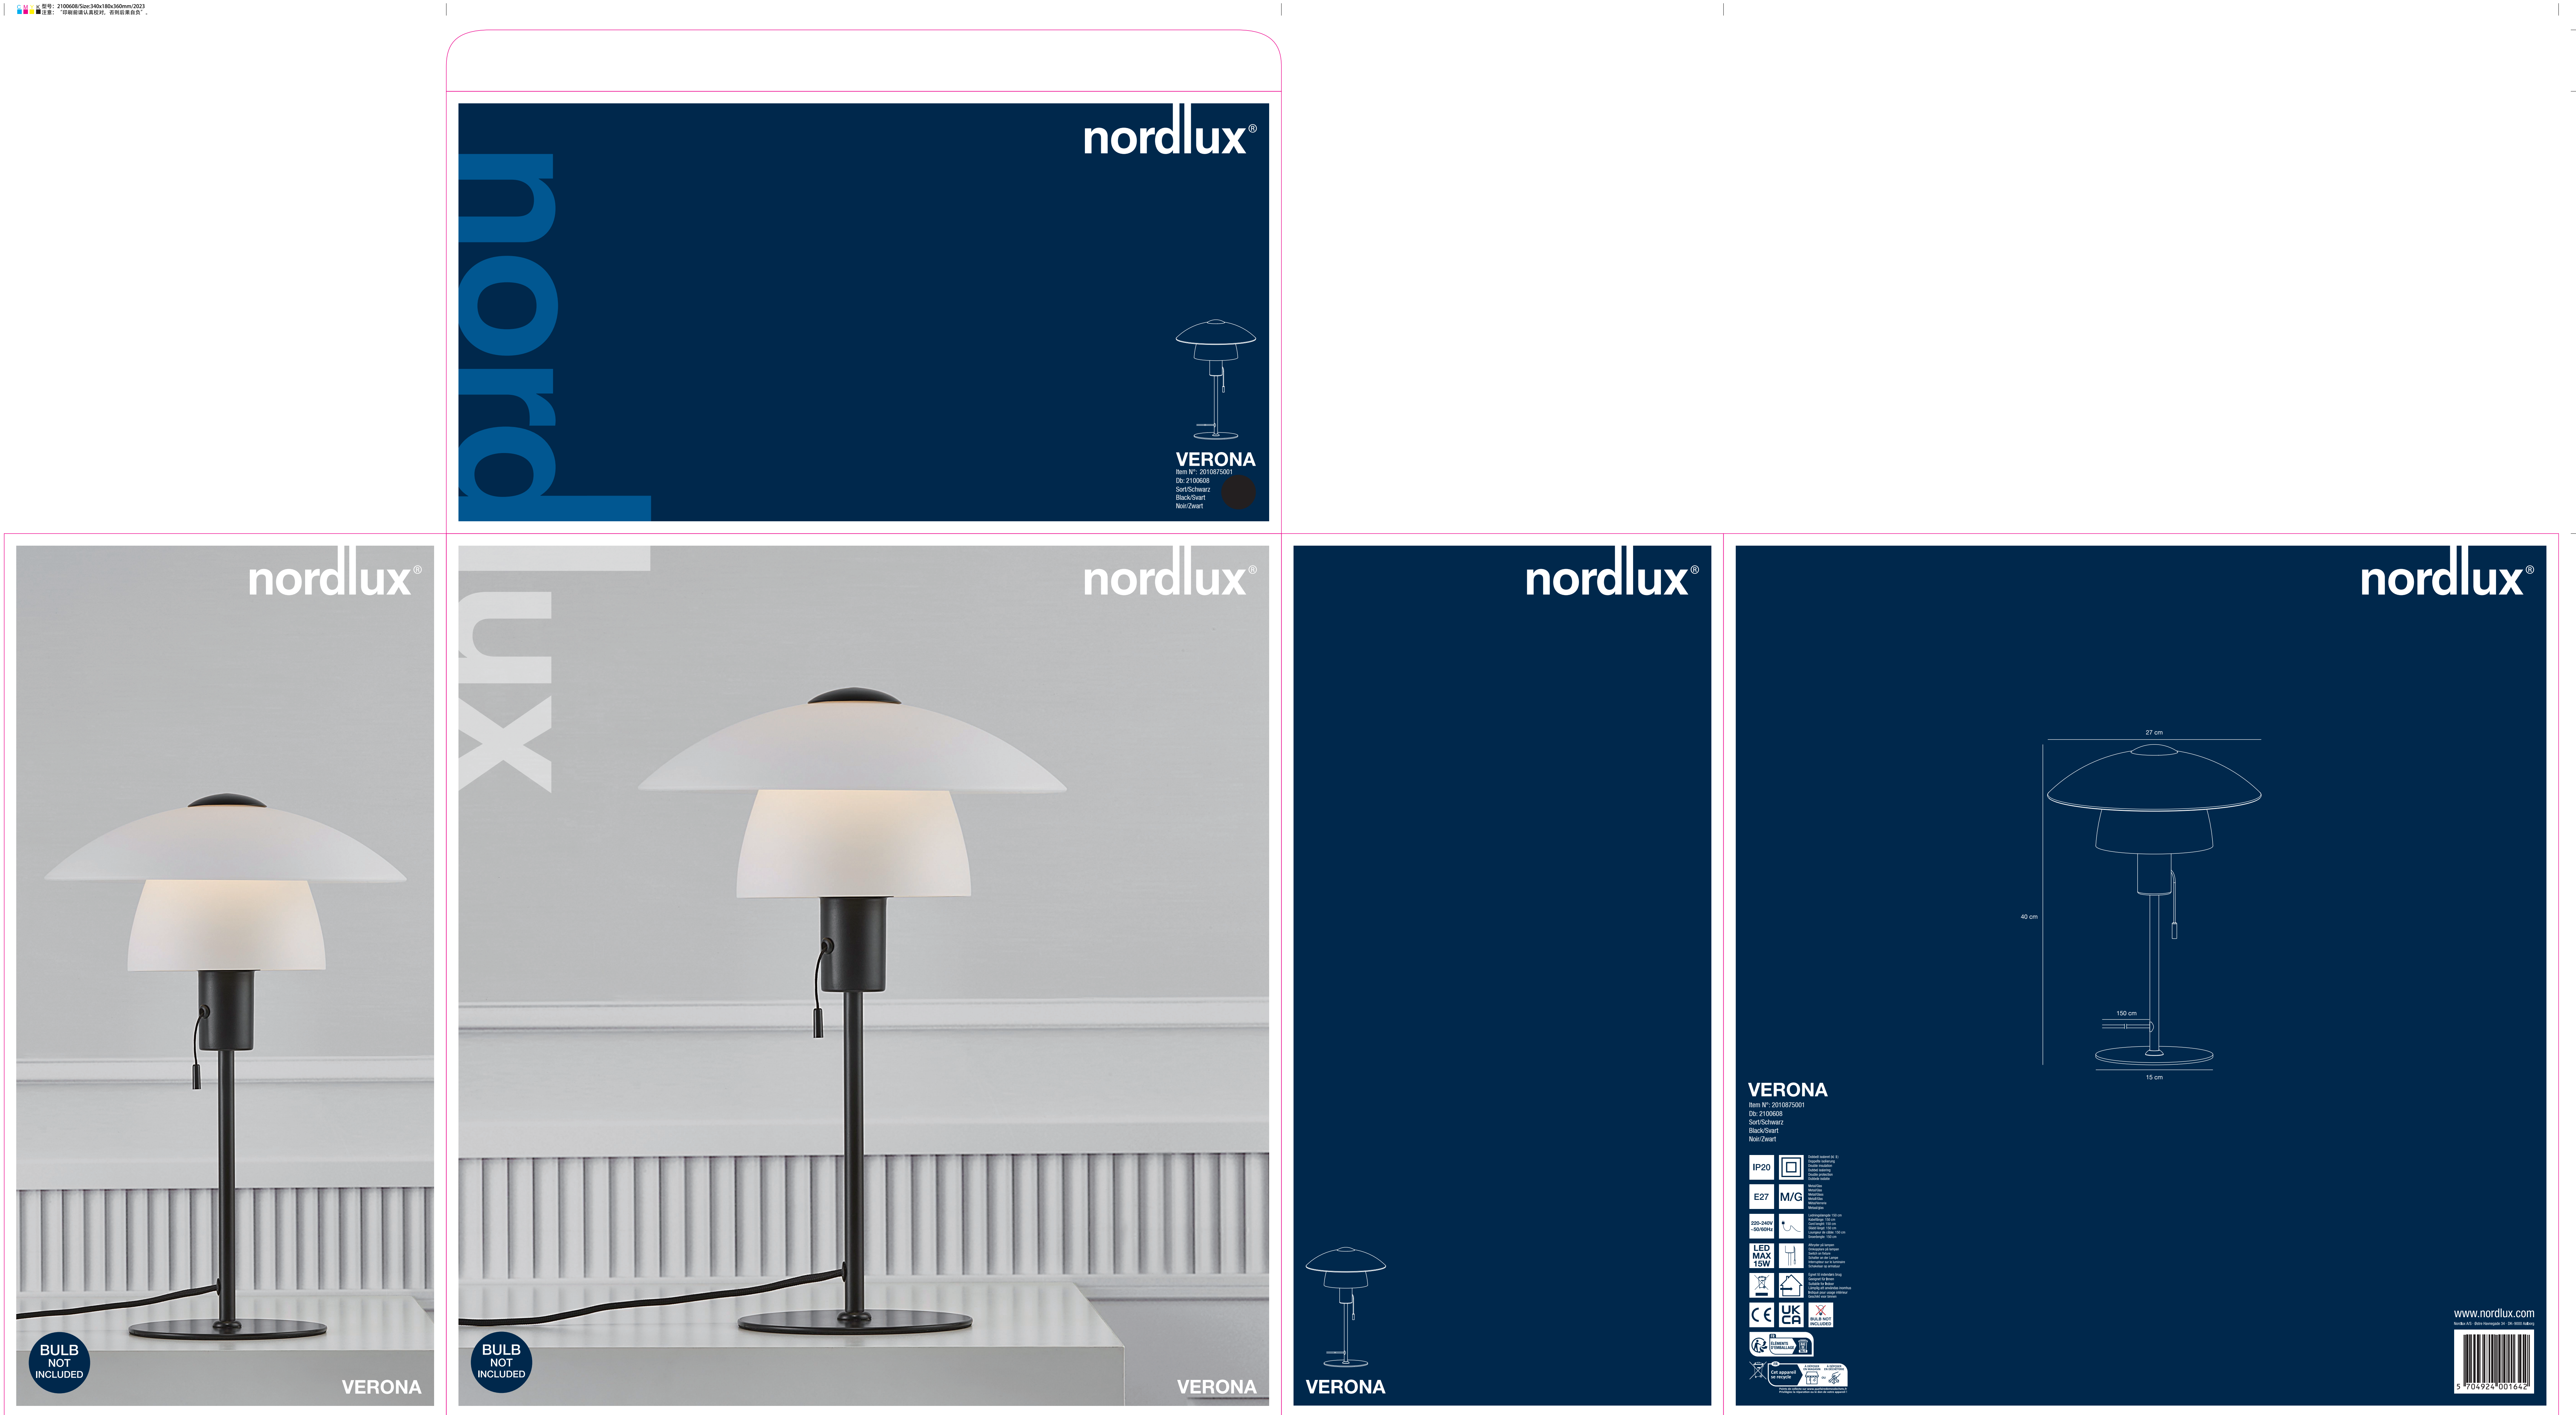

180mm

340mm

180mm

340mm

180mm

360mm

AAD-30042028 EL

www.nordlux.com