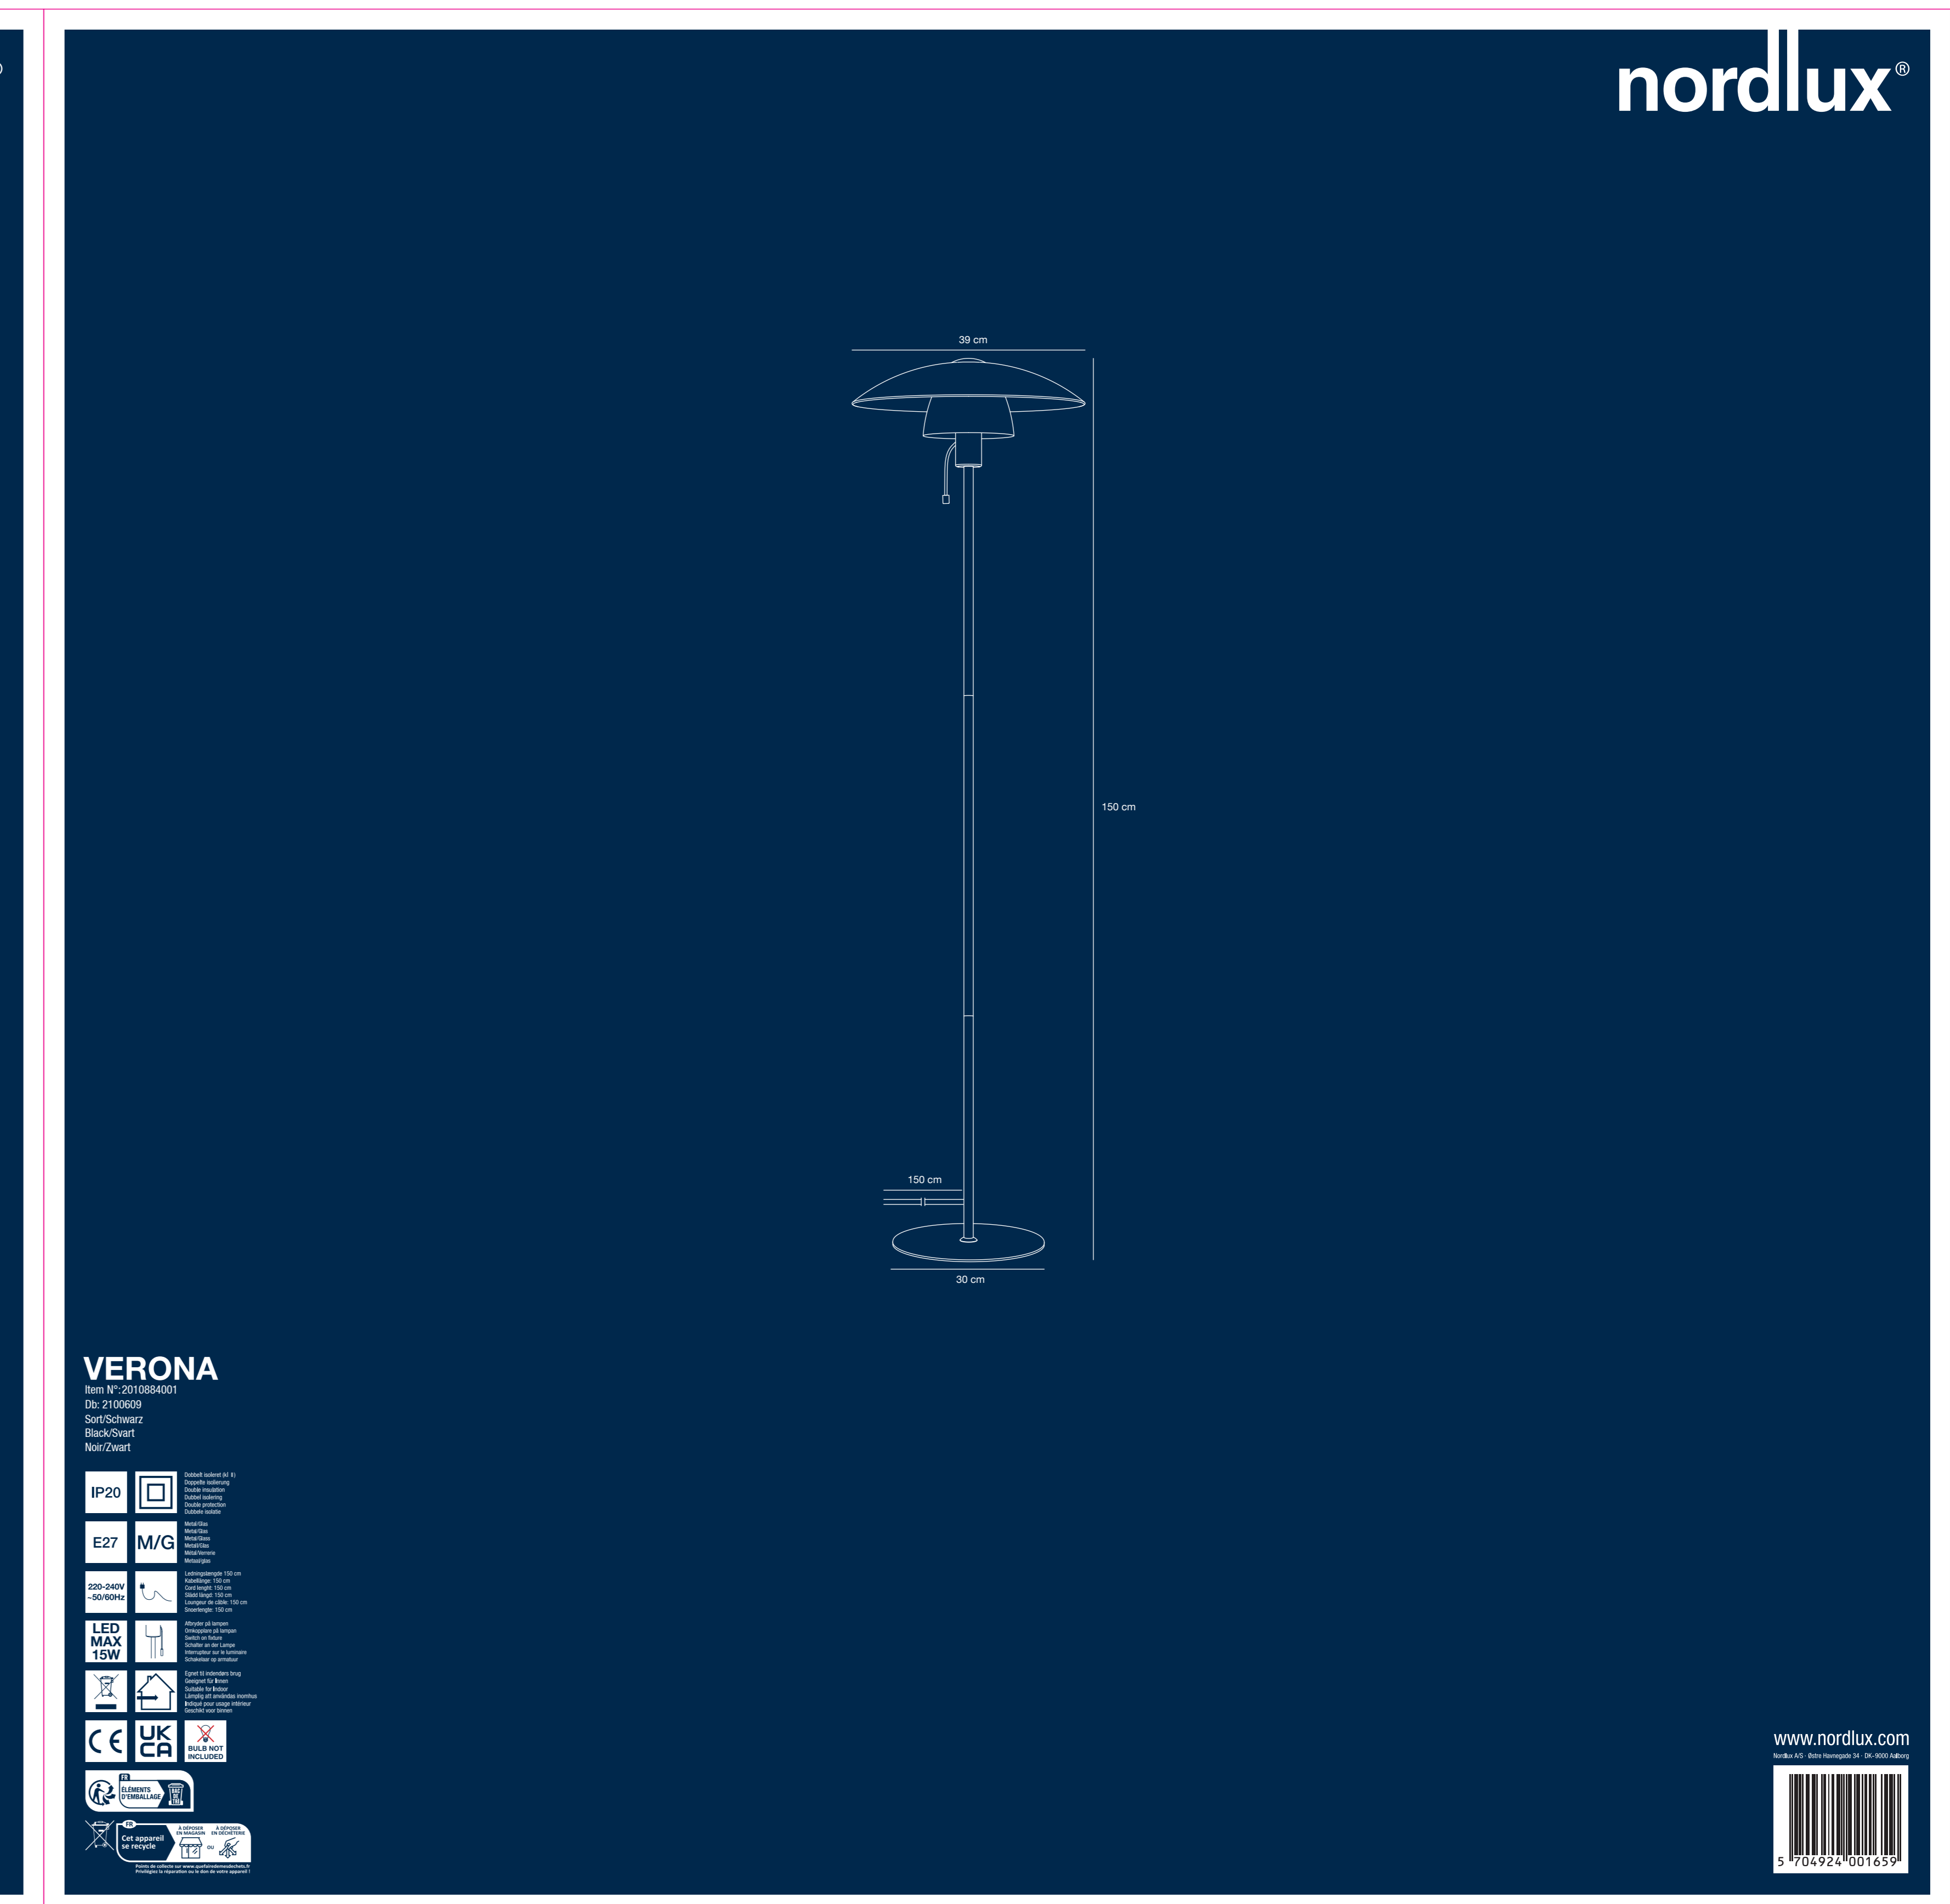

255mm

460mm

255mm

460mm

255mm

460mm