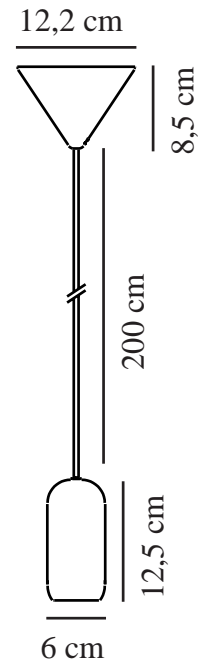

NOTTI | PENDANT | GREY

2010903010

nordlux®

Voltage (V): 230 Volt
IP degree: IP20
Maximum bulb wattage (W): 40W
Class (Class 1, Class 2, Class 3):
Class 2 (Double isolated)
Socket type: E27

Primary material: Metal
Colour of the cable: White
Length of the cable (cm): 200
Surface material of the cable:
Textile
Is the cable replaceable: False
Colour: Grey

Height (cm): 12.5
Width (cm): 6
Length (cm): 6
EAN: 5704924001673
TUN: 2100611
Item Number: 2010903010
Pcs Per Master Carton: 6

Sales Box Height (cm): 12.5
Sales Box Width (cm): 12.5
Sales Box Depth (cm): 12.5
Sales Box Volume m³: 0.002
Product net weight (kg): 0.32

- Contemporary and simple style
- Organic shape
- Design your own lamp with a decorative bulb

Notti is a great example of form, materials and details that comes together in the most beautiful way. The organic and harmonic shape contributes to a complete and aesthetic expression, which certainly will do well in any interior design.