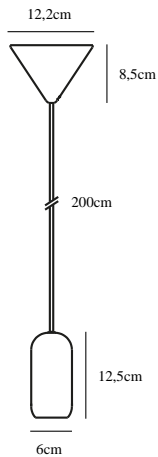

NOTTI | PENDANT | TERRACOTTA

2011003059

nordlux®

Voltage (V): 230 Volt

IP degree: IP20

Maximum bulb wattage (W): 40W

Class (Class 1, Class 2, Class 3):

Class 2 (Double isolated)

Bulb base: E27

Height (cm): 23.8

Width (cm): 20

Shade Diameter (cm): 20

Length (cm): 20

EAN: 5704924013461

Item Number: 2011003059

Pcs Per Master Carton: 3

Sales Box Height (cm): 25

Sales Box Width(cm): 23.6

Sales Box Depth (cm): 23.6

Sales Box Volume m³ : 0.0139

Product net weight (kg): 0.78

Primary material: Glass

Secondary material: Metal

Length of the cable (cm): 200