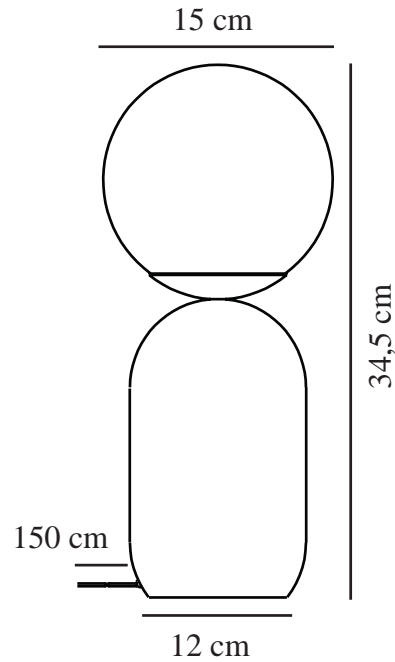

NOTTI | TABLE LAMP | GREEN

2011035023

nordlux®

Voltage (V): 220-240 Volt
IP degree: IP20
Maximum bulb wattage (W): 25W
Class (Class 1, Class 2, Class 3):
Class 2 (Double isolated)
Socket type: E14
Switch placement: On the cable
Parallel connection: False

Primary material: Metal
Secondary material: Glass
Colour of the cable: White
Length of the cable (cm): 150
Surface material of the cable:
Textile
Is the cable replaceable: False
Colour: Green

Height (cm): 34.5
Width (cm): 15
Shade Diameter (cm): 15
Outdoor base dimension (cm): 12
Length (cm): 15

EAN: 5704924011597
TUN: 2276942
Item Number: 2011035023
Pcs Per Master Carton: 3

Sales Box Height (cm): 37.5
Sales Box Width(cm): 16
Sales Box Depth (cm): 16
Sales Box Volume m³ : 0.0096
Product net weight (kg): 1

- Organic shape and Nordic design expression • Opal white, mouth blown glass and matte metal
- Cosy and diffused light

Notti has an organic and harmonic shape in a light, Nordic design expression. Here simplicity and softness is key - the rounded, matte base is a nice contrast to the white opal glass dome that contributes to visual volume and a soft glare-free light.