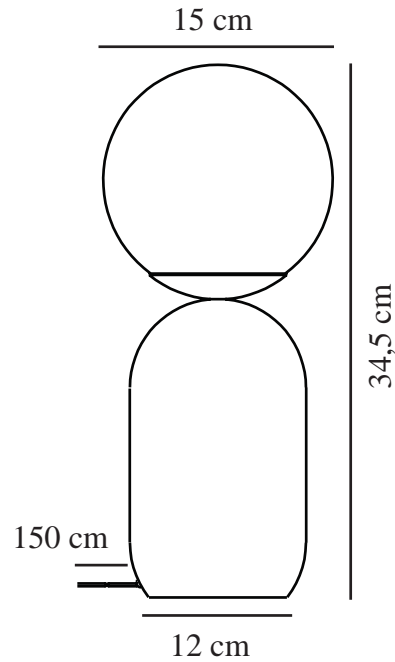

NOTTI | TABLE LAMP | TERRACOTTA

2011035059

nordlux®

Voltage (V): 220-240 Volt
IP degree: IP20
Maximum bulb wattage (W): 25W
Class (Class 1, Class 2, Class 3):
Class 2 (Double isolated)
Socket type: E14
Switch placement: On the cable
Parallel connection: False

Primary material: Metal
Secondary material: Glass
Colour of the cable: White
Length of the cable (cm): 150
Surface material of the cable:
Textile
Is the cable replaceable: False
Colour: Terracotta

Height (cm): 34.5
Width (cm): 15
Shade Diameter (cm): 15
Outdoor base dimension (cm): 12
Length (cm): 15

EAN: 5704924011603
TUN: 2276959
Item Number: 2011035059
Pcs Per Master Carton: 3

Sales Box Height (cm): 37.5
Sales Box Width(cm): 16
Sales Box Depth (cm): 16
Sales Box Volume m³ : 0.0096
Product net weight (kg): 1

- Organic shape and Nordic design expression • Opal white, mouth blown glass and matte metal
- Cosy and diffused light

Notti has an organic and harmonic shape in a light, Nordic design expression. Here simplicity and softness is key - the rounded, matte base is a nice contrast to the white opal glass dome that contributes to visual volume and a soft glare-free light.