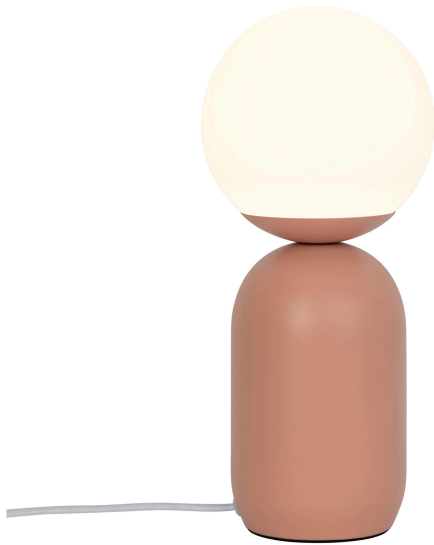

NOTTI | TABLE LAMP | TERRACOTTA

2011035059

nordlux®

Voltage (V): 220-240 Volt
IP degree: IP20
Maximum bulb wattage (W): 25W
Class (Class 1, Class 2, Class 3):
Class 2 (Double isolated)
Socket type: E14
Switch placement: On the cable
Parallel connection: False

Primary material: Metal
Secondary material: Glass
Colour of the cable: White
Length of the cable (cm): 150
Surface material of the cable:
Textile
Is the cable replaceable: False
Colour: Terracotta

Height (cm): 34.5
Width (cm): 15
Shade Diameter (cm): 15
Outdoor base dimension (cm): 12
Length (cm): 15

- Organic shape and Nordic design expression • Opal white, mouth blown glass and matte metal
- Cosy and diffused light

Notti has an organic and harmonic shape in a light, Nordic design expression. Here simplicity and softness is key - the rounded, matte base is a nice contrast to the white opal glass dome that contributes to visual volume and a soft glare-free light.

The glass in this lamp is mouth-blown and has been individually hand crafted. Due to this unique process, air bubbles may appear in the glass and the thickness of the glass can also vary. This gives the glass its character and vivid appearance.