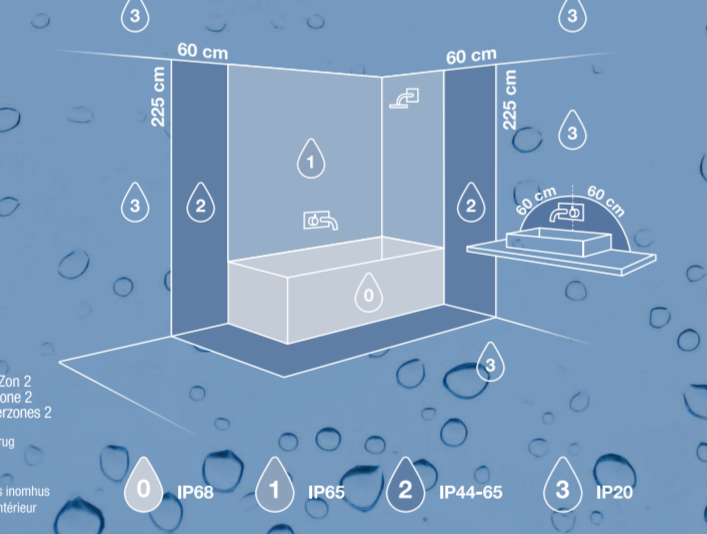

**OJA 29 IP54
SCENE SELECT**

- **IP54** Double isolation (4 II) Double insulation Double insulation Double protection Klasse II geschützte Isolation
- **FIXED LED** Fixed LED
- **220-240V** 220-240V
- **Zone 2** Zone 2
- **CE** CE
- **UK** UK
- **CA** CA
- **FR** FR

ENERGY LABEL
Nordlux 2015026133
A B C D E F G
15 kWh/1000h

ENERGY LABEL
Nordlux 2015026133
A B C D E F G
15 kWh/1000h

LED 14,5W
1600 LUMEN
PLEASE NOTE LED MODULE IS FIXED IN LAMP
3000 4000 KELVIN
MOODMAKER™ SCENE SELECT
30000 HOURS
Ra 80
www.nordlux.com

nordlux®
BATHROOM

nordlux®
BATHROOM
DETACHABLE CHROME RING