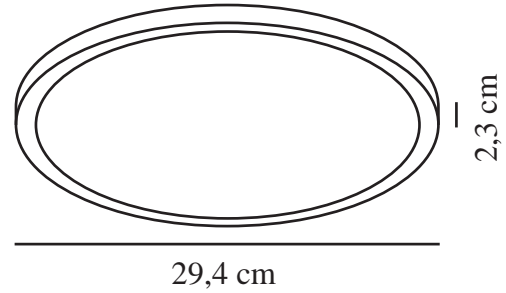

OJA SMART 29 | CEILING LIGHT | BLACK

2015036103

nordlux®