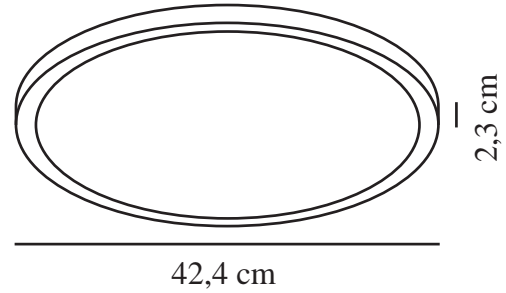

OJA SMART 42 | CEILING LIGHT | BLACK

2015136103

nordlux®