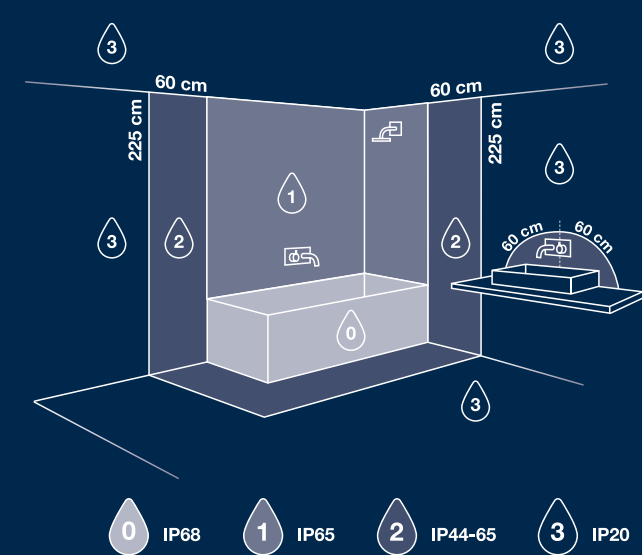

1 IP68 2 IP65 3 IP44-65 4 IP20

nordlux®

nordlux®

nordlux®

nordlux®