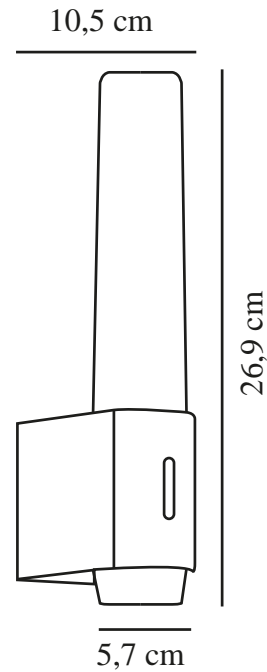

HELVA DOUBLE BASIC | WALL LIGHT | WHITE

2015311001

nordlux®

Voltage (V): 230 Volt
IP degree: IP44
Class (Class 1, Class 2, Class 3):
Class 2 (Double isolated)
Socket type: LED Module

Primary material: Plastic
Secondary material: Plastic
Colour: White

Width (cm): 5.7
Length (cm): 42.5
EAN: 5704924002571
TUN: 2113338
Item Number: 2015311001
Pcs Per Master Carton: 3
Sales Box Height (cm): 6

Sales Box Width(cm): 14
Sales Box Depth (cm): 43
Sales Box Volume m³ : 0.0036
Product net weight (kg): 0.48

Brightness of light (Lumen): 900
Colour temperature (Kelvin): 3000
Ra-value : 90
Lifetime (hours): 25000
Energy class: F
Actual watt (W): 9

- Cabinet bracket included
- Vertical and horizontal installation possible
- 5-year LED guarantee

Helva Double Basic is a modern and minimalistic wall lamp with integrated LED that with its high IP degree, IP44, is suitable for humid areas such as the bathroom.

The wall lamp emits a beautiful and natural light, RA90, that is turned on and off using the wall switch. Helva Double Basic can both be installed vertically and horizontally which allows you to frame all the sides of your mirror to create the perfect lighting. However, if you prefer mounting the lamp on a cabinet this can easily be done thanks to the included cabinet bracket.