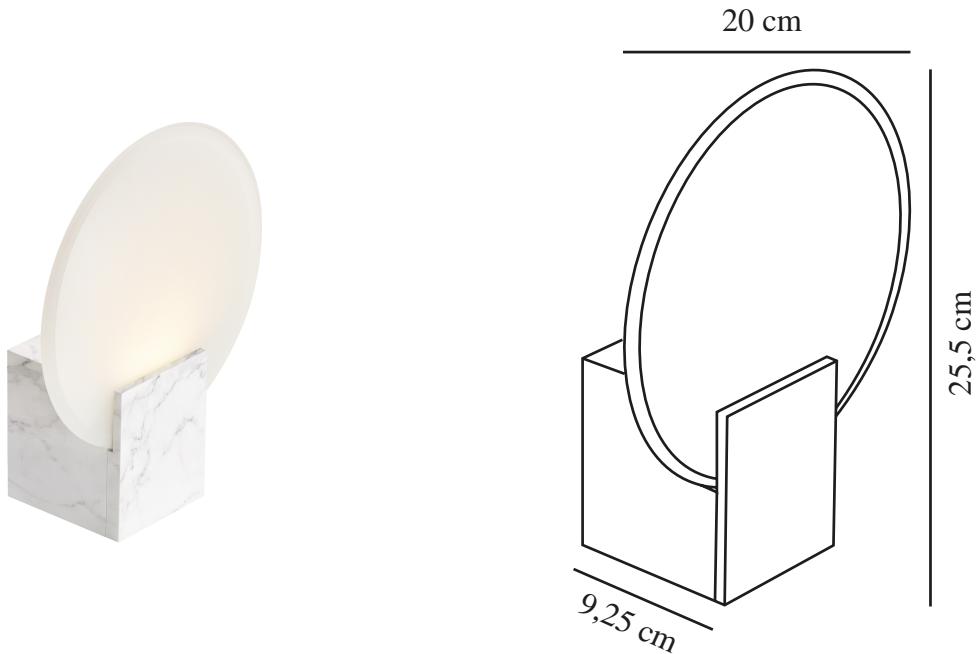

HESTER | WALL LIGHT | MARBLE

2015391020

nordlux®

Voltage (V): 230 Volt
IP degree: IP44
Class (Class 1, Class 2, Class 3):
Class 2 (Double isolated)
Socket type: LED Module

Primary material: Plastic
Secondary material: Glass
Colour: Marble

Height (cm): 25.5
Width (cm): 9.25
Length (cm): 20
EAN: 5704924005923
TUN: 2358784
Item Number: 2015391020
Pcs Per Master Carton: 3
Sales Box Height (cm): 11

Sales Box Width(cm): 22
Sales Box Depth (cm): 22
Sales Box Volume m³ : 0.0053
Product net weight (kg): 0.58

Hester is a modern and dimmable wall lamp where the shade is beautifully made out of tempered frosted cut glass. The combination of the high degree of protection, IP44, and the integrated 3-step dimmable Moodmaker™ makes Hester perfect for creating lighting in the bathroom.