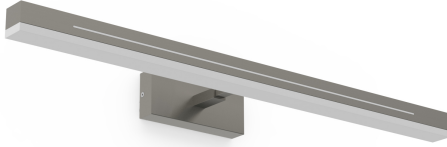

OTIS 60 | WALL LIGHTING | BRUSHED NICKEL

2015411055

nordlux®

Voltage (V): 230 Volt
IP degree if the fixture includes
two types of IP degree: IP44
Class (Class I, Class II, Class III):
Class 2 (Double isolated)
Lampholder type (eg, E27/E14,
etc): LED Module

Primary material: Aluminium
Secondary material: Plastic

Color: Brushed Nickel

Height (cm): 7.2
Width (cm): 14.6
Length (cm): 60
Projection (cm): 7.2

EAN: 5704924002731
TUN: 2113363
Item Number: 2015411055
Pcs Per Master Carton: 3

Sales Box Height (cm): 15.6
Sales Box Width(cm): 7.6
Sales Box Depth (cm): 60.8
Sales Box Volume m³ : 0.0072
Net weight of the luminaire (kg):
0.82

Useful Lumen (lm): 1650
Color Temperature (K): 3000
Ra-value : 90
Lifetime (h): 25000
Spread Angle (°) (beam angle of
luminaire): 0
Candela (cd) (for directional
lamp only): 0
Energy Class: F

- 2-Step MOODMAKER by wall switch: 100%-night light • Materialmix opalized glass, leather and metal
- Cabinet bracket included • 2-Step MOODMAKER by wall switch: 100%-night light

Otis is an elegant wall lamp that is perfect for the use in the bathroom due to its high degree of protection, IP44. Otis equipped with a 2 step-Moodmaker and can be installed both vertically and horizontally – making it perfect for your personal light wishes.

The 2-step Moodmaker allows you with one click on the standard wall switch to create natural light at a 100% brightness. While clicking another time enables a comfortable night light that will not completely wake you up when going to the bathroom during the night. Otis is a very practical lamp as it has a rotating reflector and an adjustable depth but also a memory and reset function that will remember your preference after having turned the light off/on five times. Moreover, a cabinet bracket is included which makes it easy to mount Otis on a cabinet.

www.nordlux.com