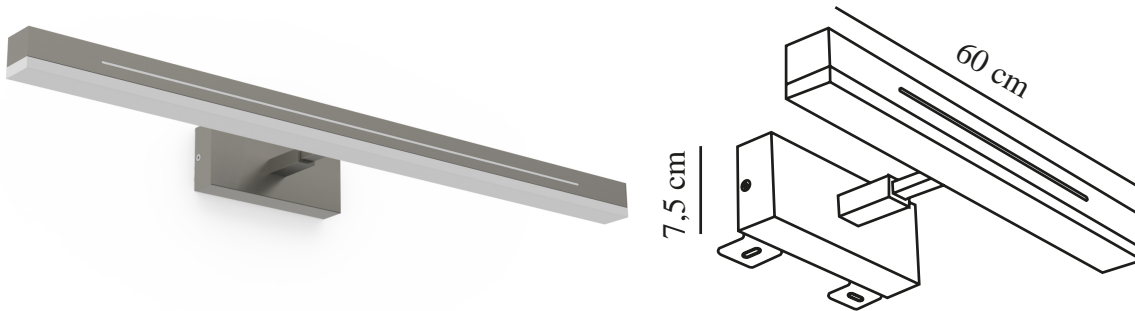

# OTIS 60 | WALL LIGHT | BRUSHED NICKEL

2015411055

nordlux®

Voltage (V): 230 Volt

IP degree: IP44

Class (Class 1, Class 2, Class 3):

Class 2 (Double isolated)

Socket type: LED Module

Primary material: Aluminium

Secondary material: Plastic

Colour: Brushed Nickel

Height (cm): 7.2

Width (cm): 60

EAN: 5704924002731

TUN: 2113363

Item Number: 2015411055

Pcs Per Master Carton: 3

Sales Box Height (cm): 15.6

Sales Box Width(cm): 7.6

Sales Box Depth (cm): 60.8

Sales Box Volume m<sup>3</sup> : 0.0072

Product net weight (kg): 0.82

Brightness of light (Lumen): 1650

Otis is an elegant wall lamp that is perfect for the use in the bathroom due to its high degree of protection, IP44. Otis equipped with a 2 step-Moodmaker™ and can be installed both vertically and horizontally – making it perfect for your personal light wishes.