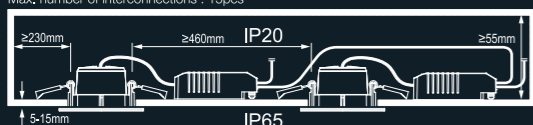

**MAHI IP65
3-STEP-DIM**

Item N°: 2015430155 Db: 2113378

Max. number of interconnections : 15pcs

**nordlux®
BATHROOM**

IP65	FIXED LED	220-240V	Må ikke indbygges direkte i isolering Do not build directly into insulation Für into bygges creek in Isolierungen Pas directement dans l'isolament Kan niet rechtstreeks in isolatie worden ingebouwd
			LED 8,5W
			3000 KELVIN
			20000 HOURS
			Ra 80
			ENERGY LABEL

PLEASE NOTE LED MODULE IS FIXED IN LAMP

5 YEAR LED GUARANTEE

3000 KELVIN

20000 HOURS

Ra 80

ENERGY LABEL

www.nordlux.com

Nordlux AS - Bævre Havnepste 34 DK-9000 Aalborg

5 704924 002779

**nordlux®
BATHROOM**

ENERGY LABEL

Nordlux
2015430155

A
B
C
D
E
F
G

9 kWh/1000h

2019/2015

**nordlux®
BATHROOM**

**MAHI IP65
3-STEP-DIM**

Item N°: 2015430155
Db: 2113378
Børstet nikkel/Gebürsteter Nickel
Brushed nickel/Borstet nickel
Nickel brossé/Geborsteld staal

**nordlux®
BATHROOM**

5 YEAR LED GUARANTEE

BATHROOM SAFE

BEAM ANGLE 100°

621 345/230 LUMEN 120° 8,5W

MEMORY/RESET FUNCTION

PARALLEL CONNECTION

3000 KELVIN

3-STEP MOODMAKER™ DIMMER

1ST CLICK ON 100% on 621lm

2ND CLICK ON 55% on 349lm

3RD CLICK ON 35% on 230lm

WORKS WITH A NORMAL WALL SWITCH

BATHE IN LIGHT

**MAHI IP65
3-STEP-DIM**

ENERGY LABEL

Nordlux
2015430155

A
B
C
D
E
F
G

9 kWh/1000h

2019/2015

**nordlux®
BATHROOM**

ENERGY LABEL

Nordlux
2015430155

A
B
C
D
E
F
G

9 kWh/1000h

2019/2015

Height x Width x Depth COLOR BOX (CM)	NET WEIGHT COLOR BOX (KG)
13x13x6.5 CM	0.042 KG
GROSS WEIGHT COLOR BOX (KG)	VOLUME COLOR BOX (CBM)
0.2887 KG	0.00110 CBM

AAD: 30092021 YK

Nordlux UK
Unit 22, Deanfield Court
BB7 1QS Clitheroe Lancashire
01200422777