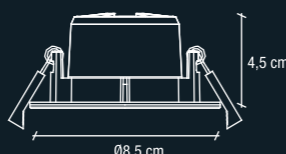

**MAHI IP65
3-STEP-DIM**

Item N°: 2015430155 Db: 2113378

Max. number of interconnections : 15pcs

**nordlux®
BATHROOM**

IP65	FIXED LED	220-240V	Må ikke indbygges direkte i isolering Do not build directly into insulation Für into bygges creek in Isolierungen Pas directement dans l'isolament Kan niet rechtstreeks in isolatie worden ingebouwd
			LED 8,5W
			3000 KELVIN
			20000 HOURS
			Ra 80
			ENERGY LABEL

PLEASE NOTE LED MODULE IS FIXED IN LAMP

5 YEAR LED GUARANTEE

3000 KELVIN

20000 HOURS

Ra 80

ENERGY LABEL

www.nordlux.com

Nordlux AS - Bævre Havnepste 34 DK-9000 Aalborg

5 704924 002779

**nordlux®
BATHROOM**

ENERGY LABEL

Nordlux
2015430155

A
B
C
D
E
F
G

9 kWh/1000h

2019/2015

**nordlux®
BATHROOM**

**MAHI IP65
3-STEP-DIM**

Item N°: 2015430155
Db: 2113378
Børstet nikkel/Gebürsteter Nickel
Brushed nickel/Borstet nickel
Nickel brossé/Geborsteld staal

**nordlux®
BATHROOM**

5 YEAR LED GUARANTEE

BATHROOM SAFE

BEAM ANGLE 100°

621 345/230 LUMEN 120° 8,5W

MEMORY/RESET FUNCTION

PARALLEL CONNECTION

3000 KELVIN

3-STEP MOODMAKER™ DIMMER

1ST CLICK ON 100% on 621lm

2ND CLICK ON 55% on 349lm

3RD CLICK ON 35% on 230lm

WORKS WITH A NORMAL WALL SWITCH

BATHE IN LIGHT

**MAHI IP65
3-STEP-DIM**

ENERGY LABEL

Nordlux
2015430155

A
B
C
D
E
F
G

9 kWh/1000h

2019/2015

**nordlux®
BATHROOM**

ENERGY LABEL

Nordlux
2015430155

A
B
C
D
E
F
G

9 kWh/1000h

2019/2015

Height x Width x Depth COLOR BOX (CM)	NET WEIGHT COLOR BOX (KG)
13x13x6.5 CM	0.042 KG
GROSS WEIGHT COLOR BOX (KG)	VOLUME COLOR BOX (CBM)
0.2887 KG	0.00110 CBM

AAD: 30092021 YK

Nordlux UK
Unit 22, Deanfield Court
BB7 1QS Clitheroe Lancashire
01200422777