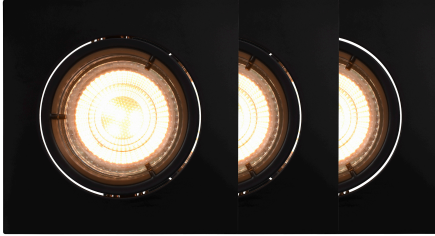

# SMART LIGHT | DOWNLIGHT/RECESSED | BLACK nordlux®

2015680103

Voltage (V): 230 Volt  
IP degree if the fixture includes  
two types of IP degree: IP20  
Class (Class I, Class II, Class III):  
Class 2 (Double isolated)  
Lampholder type (eg, E27/E14,  
etc): GU10

Sales Box Depth (cm): 13  
Sales Box Volume m<sup>3</sup> : 0.0027  
Net weight of the luminaire (kg):  
0.501

Useful Lumen (lm): 380  
Color Temperature (K): 2200-  
6500  
Ra-value : 80  
Lifetime (h): 15000  
Spread Angle (°) (beam angle of  
luminaire): 36  
Candela (cd) (for directional  
lamp only): 0  
Energy Class: F

• **Twist-lock for easy mounting of smart bulbs** • **Bluetooth connection to Nordlux SmartLight**

• **Retrofit smart GU10 bulb included** • **Twist-lock for easy mounting of smart bulbs**

Carina is a retrofit downlight for indoor use with a die-cast frame and a Smart Light Bulb. Carina is quick and easy to assemble via a screwless connector and twist-lock system.

The square architectural design of Carina downlight is integrated with the newest Bluetooth Mesh technology allowing you to easily turn on and off the light using your mobile device. No matter whether you are inside or outside the Bluetooth will allow for a stable communication between your light and device.