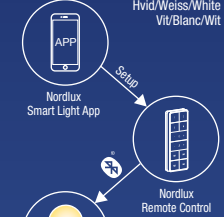

IP class IP20
Bluetooth 5.0 (Mesh)
Battery Button Battery CR2450 3V

PHYSICAL RESET:
Press the Reset Button 3 times, interval 2 secs.

SETTING MODE:
Long press the Reset Button for 5 secs.

www.nordlux.com
Nordlux A/S · Østre Havnegade 34 · DK-9000 Aalborg

AAD: 12082020 YK

5 704924 003011

RoHS

www.nordlux.com/safedisip/dk
www.nordlux.com/safedisip/de
www.nordlux.com/safedisip/uk
www.nordlux.com/safedisip/se
www.nordlux.com/safedisip/fr
www.nordlux.com/safedisip/nl

GET IT ON
Google Play
Min. Android® 6.0

Download on the
App Store
Min. iOS 11

SMART LIGHT

nordlux®
Bluetooth®

nordlux®
Bluetooth®

nordlux®
Bluetooth®