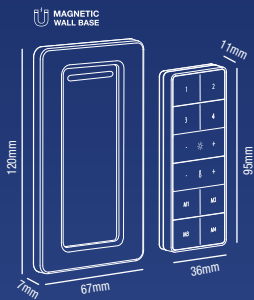

SMART LIGHT REMOTE CONTROL

Item number: 2015700001
Db: 2116100
Hvid/Weiss/White
Vit/Blanc/Wit