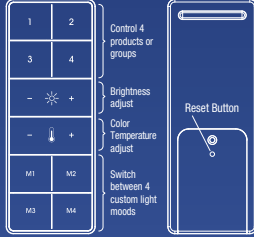

IP class IP20
Bluetooth 5.0 (Mesh)
Battery Button Battery CR2450 3V

PHYSICAL RESET:
Press the Reset Button 3 times, interval 2 secs.

SETTING MODE:
Long press the Reset Button for 5 secs.

www.nordlux.com
Nordlux A/S · Østre Havnegade 34 · DK-9000 Aalborg

AAD: 12082020 YK

5 704924 003011

RoHS

www.nordlux.com/safedisip/dk
www.nordlux.com/safedisip/de
www.nordlux.com/safedisip/uk
www.nordlux.com/safedisip/se
www.nordlux.com/safedisip/fr
www.nordlux.com/safedisip/nl

GET IT ON
Google Play
Min. Android® 6.0

Download on the
App Store
Min. iOS 11

SMART LIGHT

nordlux®
Bluetooth®

nordlux®
Bluetooth®

nordlux®
Bluetooth®