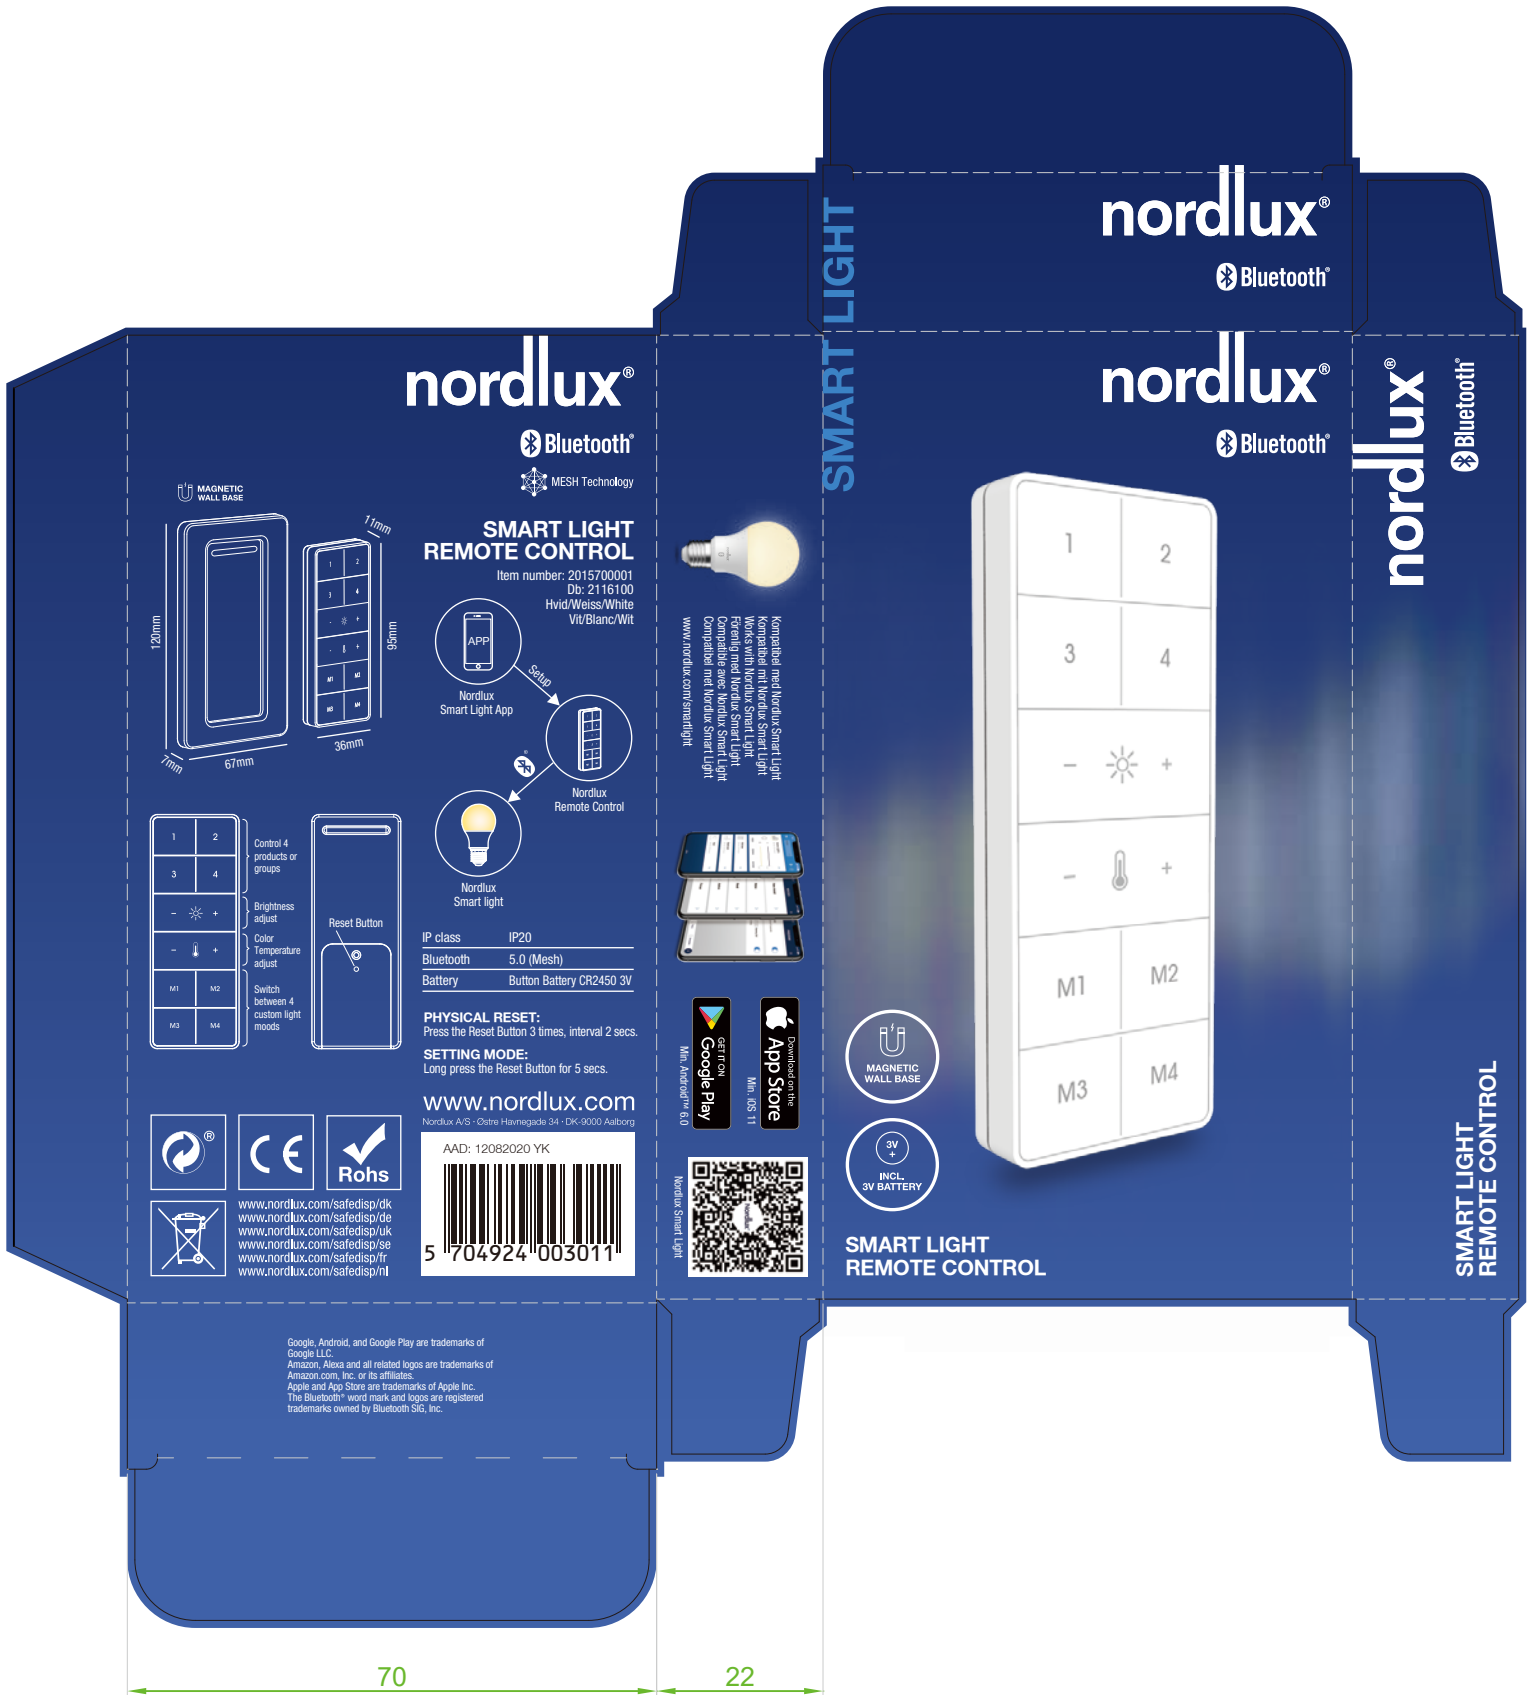

350g灰底白板纸 70×22×128mm

nordlux®

Bluetooth®
MESH Technology