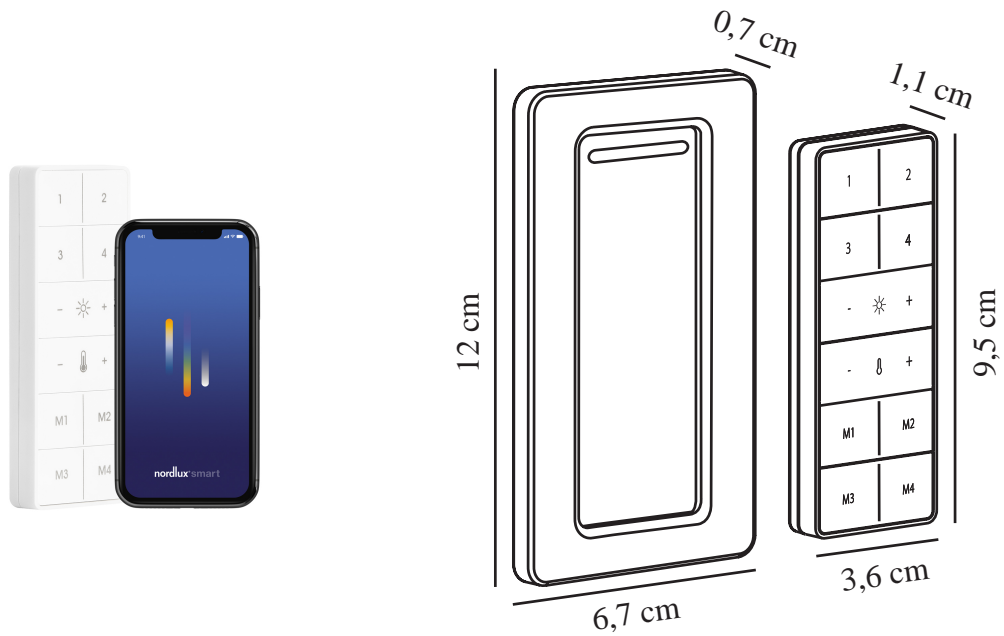

SMART | REMOTE CONTROL | WHITE

2015700001

nordlux®

Voltage (V): 220-240 Volt

IP degree: IP20

Class (Class 1, Class 2, Class 3):

Class 3 (12V)

Parallel connection: False

Primary material: Plastic

Colour: White

Height (cm): 6.7

Width (cm): 1.46

Lenght (cm): 12

EAN: 5704924003011

TUN: 2116100

Item Number: 2015700001

Pcs Per Master Carton: 6

Sales Box Height (cm): 6.9

Sales Box Width(cm): 2.2

Sales Box Depth (cm): 12.3

Sales Box Volume m³ : 0.0002

Product net weight (kg): 0.078

- With the Smart Light Remote Control you will have easy control over your Smart Light set-up.