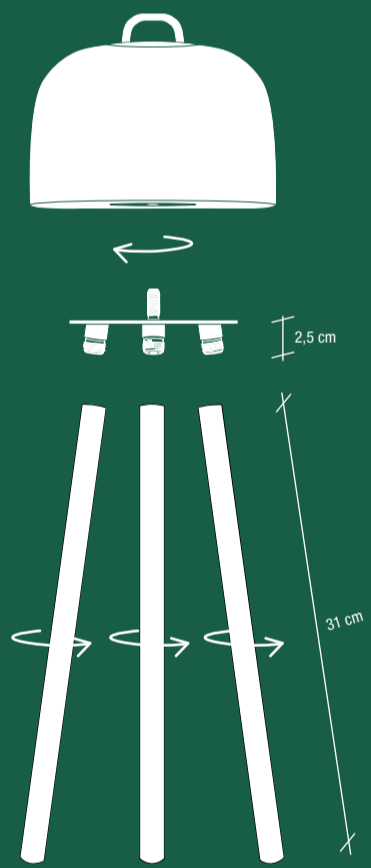

www.nordlux.com

KETTLE 22
2018003003
INCL. STRAP

KETTLE 36
2018013003
INCL. STRAP

KETTLE SPIKE
METAL 2018028003

KETTLE TRIPOD 31
METAL 2018035003
OAK 2018035014

KETTLE TRIPOD 110
METAL 2018044003
OAK 2018044014

MANY PLACEMENT OPTIONS

nordlux®
KETTLE TRIPOD 31 METAL
Dessin: 2018035003
Dø: 2079688
Sort/schwarz
Black/Svart
Noir/Zwart