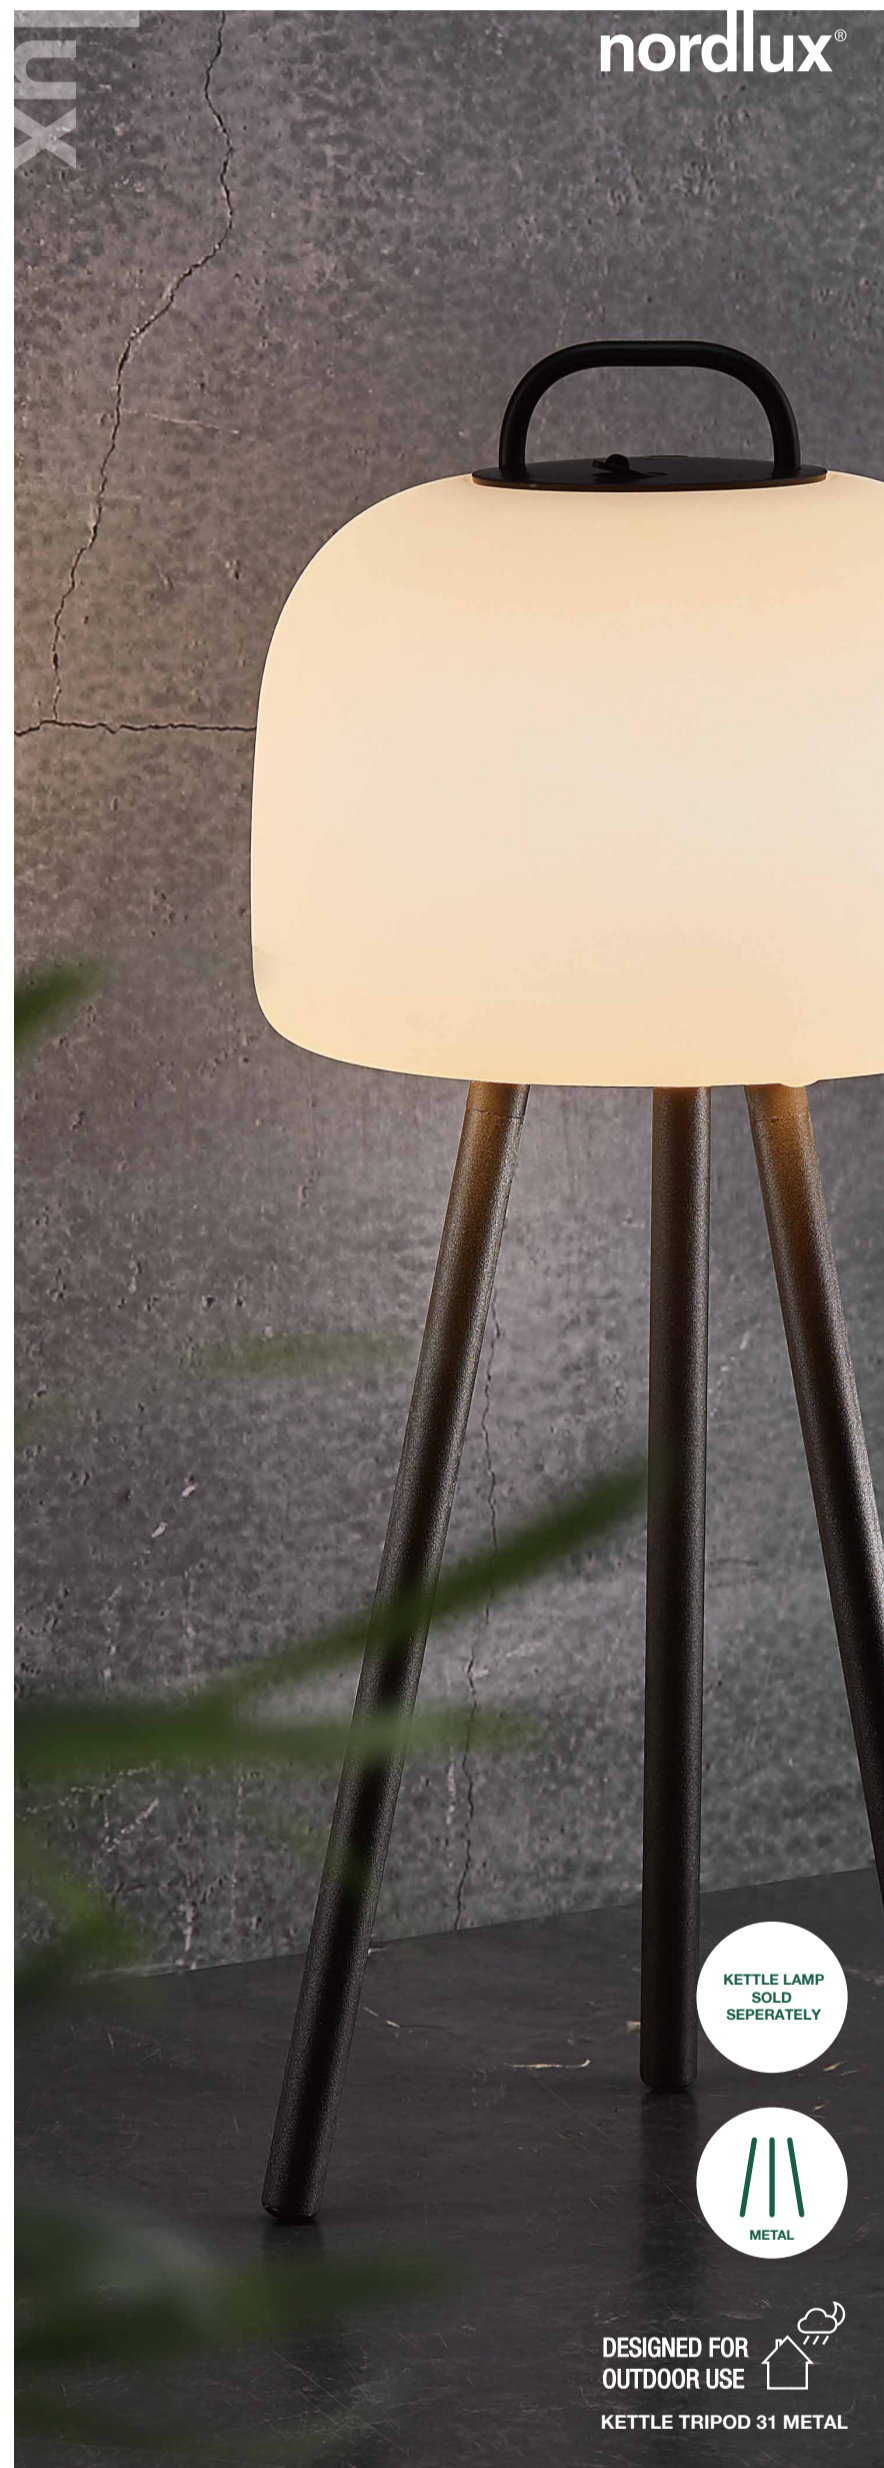

KETTLE LAMP
SOLD
SEPARATELY

DESIGNED FOR
OUTDOOR USE
KETTLE TRIPOD 31 METAL

TAKE ME ANYWHERE
PATENTED DANISH DESIGN

AAD: 12092019 XY