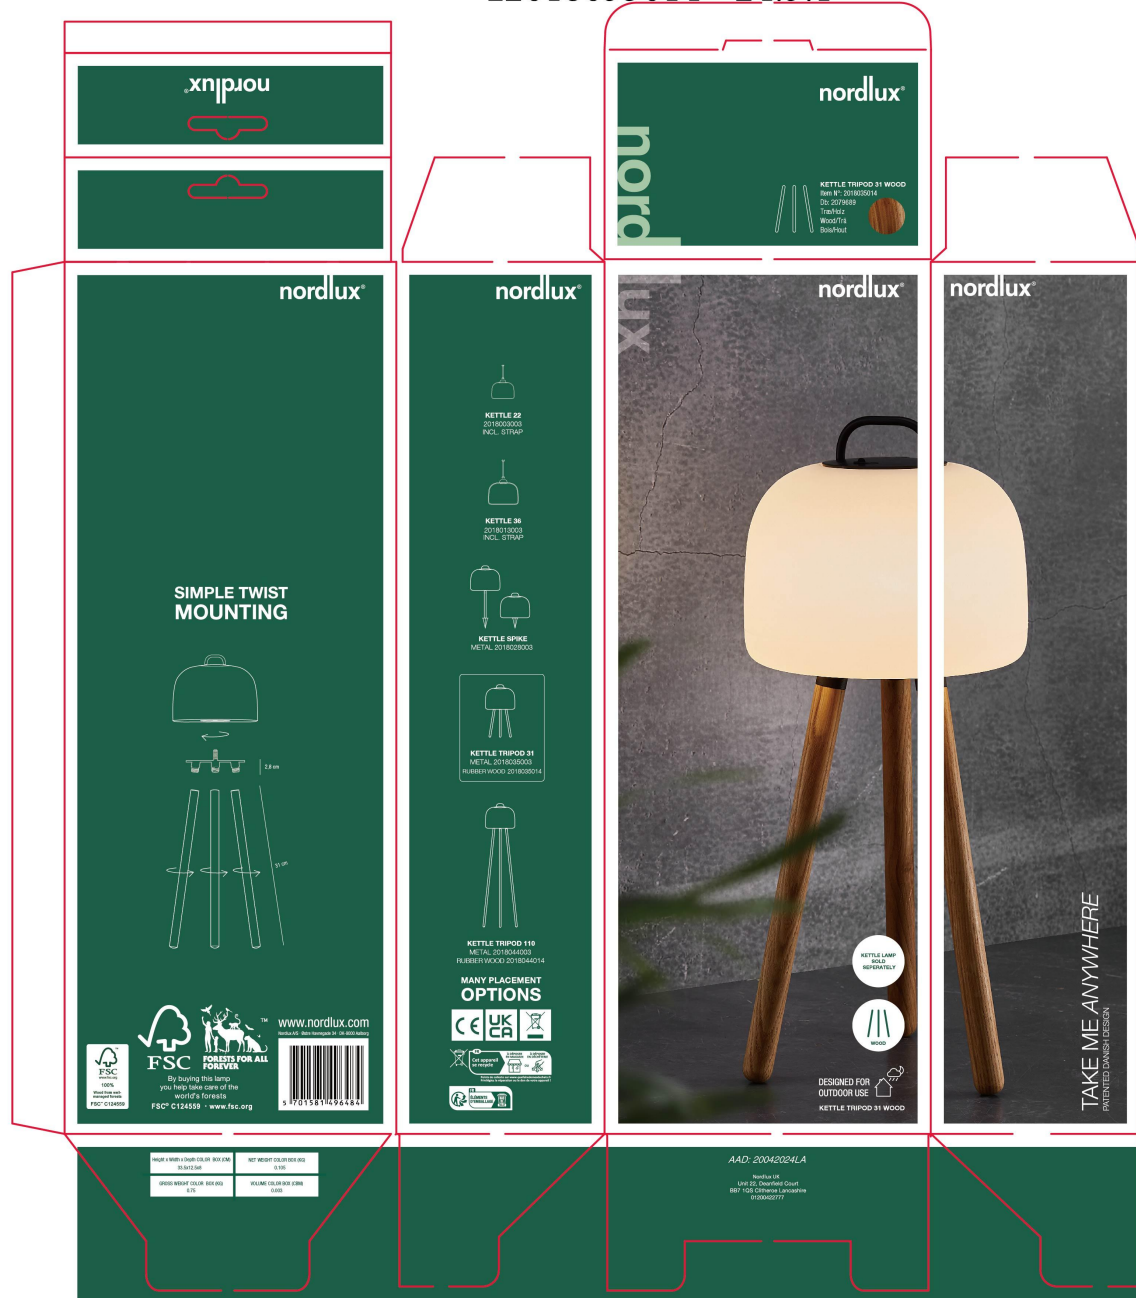

125x80x335mm

z2018035014 -24.3.1

nordlux

nordlux

nordlux

KETTLE TRIPOD 31 WOOD
 Item #: Z2018035014
 Dc: 20174893
 Trade No:
 Wood/714
 Box/1404

nordlux

SIMPLE TWIST MOUNTING

2.8 cm
 31 cm

FSC
 FORESTS FOR ALL FOREVER
 By buying this lamp you help take care of the world's forests.
 FSC® C124559 www.fsc.org

www.nordlux.com

5 701581 294844

nordlux

KETTLE 22
 2018020003
 PCL, 51744P

KETTLE 36
 2018015000
 PCL, 01999P

KETTLE 6PKG
 METAL, 2018030003

KETTLE TRIPOD 31
 METAL, 2018030003
 RUBBER WOOD, 2018030114

KETTLE TRIPOD 110
 METAL, 2018040003
 RUBBER WOOD, 2018040114

MANY PLACEMENT OPTIONS