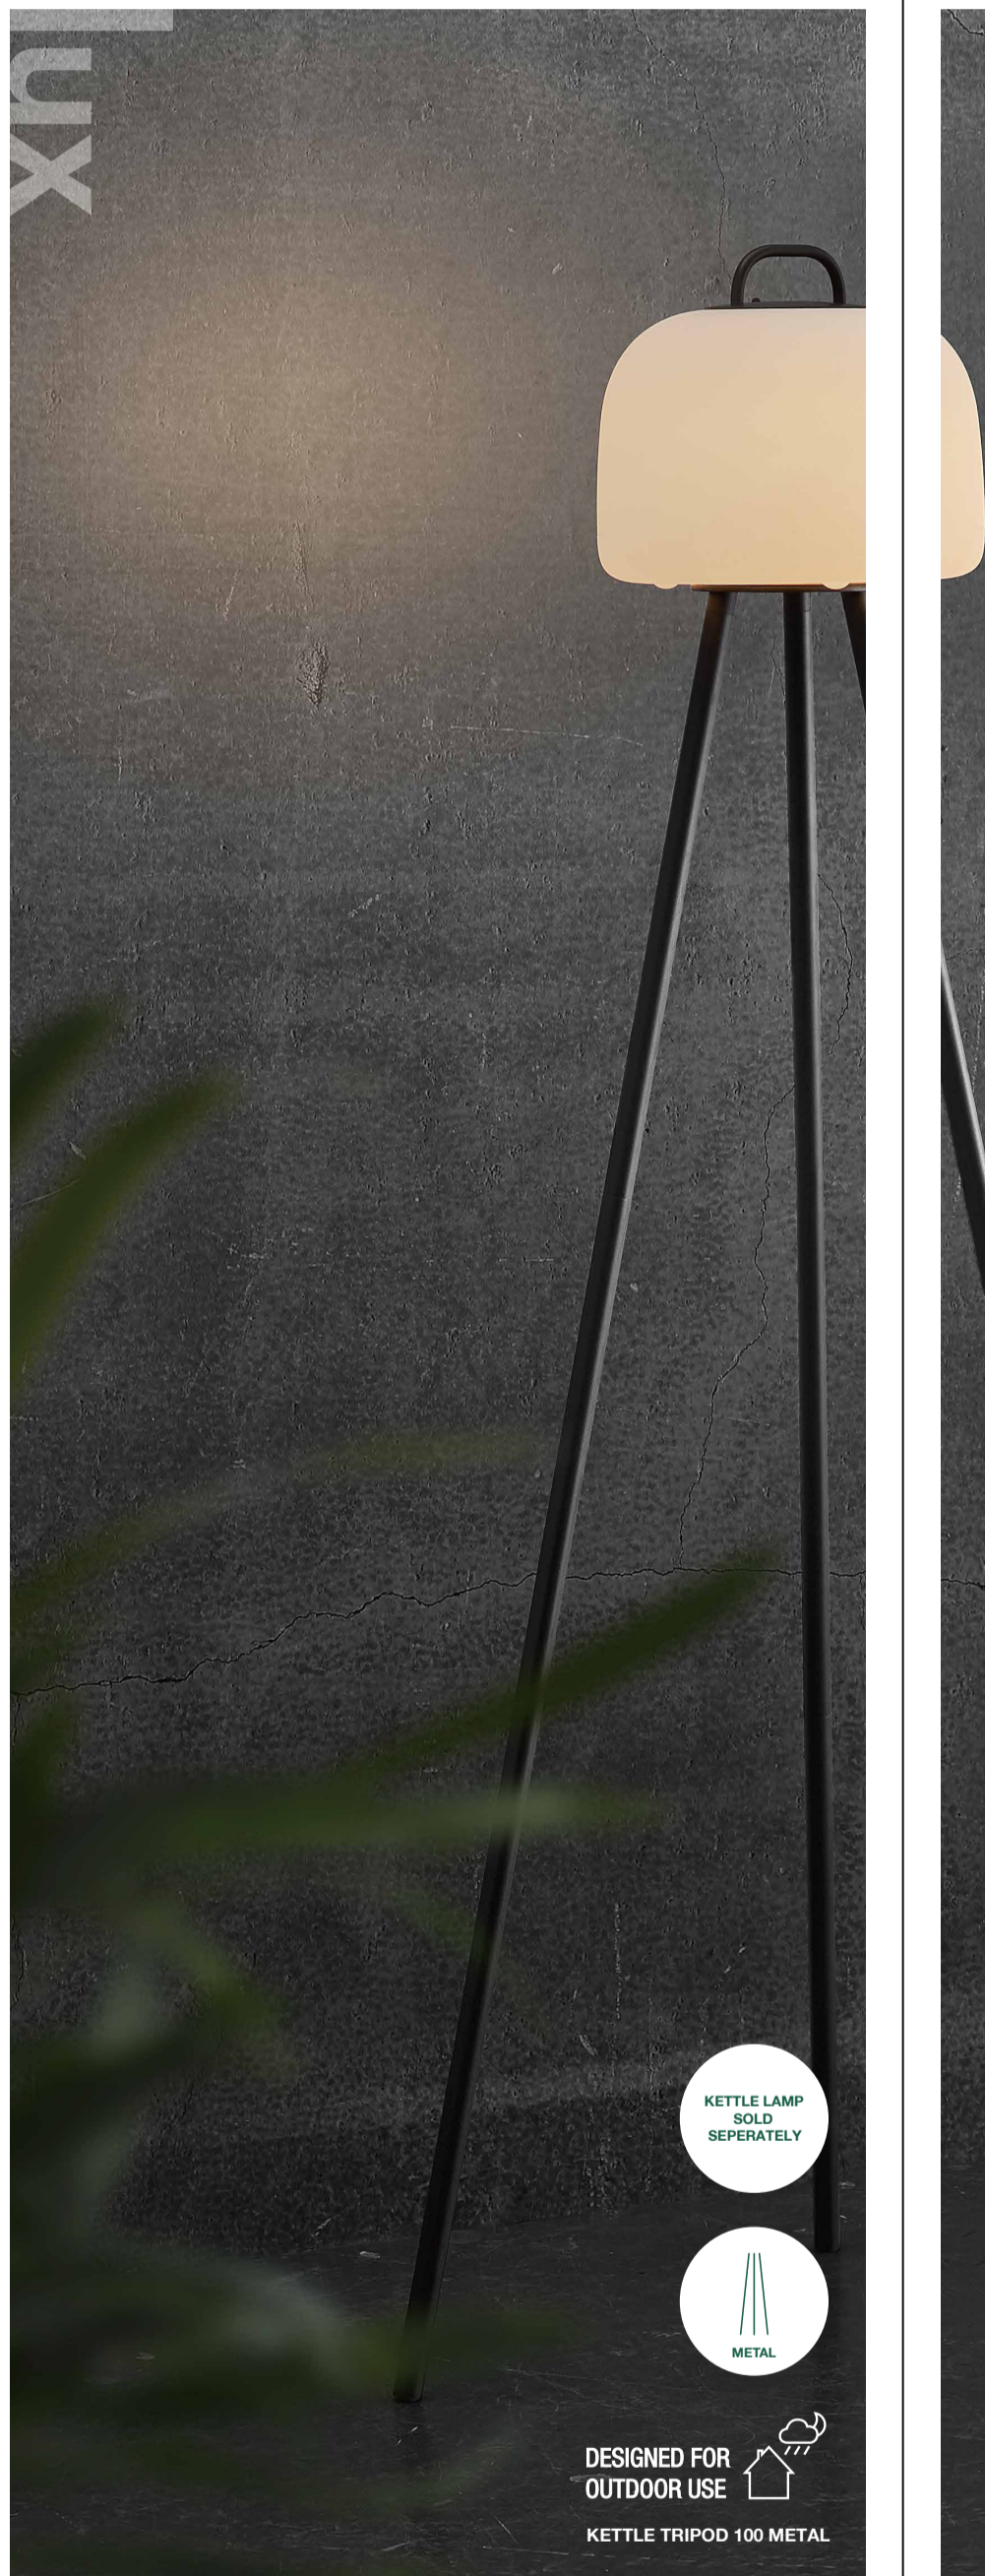

125x60x355mm

nordlux®

nordlux®
KETTLE TRIPOD 100 METAL
Dessin: 2018044003
Db: 2079690
Sort/schwarz
Black/Svart
Noir/Zwart

nordlux®

SIMPLE TWIST MOUNTING

www.nordlux.com
Nordlux A/S · Østre Havnegade 34 · DK-9000 Aalborg

5 701581 496583

nordlux®

KETTLE 22
2018003003
INCL. STRAP

KETTLE 36
2018013003
INCL. STRAP

KETTLE SPIKE
METAL 2018028003

KETTLE TRIPOD 31
METAL 2018035003
OAK 2018035014

KETTLE TRIPOD 110
METAL 2018044003
OAK 2018044014

MANY PLACEMENT
OPTIONS

KETTLE LAMP
SOLD
SEPARATELY

METAL

DESIGNED FOR
OUTDOOR USE
KETTLE TRIPOD 100 METAL

TAKE ME ANYWHERE
PATENTED DANISH DESIGN

AAD: 12092019 XY