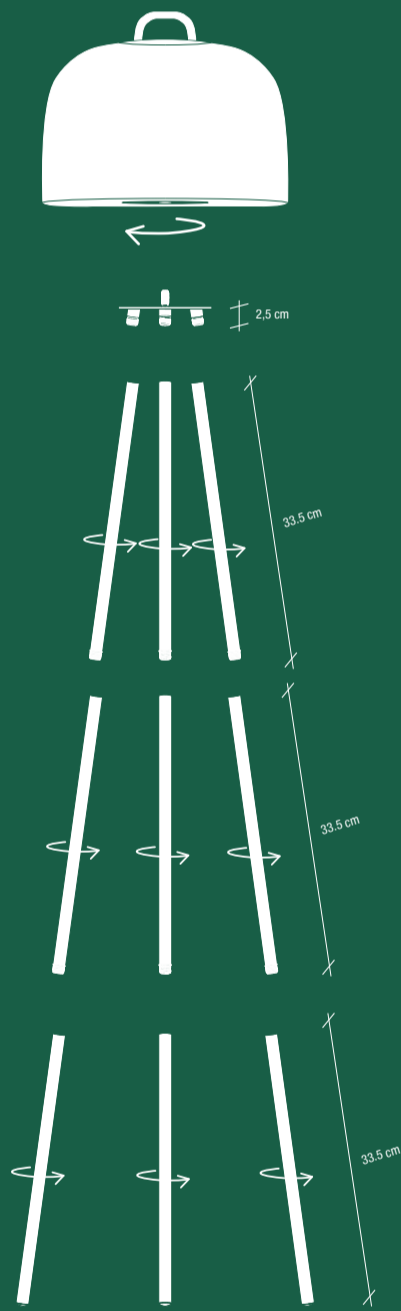

125x60x355mm

nordlux®

nordlux®
KETTLE TRIPOD 100 METAL
Dessin: 2018044003
Db: 2079690
Sort/schwarz
Black/Svart
Noir/Zwart

nordlux®

SIMPLE TWIST MOUNTING

www.nordlux.com
Nordlux A/S · Østre Havnegade 34 · DK-9000 Aalborg

5 701581 496583

nordlux®

KETTLE 22
2018003003
INCL. STRAP

KETTLE 36
2018013003
INCL. STRAP

KETTLE SPIKE
METAL 2018028003

KETTLE TRIPOD 31
METAL 2018035003
OAK 2018035014

KETTLE TRIPOD 110
METAL 2018044003
OAK 2018044014

MANY PLACEMENT
OPTIONS

KETTLE LAMP
SOLD
SEPARATELY

METAL

DESIGNED FOR
OUTDOOR USE
KETTLE TRIPOD 100 METAL

TAKE ME ANYWHERE
PATENTED DANISH DESIGN

AAD: 12092019 XY