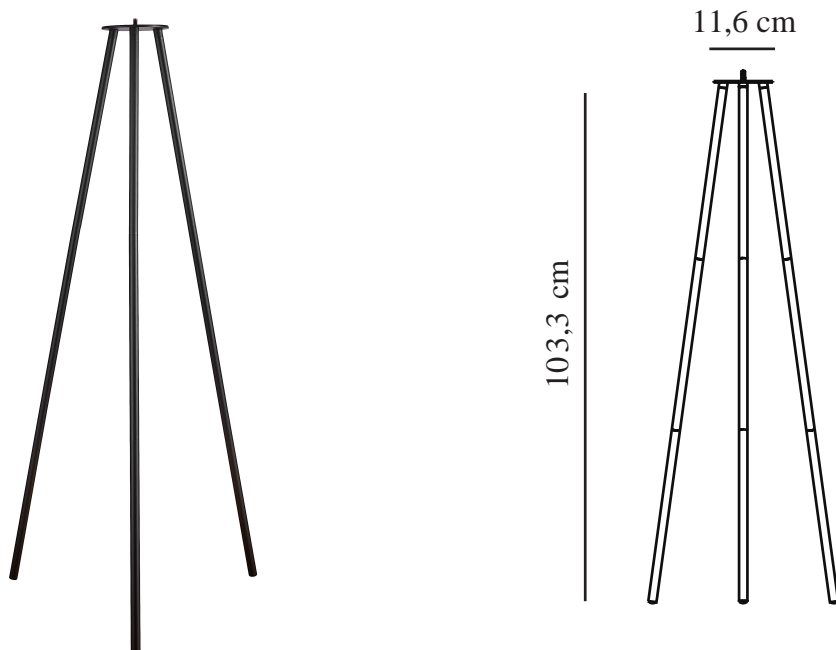

KETTLE TO-GO TRIPOD 110 | BATTERY LIGHT | BLACK

2018044003

nordlux®

Primary material: Metal
Suitable for Seaside: False
Colour: Black

Height (cm): 103.3
Width (cm): 36.7
Tube Diameter (cm): 1.6
Length (cm): 32

Sales Box Height (cm): 35.5
Sales Box Width(cm): 12.5
Sales Box Depth (cm): 6
Sales Box Volume m³ : 0.0027
Product net weight (kg): 1.7

EAN: 5701581496583
TUN: 2079690
Item Number: 2018044003
Pcs Per Master Carton: 3

• Easy twist mount accessory for Kettle luminaire • High tripod turns it into floor lamp

The possibilities are endless with the Kettle series, as you can determine the type of lamp you want with the replaceable accessories. Design and functionality are carefully thought through, so the series beautifully illuminates your everyday life - both inside and outside. Kettle is not only decorative, it also provides a good light, and simultaneously the brightness of the light can be adjusted in three levels. The built-in battery has a durability up to five hours at full power and even longer if the light is turned down to a cosy lighting. The battery is easily charged via the included USB cable.

With this accessory, Kettle is transformed into a beautiful floor lamp with black lacquered metal legs. The lamp is portable and can be used on the terrace or as an ordinary floor lamp in the living room. The accessory fits Kettle 22 and 36 lampshades.