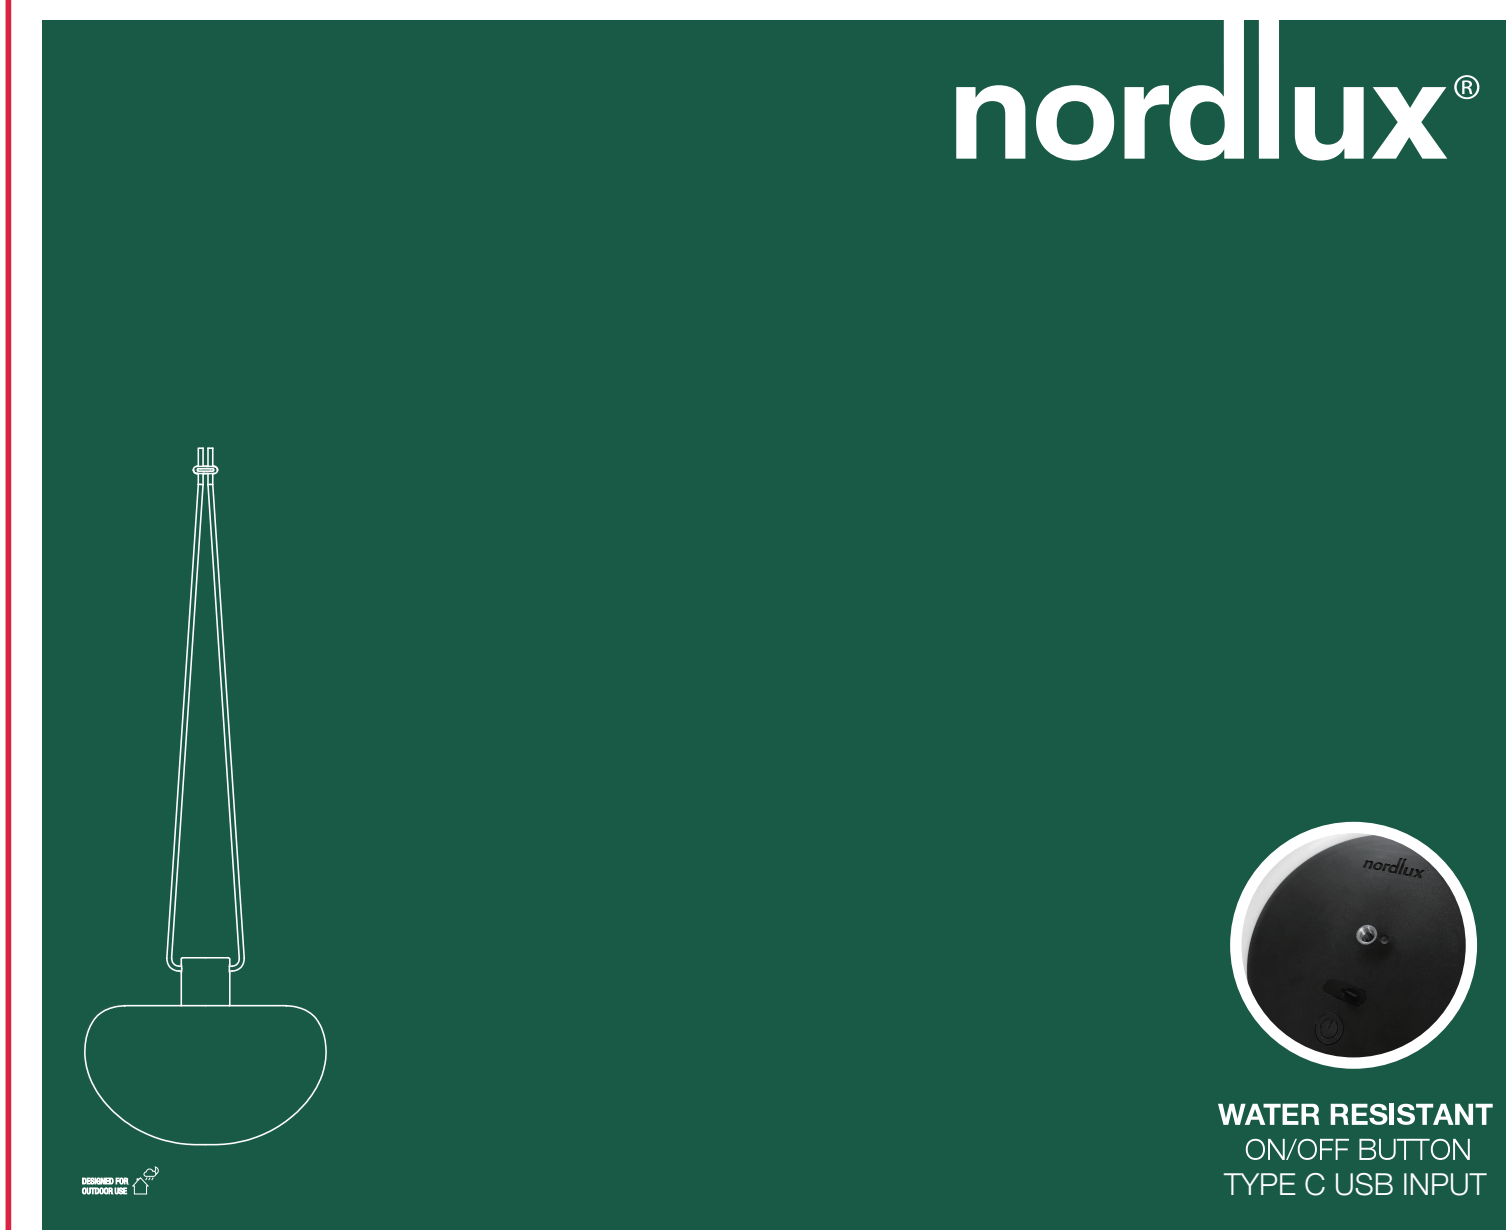

**INCL. CHARGING CABLE** **INCL. LONG-LIFE BATTERY** **IP65 WATER RESISTANT** **WARM WHITE LED 2700 KELVIN** **300 LUMEN OF THE WHOLE LAMP** **550 LUMEN OF LIGHT SOURCE 120°**

**SPONGE 20 PENDANT**

Height x Width x Depth COLOR BOX (CM)	NET WEIGHT COLOR BOX (KG)
17x20.5x20.5	0.16
GROSS WEIGHT COLOR BOX (KG)	VOLUME COLOR BOX (CBM)
0.77	0.007