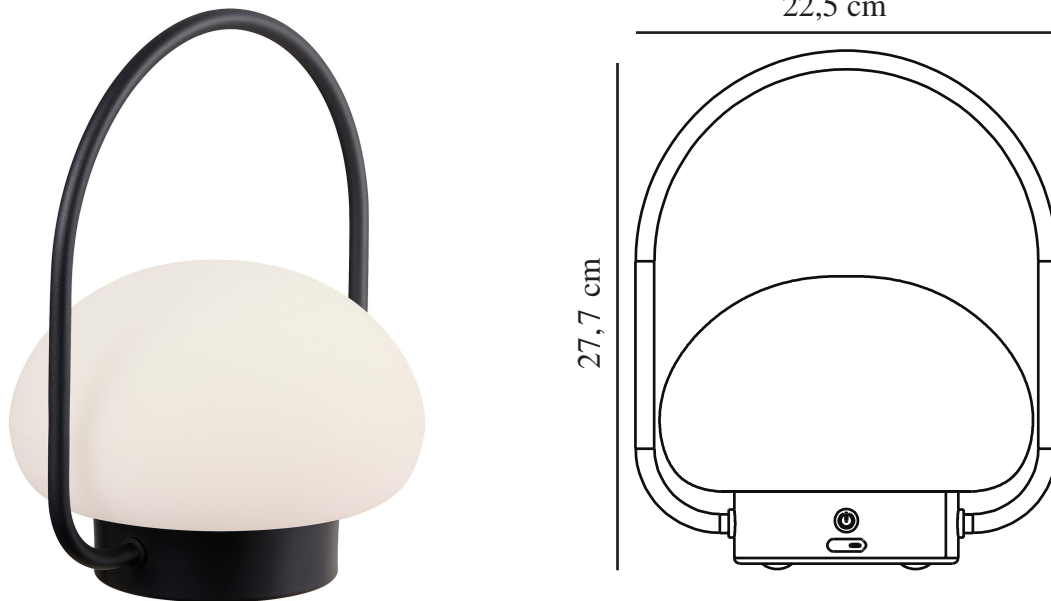

SPONGE TO GO | BATTERY LIGHT | WHITE

2018145003

nordlux®

Voltage (V): 5 Volt
IP degree: IP65
Class (Class 1, Class 2, Class 3):
Class 3 (12V)
Socket type: LED – Non-
replaceable light source
Dimmerable: True
Switch placement: On the fixture

Primary material: Plastic
Secondary material: Metal
Colour of the cable: Black
Length of the cable (cm): 150
Surface material of the cable:
Plastic
Suitable for Seaside: False
Colour: White

Height (cm) : 27.7
Width (cm): 22.5
Shade Diameter (cm): 22.5
Lenght (cm): 20

EAN: 5701581497085
TUN: 2079699
Item Number: 2018145003
Pcs Per Master Carton: 3
Sales Box Height (cm): 28.5

Sales Box Width(cm): 29
Sales Box Depth (cm): 20.5
Sales Box Volume m³ : 0.0169
Product net weight (kg): 0.61