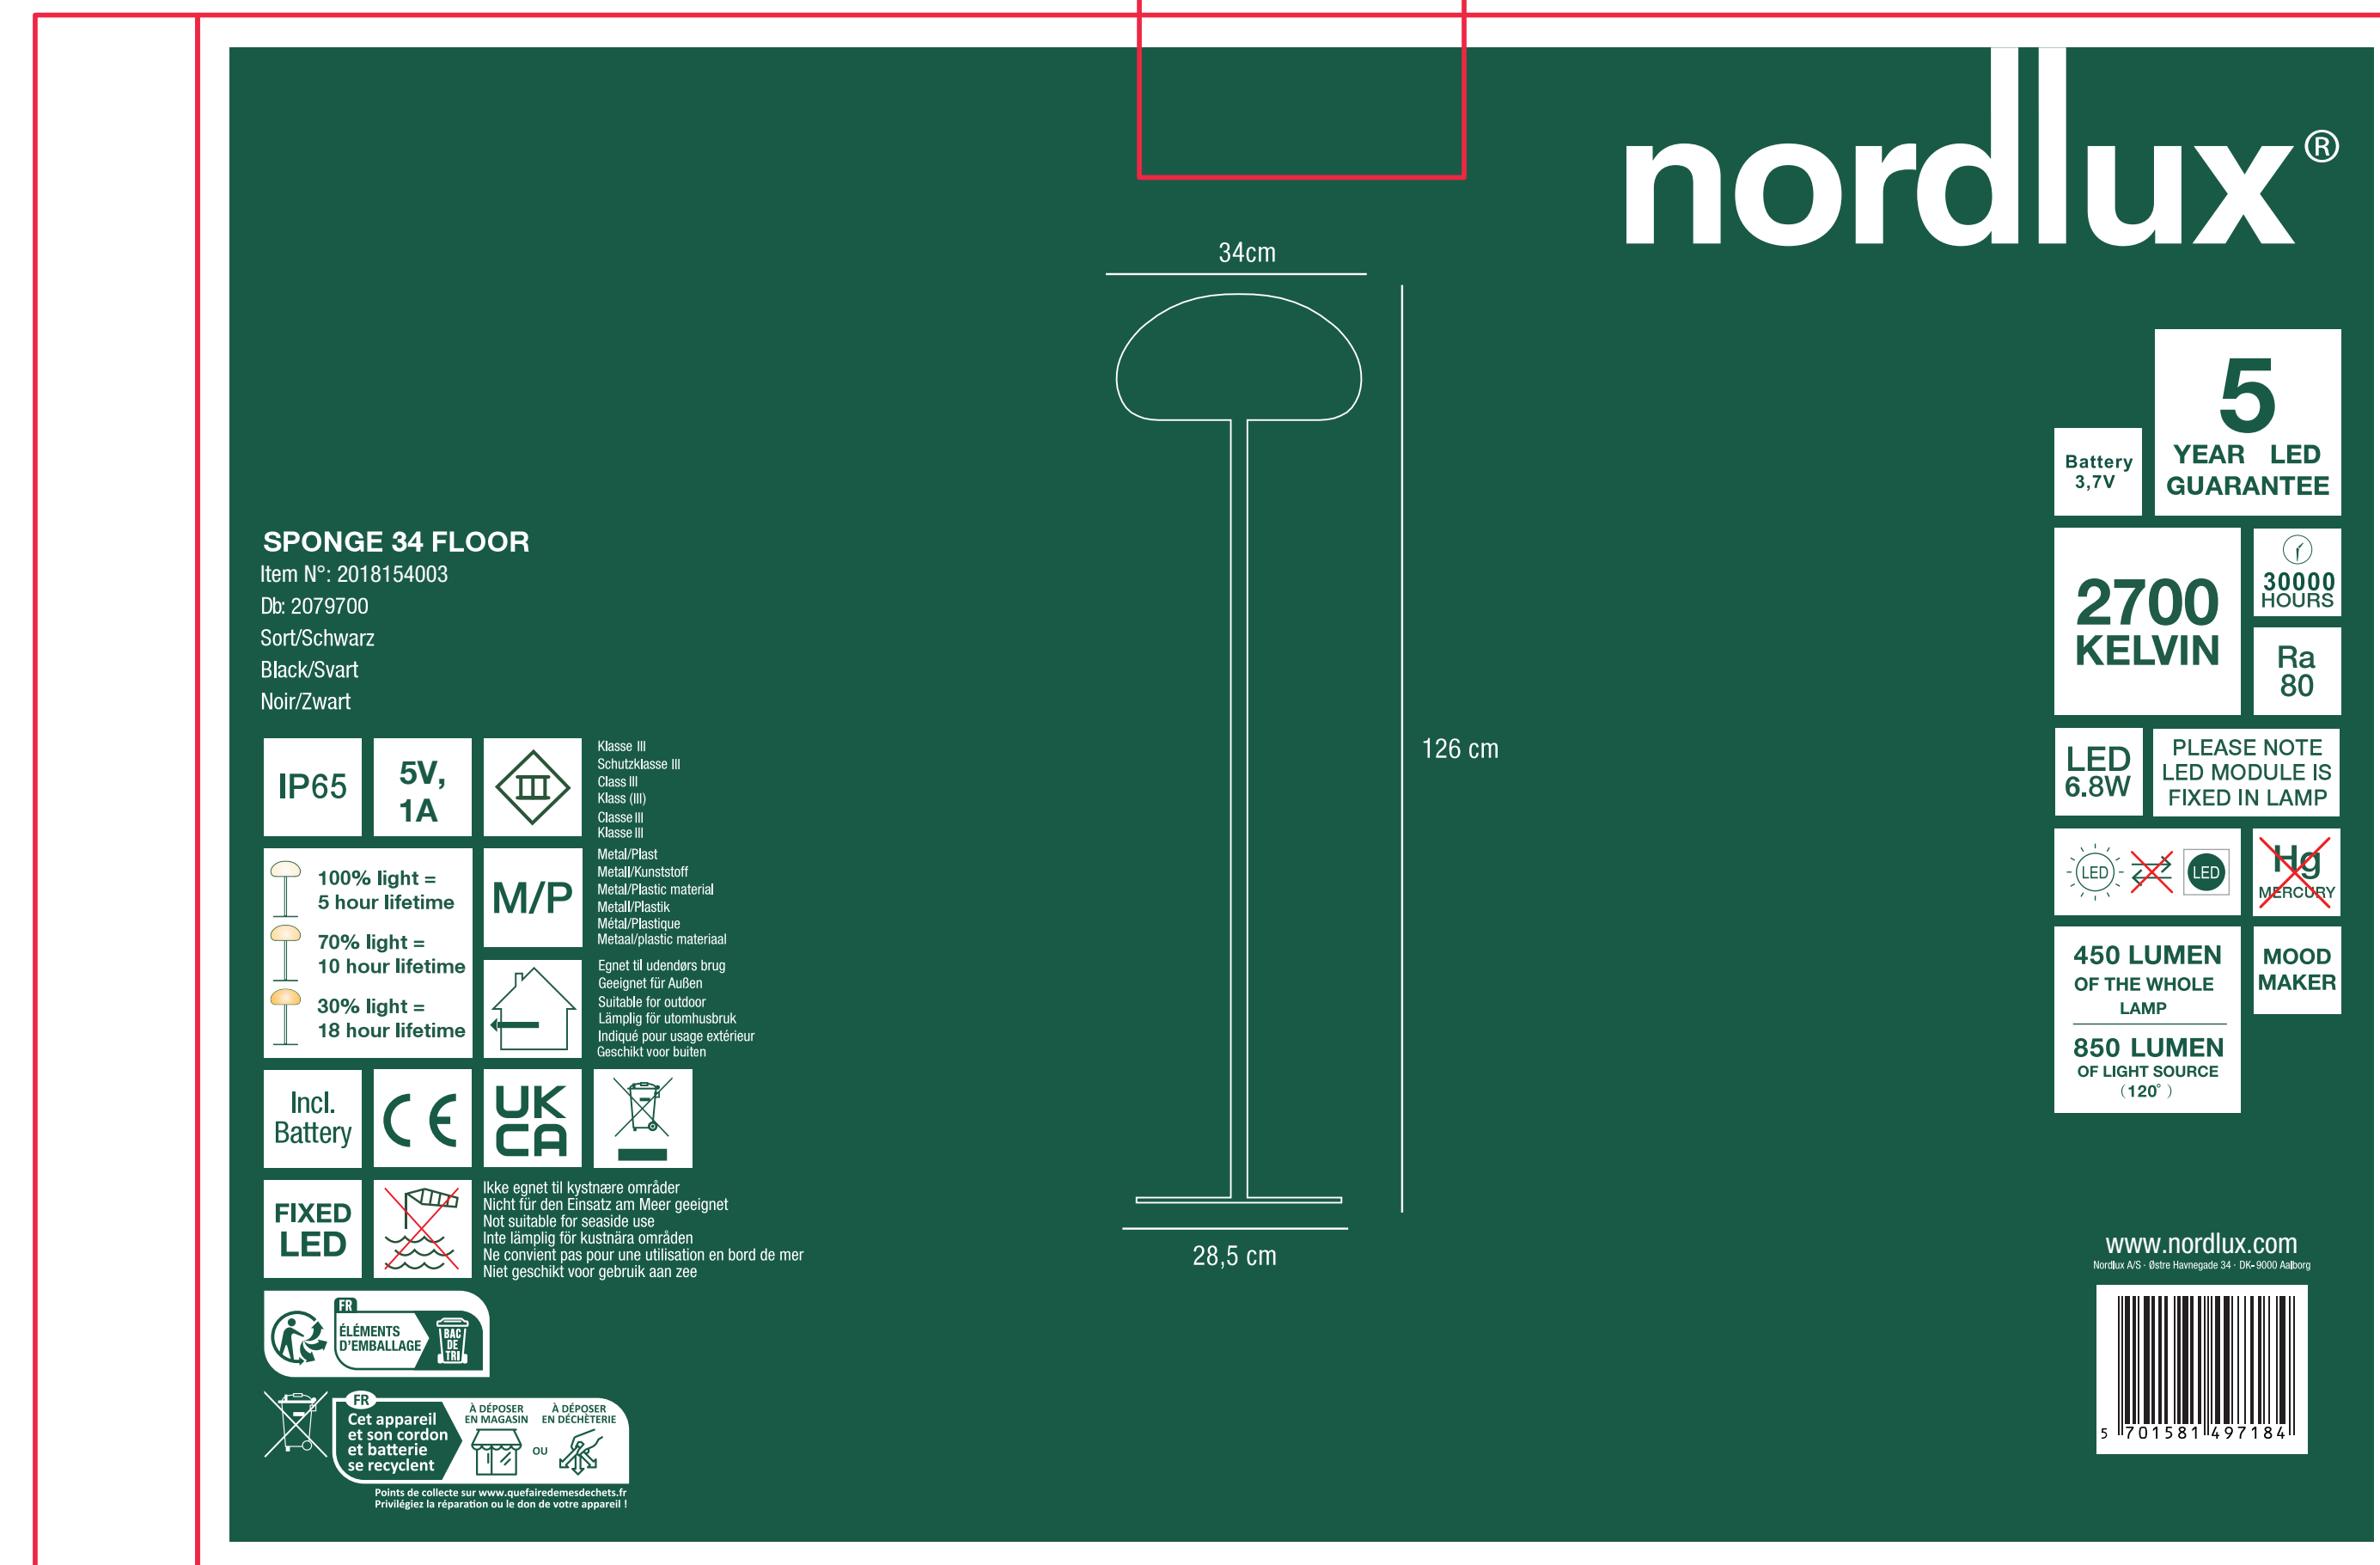

**SPONGE FLOOR 2018154003_Artwork
20191017**

340x340x240mm
25.2.17

Height x Width x Depth COLOR BOX (CM)	NET WEIGHT COLOR BOX (KG)
24x34x34	0.425
GROSS WEIGHT COLOR BOX (KG)	VOLUME COLOR BOX (CBM)
4.85	0.027

AAD: 13112024LA
Nordlux UK
Unit 22, Deanfield Court
BB7 1DS Clitheroe, Lancashire
01200422777