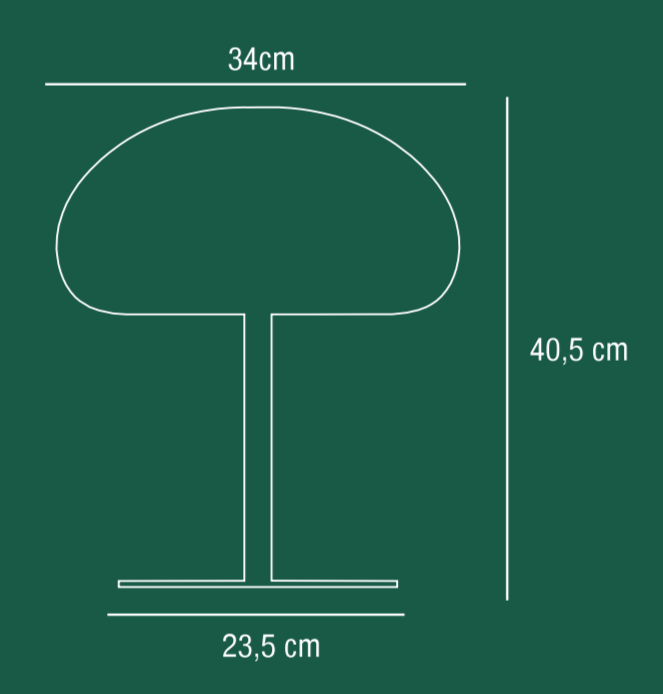

345x345x215mm

2018165003

25.6.18

nordlux®

5
YEAR LED
GUARANTEE

2700
KELVIN

30000
HOURS

Ra 80

LED
6.8W

450 LUMEN
OF THE WHOLE
LAMP

850 LUMEN
OF LIGHT SOURCE
110W

**MOOD
MAKER**

**Hg
FREE**

TAKE ME ANYWHERE
PATENTED DANISH DESIGN

nordlux®

3-STEP MOODMAKER

1 100% DIMMABLE

2 12V/7 BATTERY

IP65
WATER RESISTANT

WARM WHITE LED
2700K

450 LUMEN
OF THE WHOLE
LAMP

850 LUMEN
OF LIGHT SOURCE
110W

nordlux®

WATER RESISTANT
ON/OFF BUTTON
TYPE C USB INPUT

Height x Width x Depth COLOR BOX (CM)	NET WEIGHT COLOR BOX (KG)
21.5x34.5x34.5	0.425
GROSS WEIGHT COLOR BOX (KG)	VOLUME COLOR BOX (CBM)
3.4	0.026