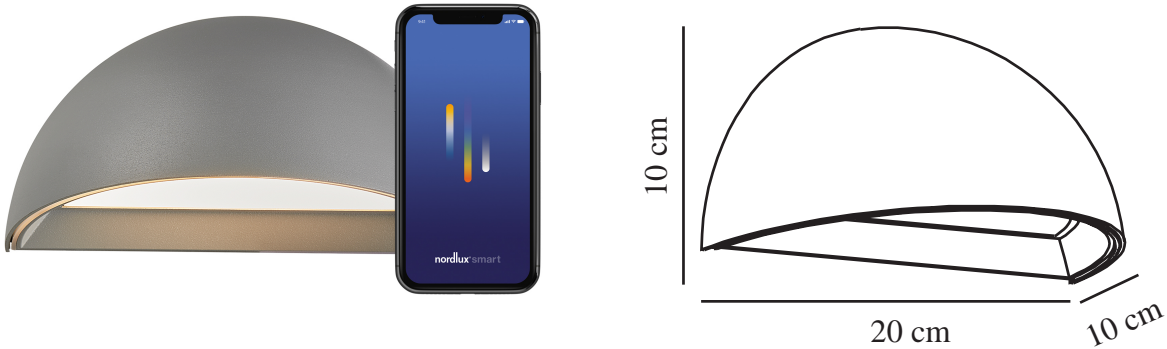

ARCUS SMART | WALL LIGHT | GREY

2019001010

nordlux®

Voltage (V): 220-240 Volt
IP degree: IP54
Class (Class 1, Class 2, Class 3):
Class 1 (Earth contact)
Socket type: LED Module
Parallel connection: False

Primary material: Aluminium
Secondary material: Plastic
Colour of the glass: Opal white
Suitable for Seaside: False
Colour: Grey

Height (cm): 10
Width (cm): 20
Projection (cm): 10
EAN: 5704924000775
TUN: 2086236
Item Number: 2019001010
Pcs Per Master Carton: 3
Sales Box Height (cm): 13.5

Sales Box Width(cm): 13.5
Sales Box Depth (cm): 23.5
Sales Box Volume m³ : 0.0043
Product net weight (kg): 0.515

Brightness of light (Lumen): 440
Colour temperature (Kelvin): 2700
Ra-value : 80
Lifetime (hours): 30000
Beam angle (°) : 147.6
Candela (cd) (for directional lamp only): 0
Energy class: D
Actual watt (W): 9.5