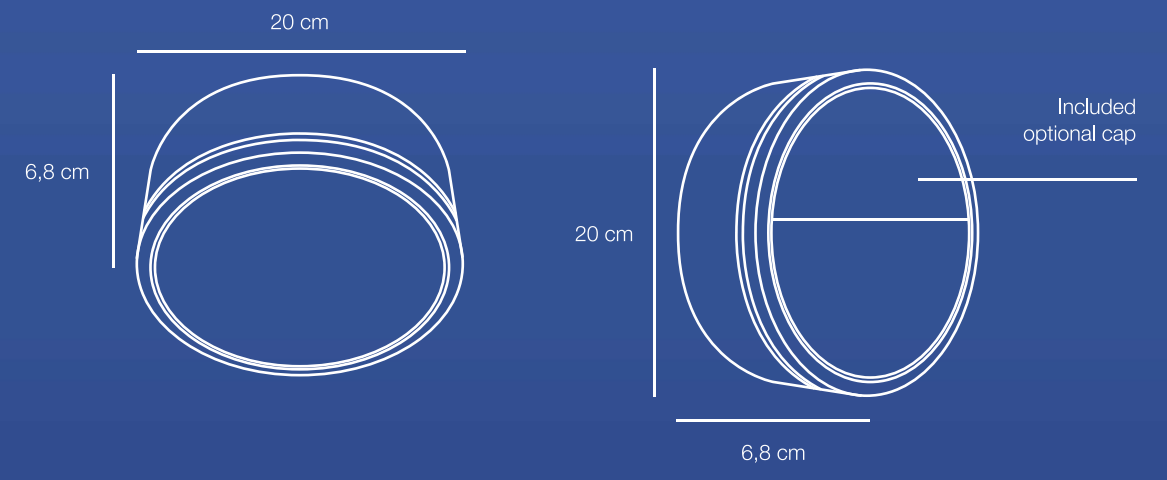

2700 KELVIN

600 LUMEN

DUAL LIGHT LED

WORKS WITH WIRELESS SENSOR

DUAL LIGHT WITH WIRELESS SENSOR

Make your own settings with
 Movement sensitivity
 LUX sensitivity
 Timer

- IP54
- CE
- 230V
- M/P
- RoHS
- REACH
- WEEE