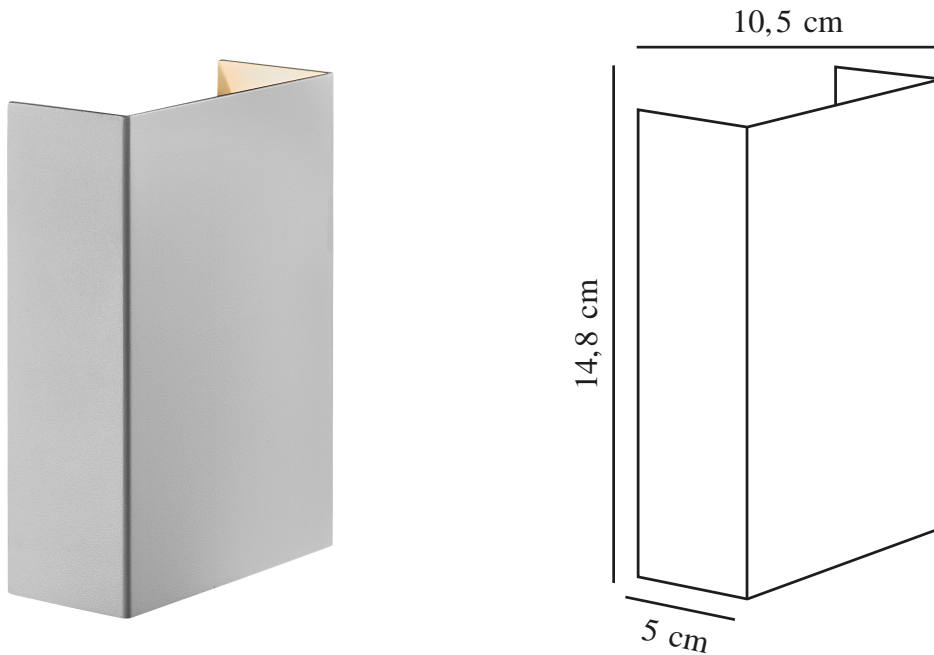

FOLD 10 | WALL LIGHT | WHITE

2019041001

nordlux®

Voltage (V): 220-240 Volt
IP degree: IP54
Class (Class 1, Class 2, Class 3):
Class 1 (Earth contact)
Socket type: LED Module
Parallel connection: False

Primary material: Aluminium
Secondary material: Plastic
Colour of the glass: Clear
Suitable for Seaside: False
Colour: White

Height (cm): 14.8
Width (cm): 10.5
Length (cm): 10.5
Projection (cm): 5

EAN: 5704924000522
TUN: 2085837
Item Number: 2019041001
Pcs Per Master Carton: 3
Sales Box Height (cm): 16

Sales Box Width(cm): 11.5
Sales Box Depth (cm): 6
Sales Box Volume m³ : 0.0011
Product net weight (kg): 0.485

Brightness of light (Lumen): 225
Colour temperature (Kelvin): 3000
Ra-value : 80
Lifetime (hours): 30000
Beam angle (°) : 205
Energy class: E
Actual watt (W): 5.4

- Three light effects included
- Both up- and downlight
- Built-in parallel connection
- Designed by Bønnelycke MDD
- Designed for both outdoor and bathroom use
- 5-year LED guarantee

This lamp is a 10 cm wide miniature version of our traditional Fold lamp which creates new applications. Use Fold in white as orientation light at the lower part of the wall or as a beautiful illuminating piece of art in the bathroom or hallway.