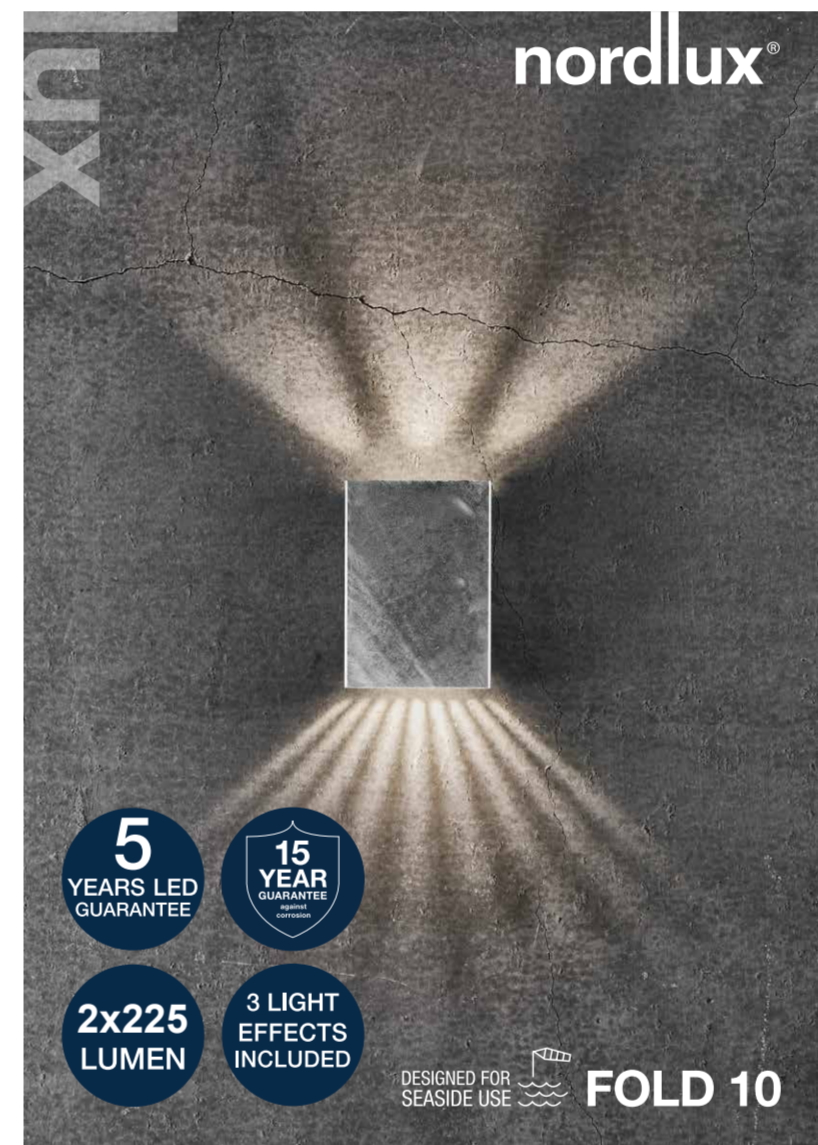

nordlux®

FOLD 10
Dessin:2019041031
Db:2085840
Galvaniseret
Verzinkt
Galvanizet
Galvaniserad
Galvanise
Gegalvaniseerd

1 LIGHT EFFECTS INCLUDED

95%⁰ warm up < 2 sec
Light up: < 0.5 sec

120°
30000 HOURS

PLEASE NOTE
LED MODULE IS
FIXED IN LAMP

2x225
LUMEN

3000
KELVIN
LED
2x3.5W

15000
ON/OFF

Hg
Ra >80

www.nordlux.com
Nordlux A/S · Østre Havnegade 34 · DK-9000 Aalborg

5 704924 000553

IP54
CE
230V
M/P
15000 ON/OFF

Klasse 1 (grd)
Contact
Jordkontakt (1)
Prise de terre (classe 1)
Græsklasse 1)

Metall/Fest
Metall/Komposert
Metall/Plastic material
Metall/Fest
Metall/Plastic
Metall/plastic material

Egnet til udendørs brug
Geeignet für Außen
Suitable for outdoor
Lämping for utemiljøbruk
Indikat for usage extérieur
Geschikt voor buiten

Parallelfunktionee muligt
Parallelfunktion möglich
Parallel arrangement possible
Montage en parallèle possible
Parallel aansluiting mogelijk

! Danmark skal udendørs lamper monteres af en autoriseret elinstallatør.
In Denmark, outdoor lightings must be mounted by an authorized electrician.
In Danmark muss Außenleuchten von einem autorisierten Elektroinstallateur montiert werden.
! Danmark skal utemiljølamper monteres av en autoriseret elinstallatør.
Au Danemark les lampes pour usage extérieur doivent être montées par un installateur-électricien autorisé.

160.00 mm

AAD:24042020 XY