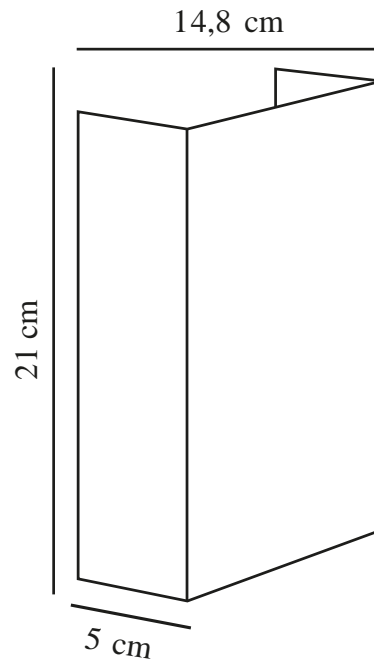

# FOLD 15 | WALL LIGHT | COPPER

2019051030

nordlux®

Voltage (V): 230 Volt  
IP degree: IP54  
Class (Class 1, Class 2, Class 3):  
Class 1 (Earth contact)  
Socket type: LED Module  
Parallel connection: True

Primary material: Copper  
Secondary material: Plastic  
Colour of the glass: Clear  
Suitable for Seaside: True  
Colour: Copper

Height (cm): 21  
Width (cm): 15  
Projection (cm): 4.5  
EAN: 5704924000591  
TUN: 2085844  
Item Number: 2019051030  
Pcs Per Master Carton: 3  
Sales Box Height (cm): 22

Sales Box Width(cm): 6  
Sales Box Depth (cm): 16  
Sales Box Volume m³ : 0.0021  
Product net weight (kg): 1.305

Brightness of light (Lumen): 225  
Colour temperature (Kelvin): 3000  
Ra-value : 80  
Lifetime (hours): 30000  
Beam angle (°) : 120  
Energy class: F  
Actual watt (W): 10.4