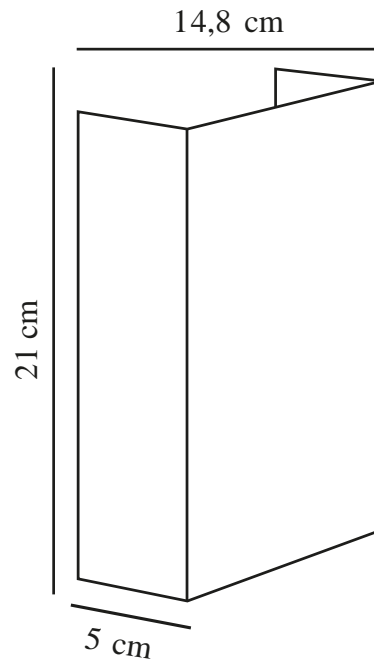

FOLD 15 | WALL LIGHT | BRASS

2019051035

nordlux®

Voltage (V): 230 Volt
IP degree: IP54
Class (Class 1, Class 2, Class 3):
Class 1 (Earth contact)
Socket type: LED Module
Parallel connection: True

Primary material: Brass
Secondary material: Plastic
Colour of the glass: Clear
Suitable for Seaside: True
Colour: Brass

Height (cm) : 21
Width (cm): 15
Projection (cm): 4.5
EAN: 5704924000614
TUN: 2085846
Item Number: 2019051035
Pcs Per Master Carton: 3
Sales Box Height (cm): 22

Sales Box Width(cm): 6
Sales Box Depth (cm): 16
Sales Box Volume m³ : 0.0021
Product net weight (kg): 1.24

Brightness of light (Lumen): 225
Colour temperature (Kelvin): 3000
Ra-value : 80
Lifetime (hours): 30000
Beam angle (°) : 120
Energy class: F
Actual watt (W): 10.4

- Four light effects included • Built-in parallel connection • Designed for both outdoor and bathroom use
- Extra durable material suitable for coastal areas (Designed For Seaside) • 15-year