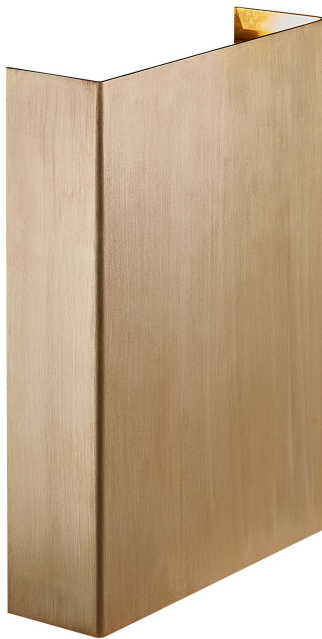

FOLD 15 | WALL LIGHT | BRASS

2019051035

nordlux®

Voltage (V): 230 Volt
IP degree: IP54
Class (Class 1, Class 2, Class 3):
Class 1 (Earth contact)
Socket type: LED Module
Parallel connection: True

Primary material: Brass
Secondary material: Plastic
Colour of the glass: Clear
Suitable for Seaside: True
Colour: Brass

Brightness of light (Lumen): 225
Colour temperature (Kelvin): 3000
Ra-value : 80
Lifetime (hours): 30000
Beam angle (°) : 120
Energy class: F
Actual watt (W): 10.4

- Four light effects included • Built-in parallel connection • Designed for both outdoor and bathroom use
- Extra durable material suitable for coastal areas (Designed For Seaside) • 15-year

"Fold a sheet of paper, place a bulb behind - and you have a lamp." Although the reality is not that simple, designer Henrik Bønnelycke wants the light to appear as if it is. In terms of shape, Fold is brightly clear, where the selected details and latest LED technology are in focus. The magnetic shade makes the installation simple and the design distinct without visible screws. The light shines up and down, and the four included light patterns change the light based on desire and personal style and are also an element for light dimming.

The design is both decorative and sculptural, which makes Fold wall lamp in brass suitable both indoors and outdoors.

This product is part of our "Designed For Seaside" range, crafted from extra durable materials to withstand even the harshest coastal weather conditions.