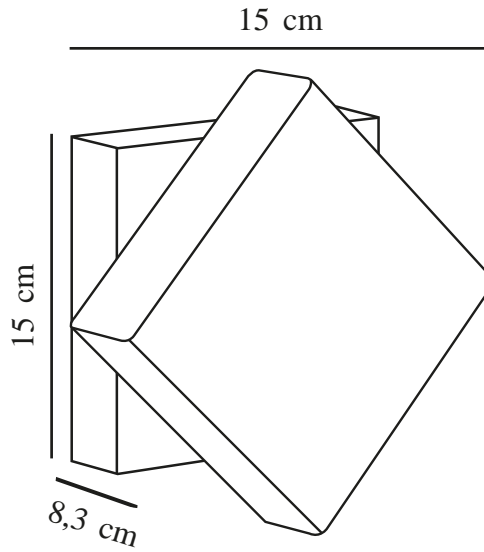

# TURN | WALL LIGHT | WHITE

2019061001

nordlux®

Voltage (V): 230 Volt  
IP degree: IP54  
Class (Class 1, Class 2, Class 3):  
Class 1 (Earth contact)  
Socket type: LED – Non-  
replaceable light source  
Dimmerable: True  
Parallel connection: True

Height (cm) : 15  
Width (cm): 15  
Projection (cm): 8.3  
EAN: 5704924000621  
TUN: 2085847  
Item Number: 2019061001  
Pcs Per Master Carton: 3

Sales Box Height (cm): 16  
Sales Box Width(cm): 15.5  
Sales Box Depth (cm): 8.8  
Sales Box Volume m<sup>3</sup> : 0.0022  
Product net weight (kg): 1.05

Brightness of light (Lumen): 800  
Colour temperature (Kelvin): 2700  
Ra-value : 80  
Lifetime (hours): 30000  
Beam angle (°) : 120  
Energy class: F  
Actual watt (W): 13.8

Primary material: Aluminium  
Suitable for Seaside: False  
Colour: White

- 360° turnable shade • Built-in parallel connection • Dimmable with wall dimmer
- Designed for both outdoor and bathroom use • Long LED lifespan (30,000 hours)

Imagine a lamp that can be turned freely after installation, creating beautiful effects with light and shades and makes the lamp an illuminating piece of art on the wall. This is exactly what designer, Henrik Bønnelycke, has created. Turn is both playful and sculptural, as the magnetic shade can be rotated 360°, making it possible to illuminate exactly what you want. Turn oozes of Nordic minimalism as it combines modern design and functionality in the most beautiful way. The lamp is resistant to wind and water, and therefore it can be used both outdoors and indoors at the bathroom.