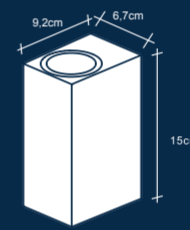

ASBOL KUBI

Dessin: 2019071003
Db: 2085850
Sort/Schwarz
Black/Svart
Noir/Zwart

IP44

CE

230V

M/G

15000 ON/OFF

3000 KELVIN

LED 2x6.5W

2x350 LUMEN

Ra >80

20000 HOURS

PLEASE NOTE LED MODULE IS FIXED IN LAMP

www.nordlux.com

5 1704924 000652

AAD: 30042020 XY